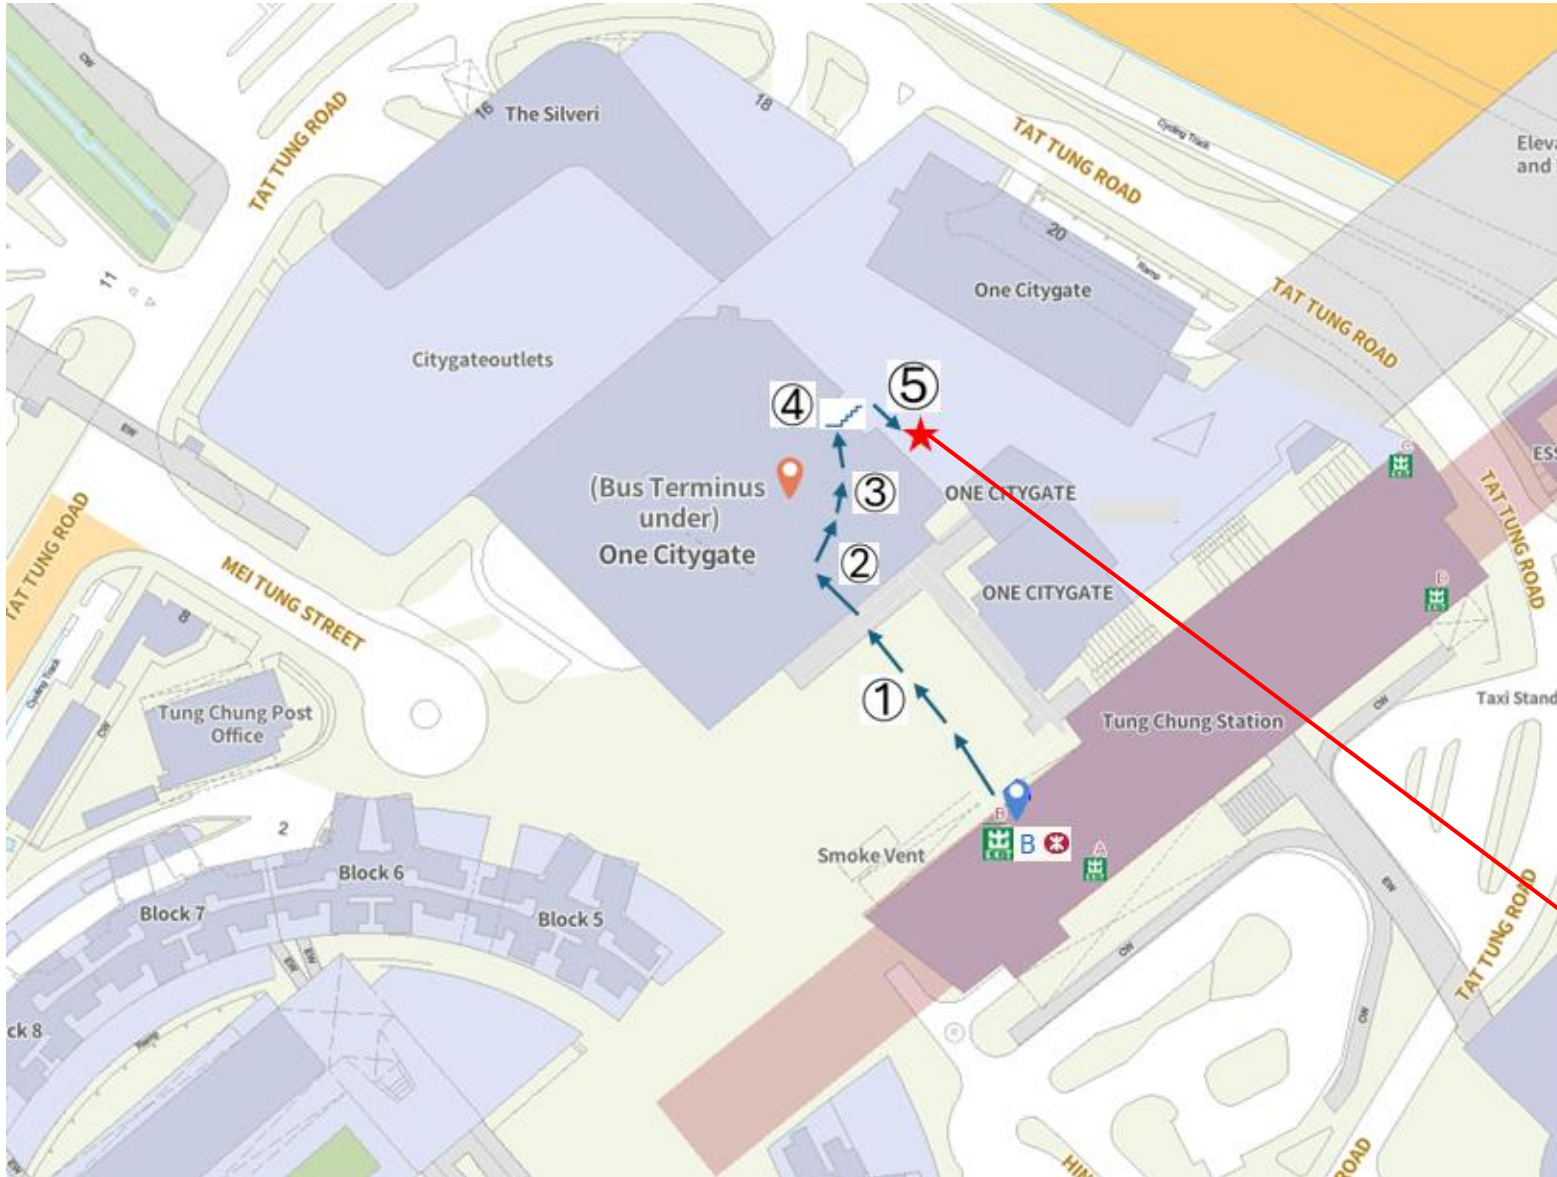

Tung Chung Bus Terminus (G/F One Citygate)

Tung Chung MTR Station

Tung Chung Bus Terminus

Walk around 2 mins

①

Go Straight

Take Tung Chung Station Exit B to Bus Terminus

②

Turn Right

to Bus Terminus

③

Keep Straight

④

Walk through the Staircase

⑤

The shuttle bus stop is on your right

1. Tung Chung MTR Station Exit B
↑ Go Straight to Bus Terminus

2. Turn Right to Bus Terminus

3. Keep Straight to staircase

4. Walk through the Staircase

5. Walk through the Staircase, the shuttle bus stop is on your right

6. Shuttle bus location