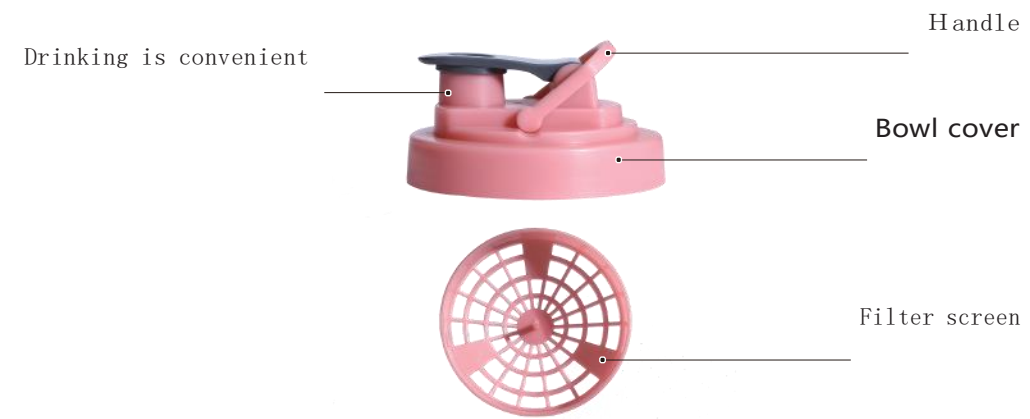

MAGNETIC FITNESS CUP

LARGE-CAPACITY FITNESS CUP

Thanks for the magnetic body the cup can besucked on the metal titness equipment

MAGNETIC FITNESS CUP