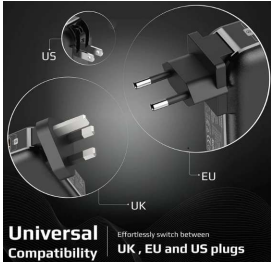

AC-DC GaN Adapter with Retractable Cable • **NEWLY LAUNCHED**

AD6521RC