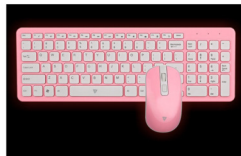

TS-TM309

2.4G WIRELESS COMBO

- Color: White
- Mini USB Receiver
- Working in 10m range
- Multi-language supported
- 96 keys
- 4D Mouse/800/1200/1600dip
- Windows/ME/XP/VISTA/Win7/Win8/Win10