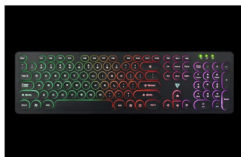

TS-GK618 ✨

CHOCOLATE BACKLIT KEYBOARD