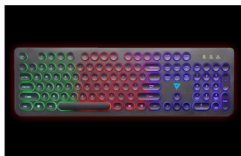

TS-GK619 ✨

CHOCOLATE BACKLIT KEYBOARD