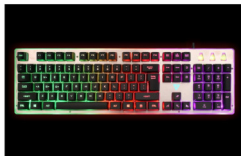

TS-GK609 ✨

BACKLIT GAMING KEYBOARD