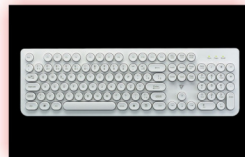

WIRED KEYBOARD

TS-MINI402

WIRED MINI KEYBOARD

- Color: White
- Interface: USB port
- Cable Length: 1.35M
- Multi-language supported
- 86 keys
- Dimensions:310*136*15MM
- Windows/ME/XP/VISTA/Win7/Win8/Win10

TS-MINI401

WIRED MINI KEYBOARD

- Color: White
- Interface: USB port
- Cable Length: 1.35M
- Multi-language supported
- 78 keys
- Dimensions:283*122*22MM
- Windows/ME/XP/VISTA/Win7/Win8/Win10

TS-MINI400

WIRED MINI KEYBOARD

- Color: White
- Interface: USB port
- Cable Length: 1.35M
- Multi-language supported
- 96 keys
- Dimensions:370*125*25MM
- Windows/ME/XP/VISTA/Win7/Win8/Win10

TS-MINI406

WIRED MINI KEYBOARD

- Color: White
- Interface: USB port
- Cable Length: 1.35M
- Multi-language supported
- 104/105/106/107 keys
- Dimensions:445*140*22MM
- Windows/ME/XP/VISTA/Win7/Win8/Win10