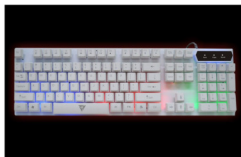

TS-GK629 ✨

BACKLIT GAMING KEYBOARD