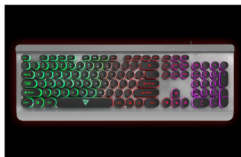

TS-GK613 ✨

BACKLIT GAMING KEYBOARD