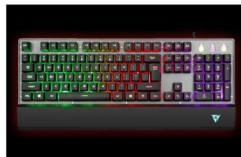

TS-GK630 ✨

BACKLIT GAMING KEYBOARD