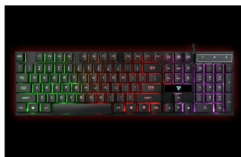

TS-GK625 ✨

BACKLIT GAMING KEYBOARD