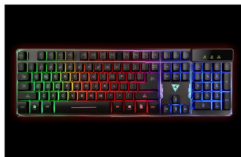

TS-GK610 ✨

BACKLIT GAMING KEYBOARD

- Color: Black
- Interface: USB port
- Cable Length: 1.8M
- Multi-language supported
- 104/105/106/107 keys
- Rainbow/Three Color LED lights
- Dimensions:444.3*135.1*37.5mm