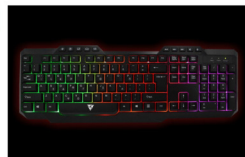

TS-GK617 ✨

CHOCOLATE BACKLIT KEYBOARD

TS-GK618 ✨

CHOCOLATE BACKLIT KEYBOARD

TS-GK619 ✨

CHOCOLATE BACKLIT KEYBOARD

TS-GK613 ✨

BACKLIT GAMING KEYBOARD

TS-GK630 ✨

BACKLIT GAMING KEYBOARD

TS-GK628 ✨

MULTIMEDIA GAMING KEYBOARD

TS-GK627 ✨

BACKLIT GAMING KEYBOARD

- Color: White
- Interface: USB port
- Cable Length: 1.35M
- Multi-language supported
- 104/105/106/107 keys
- Rainbow/Three Color LED lights
- Dimensions:450*175*26mm

TS-GK626 ✨

BACKLIT GAMING KEYBOARD