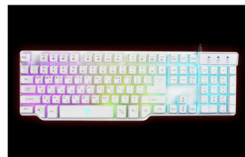

TS-GK610 ✨

BACKLIT GAMING KEYBOARD

- Color: Black
- Interface: USB port
- Cable Length: 1.8M
- Multi-language supported
- 104/105/106/107 keys
- Rainbow/Three Color LED lights
- Dimensions:444.3*135.1*37.5mm

TS-GK625 ✨

BACKLIT GAMING KEYBOARD

TS-GK609 ✨

BACKLIT GAMING KEYBOARD

TS-GK629 ✨

BACKLIT GAMING KEYBOARD

TS-GK620 ✨

BACKLIT GAMING KEYBOARD

- Color: Black
- Interface: USB port
- Cable Length: 1.8M
- Multi-language supported
- 104/105/106/107 keys
- Rainbow/Three Color LED lights
- Dimensions:450*180*30mm

TS-GK625 ✨

SEMI MECHANICAL KEYBOARD

- Color: Black
- Interface: USB port
- Cable Length: 1.8M
- Multi-language supported
- 104/105/106/107 keys
- Rainbow/Three Color LED lights
- Dimensions:490*215*35mm

TS-GK624 ✨

SEMI MECHANICAL KEYBOARD

- Color: Black
- Interface: USB port
- Cable Length: 1.8M
- Multi-language supported
- 104/105/106/107 keys
- Rainbow/Three Color LED lights
- Dimensions:440*180*35mm

TS-GK630 ✨

SEMI MECHANICAL KEYBOARD

- Color: White
- Interface: USB port
- Cable Length: 1.8M
- Multi-language supported
- 104/105/106/107 keys
- Rainbow/Three Color LED lights
- Dimensions:440*180*35mm