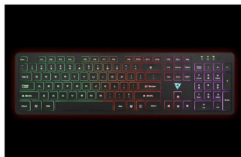

TS-GK617 ✨

CHOCOLATE BACKLIT KEYBOARD