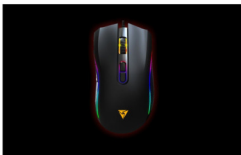

TS-GM707 ✨

7D BACKLIT GAMING MOUSE

- Color: Black
- Interface: USB port
- Cable Length: 1.5M
- Sensor: Sunplus
- DPI: 800/1600/2400/3200/6400
- LED: Running light
- Windows Vista/Win7/8/10/Mac OS X 10.5 or later