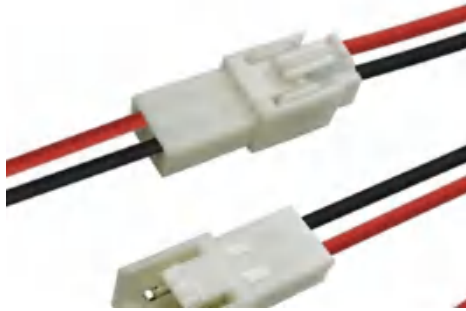

customzied cable

jst xh 2,54mm cable

dupont 2.54 cable

usb to jst syp cable

jst to dupont cable

Electric wire harness

dc jack cable

jst customized cable

lvds fix cable

lvds df14 cable

usb to molex
power cable

customized test
cable

jst to usb cable

vde power cable

jst sm 2.5mm cable

Electric wire harness

jst 3.96mm cable

jst vh 3.96mm cable

molex 3.0mm cable

molex 4.2mm cable

molex 4.5mm cable

sata cable

customized
terminal cable

bcn cable