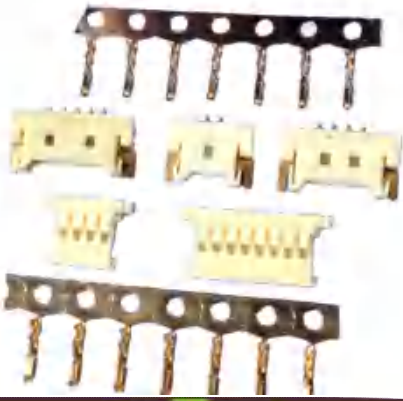

HRS DF57 1.2mm series connector

Molex 1.2mm series connector

CI16 1.25mm series connector

Board and wire connector

HRS DF9 1.25mm series connector

HRS DF13 1.25mm series connector

HRS DF14 1.25mm series connector

HRS DF14 with lock 1.25mm connector

JAE FIS 1.25mm series connector

JAE LI 1.25mm series connector

JST GH 1.25mm series connector

JST SGN 1.25mm series connector

MOLEX 1.25mm series connector

Board and wire connector

MOLEX Ultra-thin
1.25mm connector

MOLEX 1.25mm with
lock connector

IDC 1.27mm
connector

JST dupont 1.27mm
connector

AMP 2.00mm
connector

Dupont 2.00mm
connector

JAE 2.00mm
connector

JST 2.00mm wire
to wire connector