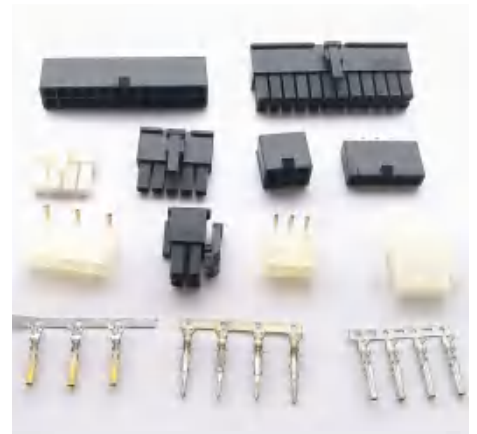

JST VH 3.96mm
connector

Molex 3.96mm
connector

Board and wire connector

Molex 3.96mm wire to wire connector

JST 4.14mm connector

Molex 4.20mm connector

EL 4.50mm connector

MOLEX 5.08mm connector