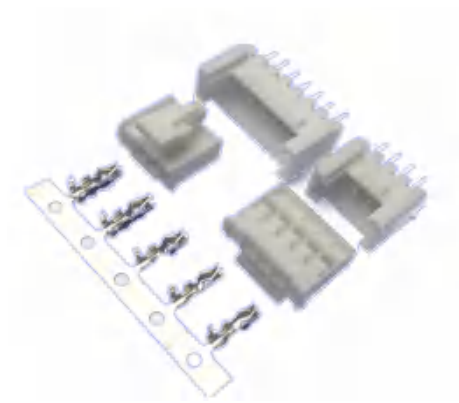

kr idc 2.00mm connector

molex 2.00mm 5264 connector

molex 2.00mm 51004 connector

RHS DF11 2.00mm connector

Board and wire connector

MOLEX 2.00mm series connector

MOLEX 2.00mm with lock series connector

JST PHD 2.00mm series connector

YH 2.00mm connector

AMP 2.54mm connector

Dupont 2.54mm connector

HRS 2.54mm connector

DUPONT with latch 2.54mm connector

RHS DF11 2.00mm connector

Board and wire connector

JST 250 2.54mm
connector

JST EH 2.54mm
connector

JST PIN header
2.54mm connector

JST SCN 2.54mm
connector

JST SM 2.54mm
connector

JST SMC 2.54mm
connector

JST SMH 2.54mm
connector

JST SMK 2.54mm
connector

JST SYP 2.54mm
connector