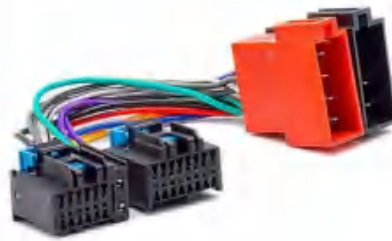

usb to jst
customized cable

idc 1.27mm cable

df52 0.8mm cable

Electric wire harness

2.8 waterproof cable

xt60 90 ec cable

2.8 waterproof cable

car audio cable