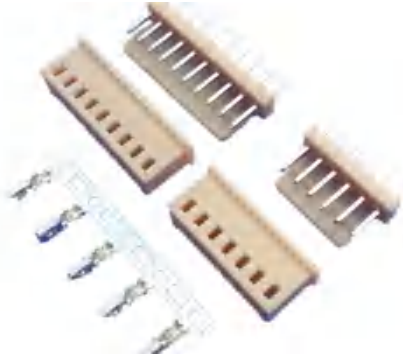

YH 2.00mm connector

AMP 2.54mm connector

Dupont 2.54mm connector

HRS 2.54mm connector

DUPONT with latch 2.54mm connector

RHS DF11 2.00mm connector

Board and wire connector

JST 250 2.54mm
connector

JST EH 2.54mm
connector

JST PIN header
2.54mm connector

JST SCN 2.54mm
connector

JST SM 2.54mm
connector

JST SMC 2.54mm
connector

JST SMH 2.54mm
connector

JST SMK 2.54mm
connector

JST SYP 2.54mm
connector