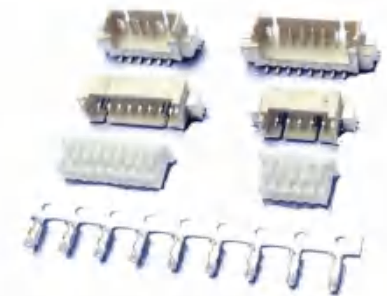

HRS DF14 with lock 1.25mm connector

JAE FIS 1.25mm series connector

JAE LI 1.25mm series connector

JST GH 1.25mm series connector

JST SGN 1.25mm series connector

MOLEX 1.25mm series connector

Board and wire connector

MOLEX Ultra-thin
1.25mm connector

MOLEX 1.25mm with
lock connector

IDC 1.27mm
connector

JST dupont 1.27mm
connector

AMP 2.00mm
connector

Dupont 2.00mm
connector

JAE 2.00mm
connector

JST 2.00mm wire
to wire connector