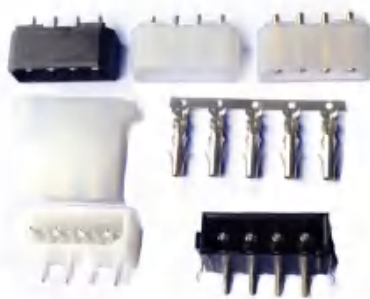

Board and wire connector

JST XH 2.54mm
connector

Molex 90119 2.54mm
connector

Molex kk 2510
2.54mm connector

Molex with lock
2.54mm connector

Molex 3.00mm
connector

Molex 3.70mm
connector

JST SDN 3.96mm
connector

JST VH 3.96mm
connector

Molex 3.96mm
connector

Board and wire connector

Molex 3.96mm wire to wire connector

JST 4.14mm connector

Molex 4.20mm connector

EL 4.50mm connector

MOLEX 5.08mm connector