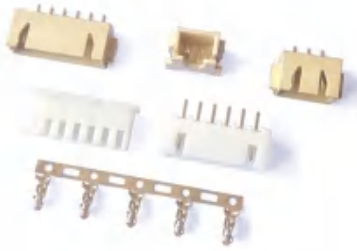

YH 2.00mm connector

AMP 2.54mm connector

Dupont 2.54mm connector

HRS 2.54mm connector

DUPONT with latch 2.54mm connector

RHS DF11 2.00mm connector

Board and wire connector

JST 250 2.54mm
connector

JST EH 2.54mm
connector

JST PIN header
2.54mm connector

JST SCN 2.54mm
connector

JST SM 2.54mm
connector

JST SMC 2.54mm
connector

JST SMH 2.54mm
connector

JST SMK 2.54mm
connector

JST SYP 2.54mm
connector

Board and wire connector

JST XH 2.54mm
connector

Molex 90119 2.54mm
connector

Molex kk 2510
2.54mm connector

Molex with lock
2.54mm connector

Molex 3.00mm
connector

Molex 3.70mm
connector

JST SDN 3.96mm
connector

JST VH 3.96mm
connector

Molex 3.96mm
connector

Board and wire connector

Molex 3.96mm wire to wire connector

JST 4.14mm connector

Molex 4.20mm connector

EL 4.50mm connector

MOLEX 5.08mm connector