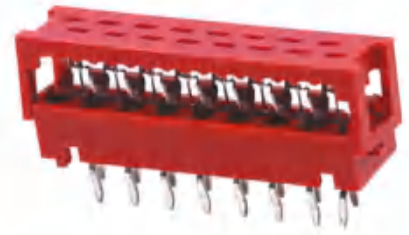

HRS DF14 with lock 1.25mm connector

JAE FIS 1.25mm series connector

JAE LI 1.25mm series connector

JST GH 1.25mm series connector

JST SGN 1.25mm series connector

MOLEX 1.25mm series connector

Board and wire connector

MOLEX Ultra-thin
1.25mm connector

MOLEX 1.25mm with
lock connector

IDC 1.27mm
connector

JST dupont 1.27mm
connector

AMP 2.00mm
connector

Dupont 2.00mm
connector

JAE 2.00mm
connector

JST 2.00mm wire
to wire connector