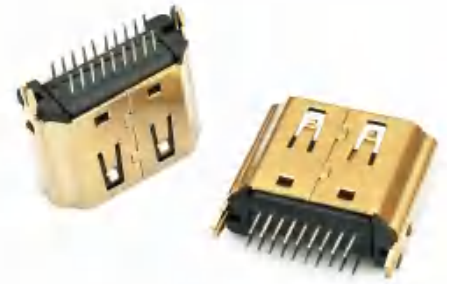

Auto ECU connector

Auto tyco connector

Auto molex connector

Auto and electric connector

usb connector

usb plated gold connector

usb type c connector

usb idc connector

usb am connector

usb am 6p connector

sata idc connector

sata connecto

rj45 connecto

Auto and electric connector

fpc connector

terminal connector

hdmi af connector

hdmi am connector

dsub connector

dsub connector

sma connector

sma connecto

Rca connecto

Dongguan Yahua Electric Co., Ltd.