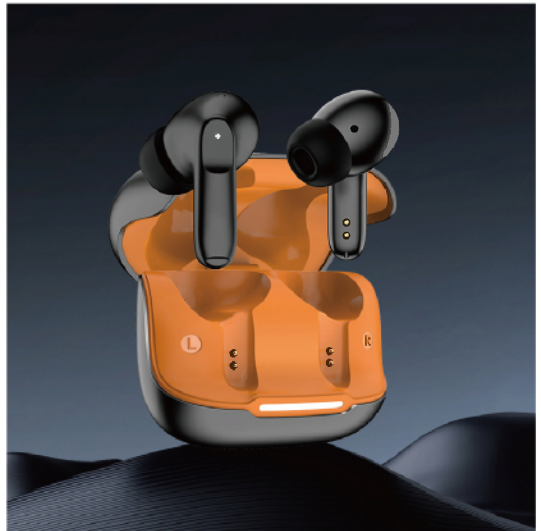

PC-BH061

Solution: JL

Battery: 35/190mAh

Driver size: 13mm

Mic: 2 mic

Playing time: 3~4hours

1. Software noise reduction
2. Voice assistant
3. Pause/Play/Switch music
4. Receive / hang up / reject call
5. Volume increase / decrease
6. Game/Music mode