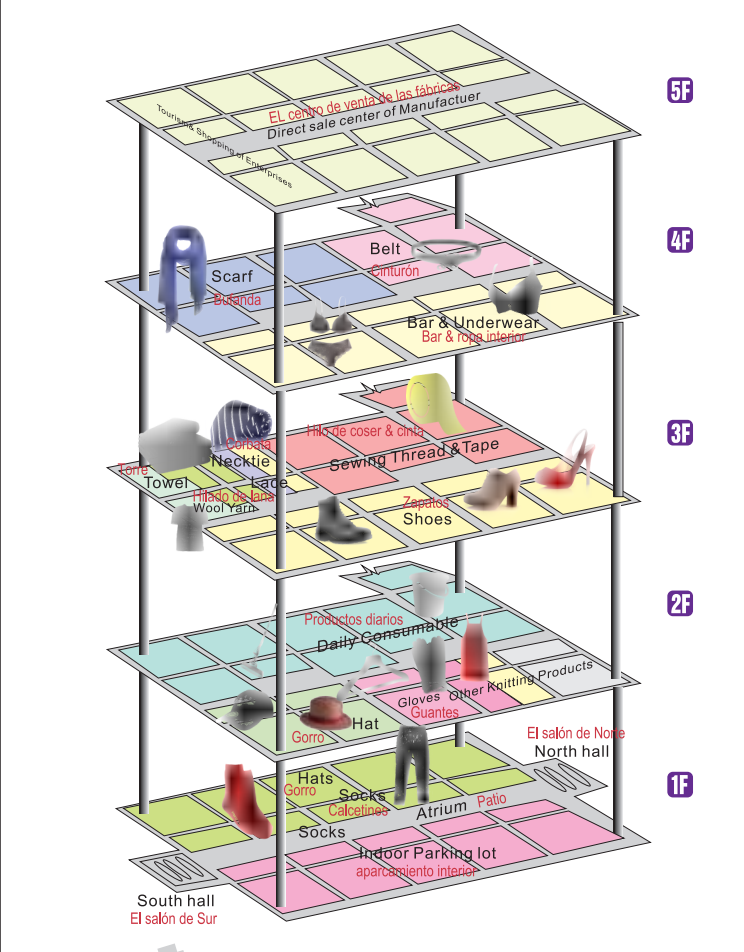

There are numerous categories of products available in the Yiwu market. Some examples are:

- 1. Houseware, Kitchenware and General Merchandise
- 2. Stationary and Sports Merchandise
- 3. Hardware and Tools
- 4. Fashion Accessories (scarves, hats, gloves, and headbands)
- 5. Christmas, Artificial Floral and Festival Decorations
- 6. Jewelry and Hair Ornamentation
- 7. Toys and Gifts, Etc.

The Major Industry layout and transport map of International Trade Mart Distirct One

The Major Industry layout and transport map of International Trade Mart Distirct Two

The Industry layout and transport map of International Trade Mart Distirct Three

The Industry layout and transport map of International Trade Mart Distirct Four

The Industry layout and transport map of International Trade Mart Distirct Five

BUS

Departure	To arrive	Departure	To arrive
Yiwu	Shanghai Pudong airport	Shanghai Pudong airport	Yiwu
06:15	11:15	09:00	14:00
09:30	14:30	11:30	16:30
12:30	17:30	14:10	19:10
14:45	19:45	17:10	22:10
15:40	20:40	18:40	23:40
16:30	21:30		