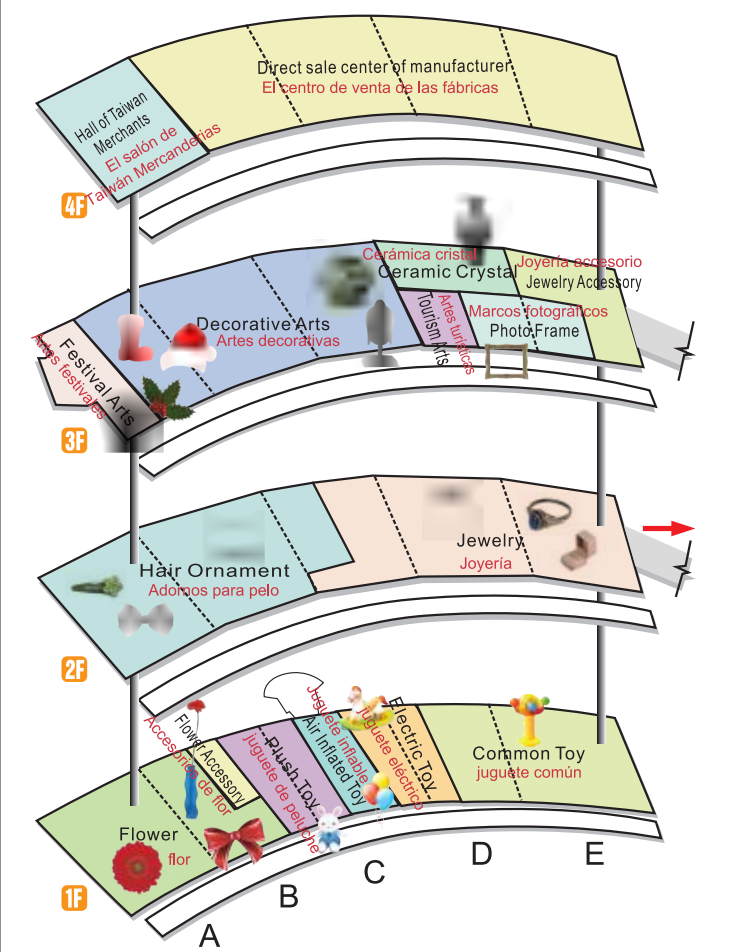

The Major Industry layout and transport map of International Trade Mart Distirct One