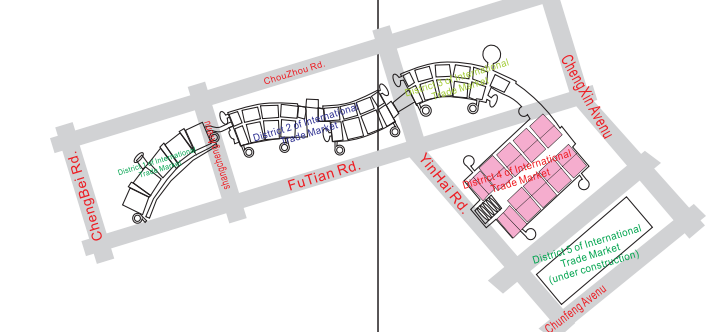

The Major Industry layout and transport map of International Trade Mart Distirct One

The Major Industry layout and transport map of International Trade Mart Distirct Two

The Industry layout and transport map of International Trade Mart Distirct Three

The Industry layout and transport map of International Trade Mart Distirct Four

The Industry layout and transport map of International Trade Mart Distirct Five

BUS

Departure	To arrive	Departure	To arrive
Yiwu	Shanghai Pudong airport	Shanghai Pudong airport	Yiwu
06:15	11:15	09:00	14:00
09:30	14:30	11:30	16:30
12:30	17:30	14:10	19:10
14:45	19:45	17:10	22:10
15:40	20:40	18:40	23:40
16:30	21:30		