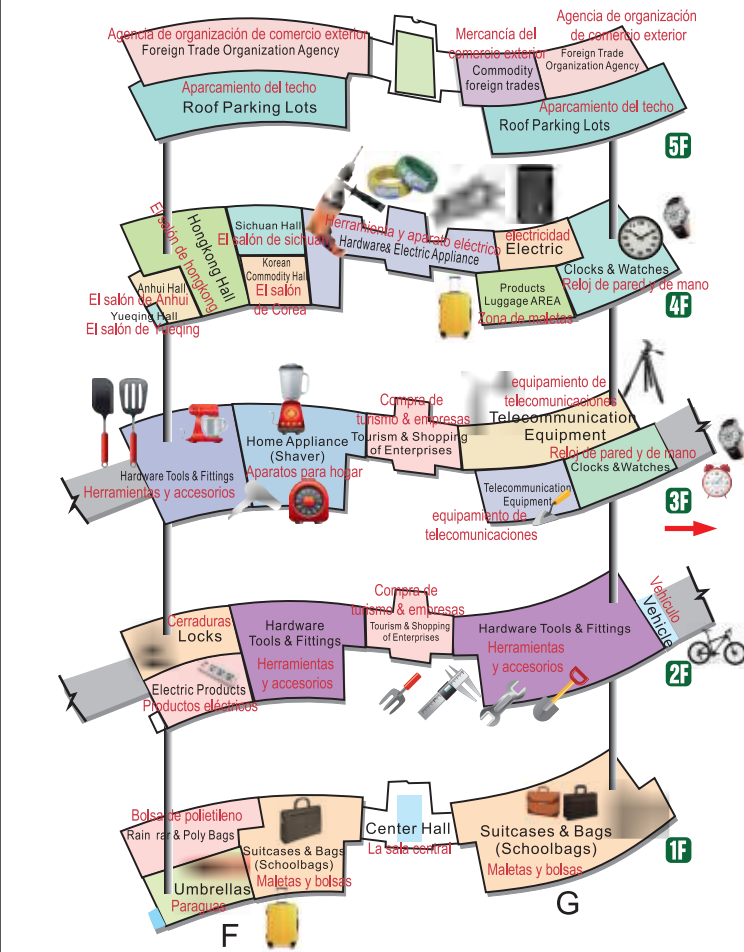

The Major Industry layout and transport map of International Trade Mart Distirct Two