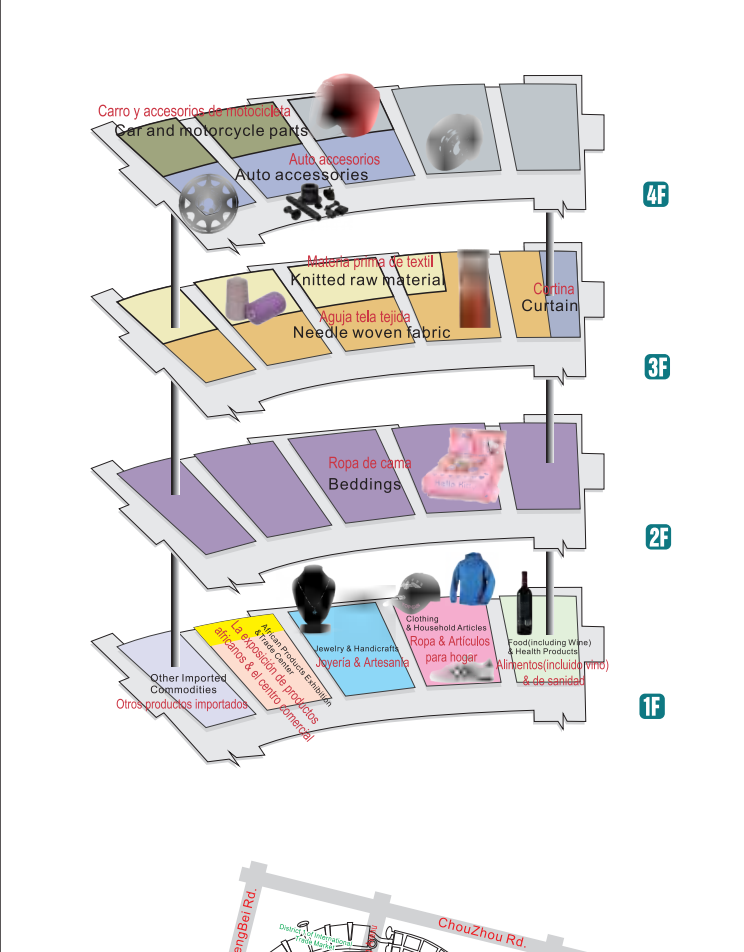

The Industry layout and transport map of International Trade Mart Distirct Five