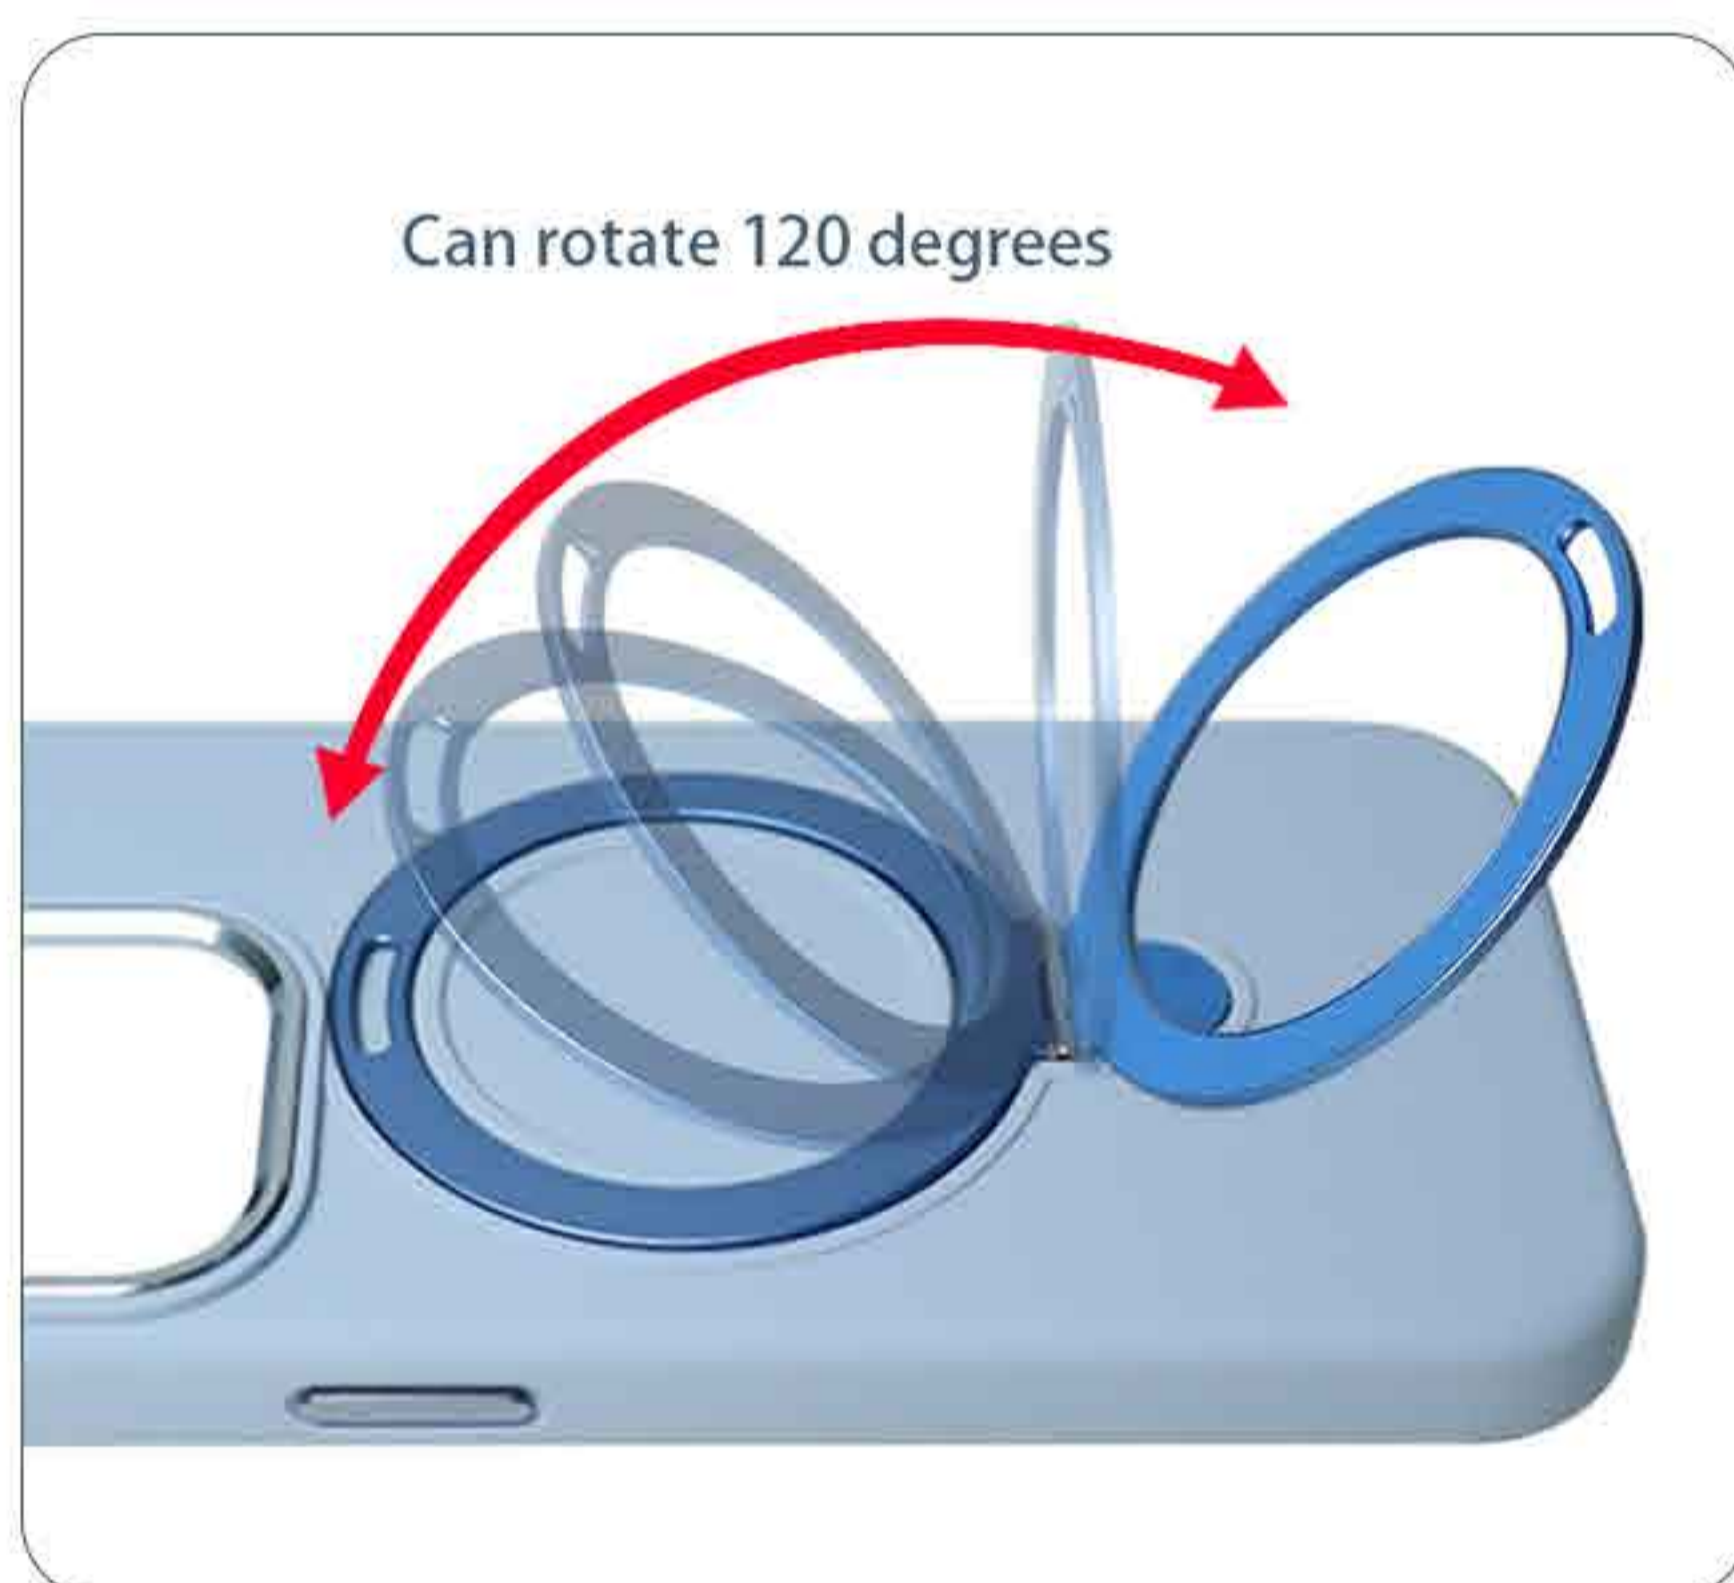

iP 15

iP 15 Pro

iP 15 Pro Max

iP 15 Plus

iP 16

iP 16 Pro

iP 16 Plus

iP 16 Pro Max

6. green

7. purple

8. red

Can rotate 120 degrees

The stand can be rotated 180°

Imported liquid silicone, delicate and smooth

Four corners against falls

Scratch-Resistant