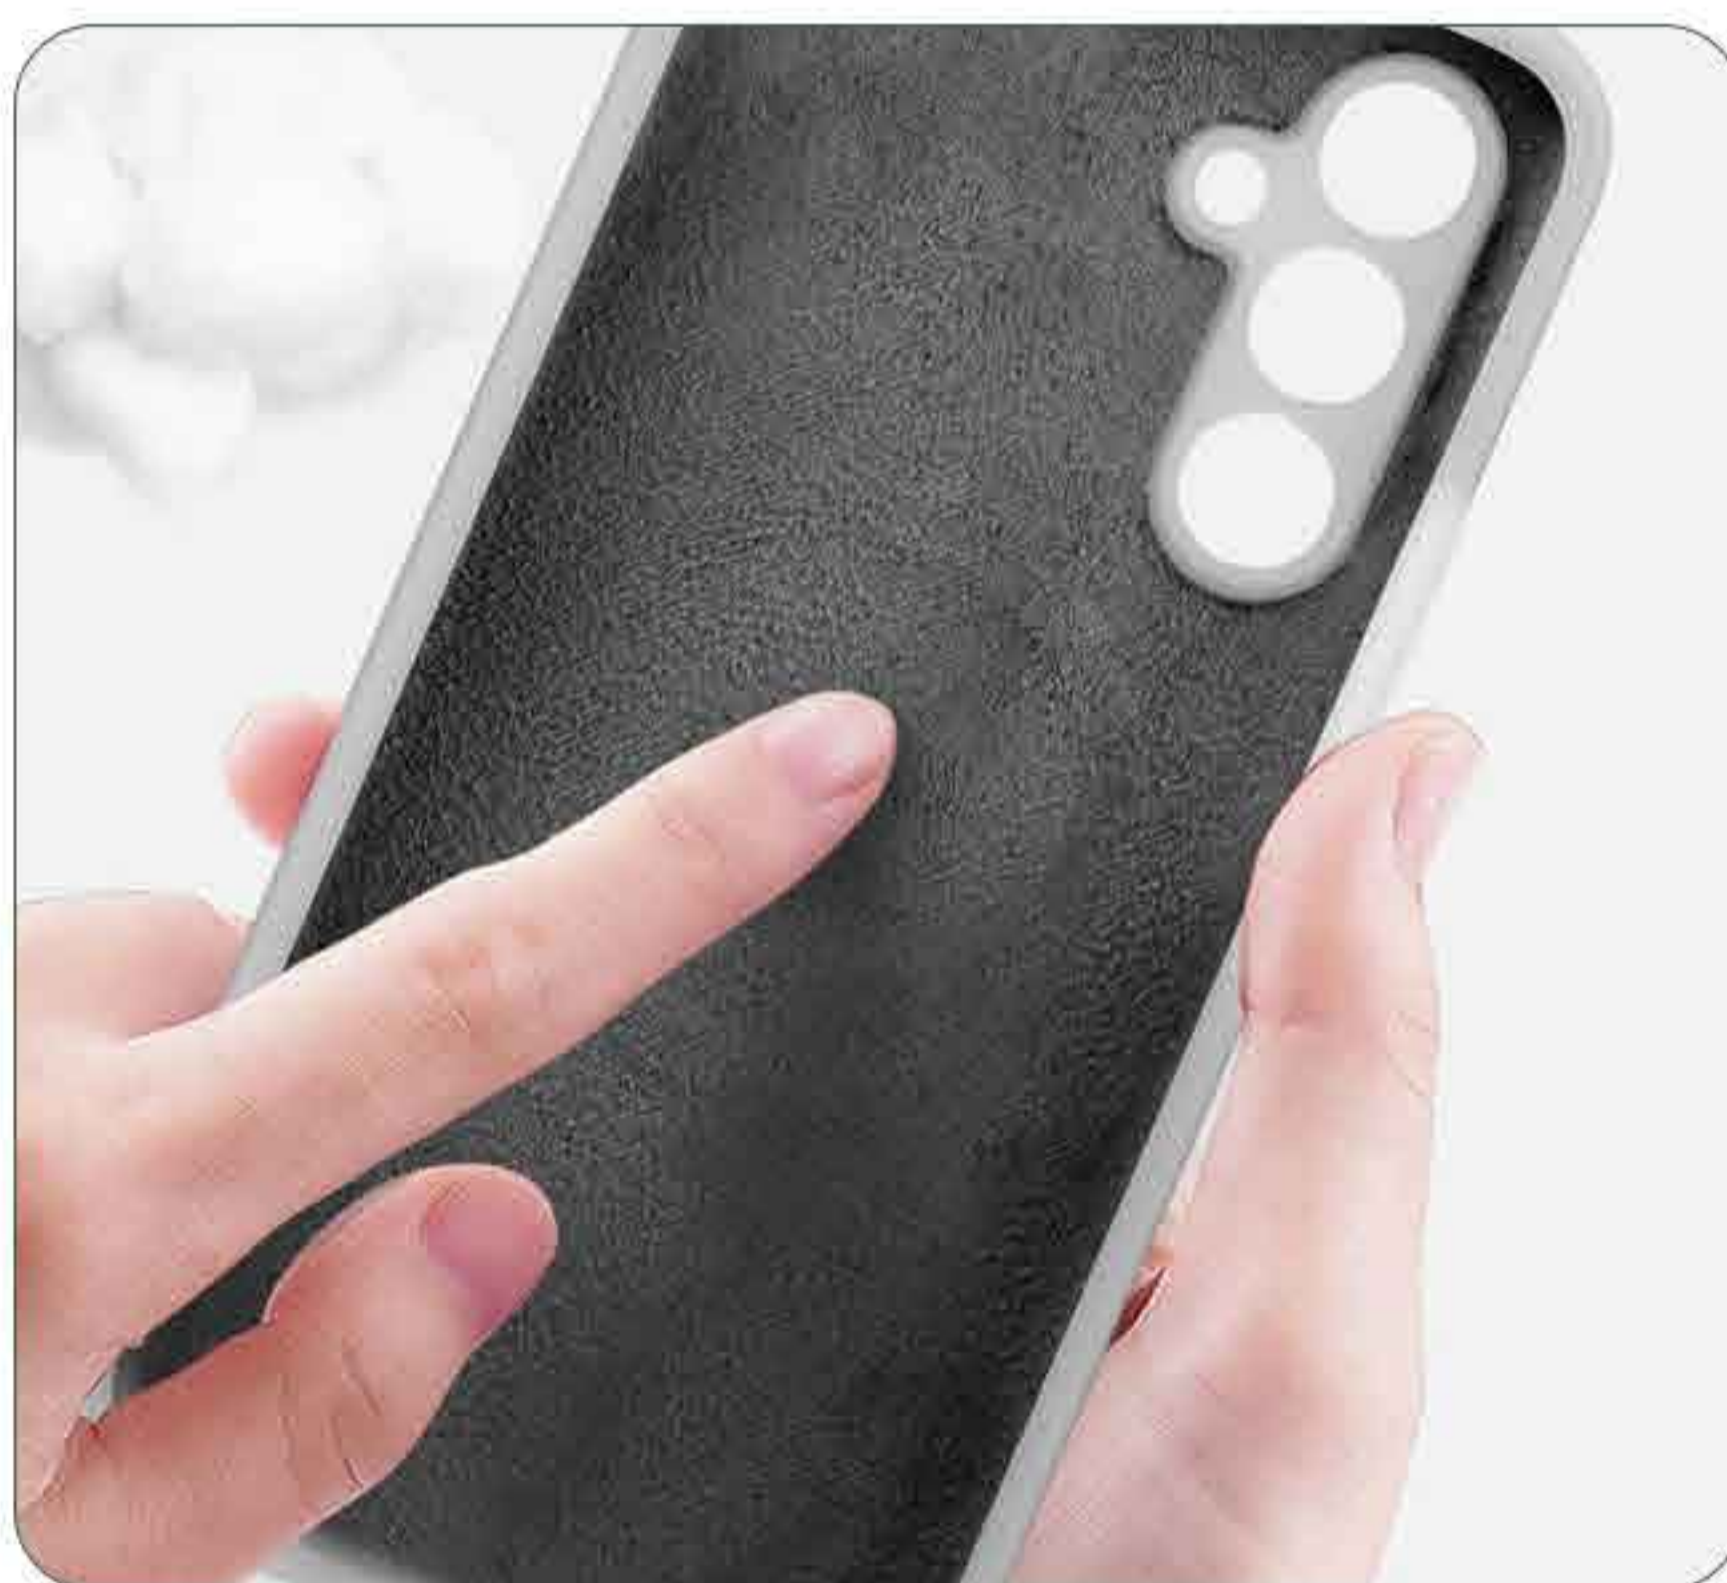

6. Gray

Built-in flannelette, easy to heat
not hurt the phone

Super magnetic absorption

Comfortable to hold

Scratch-Resistant

Anti-Fingerprint

Comfortable Grip

Product Model: