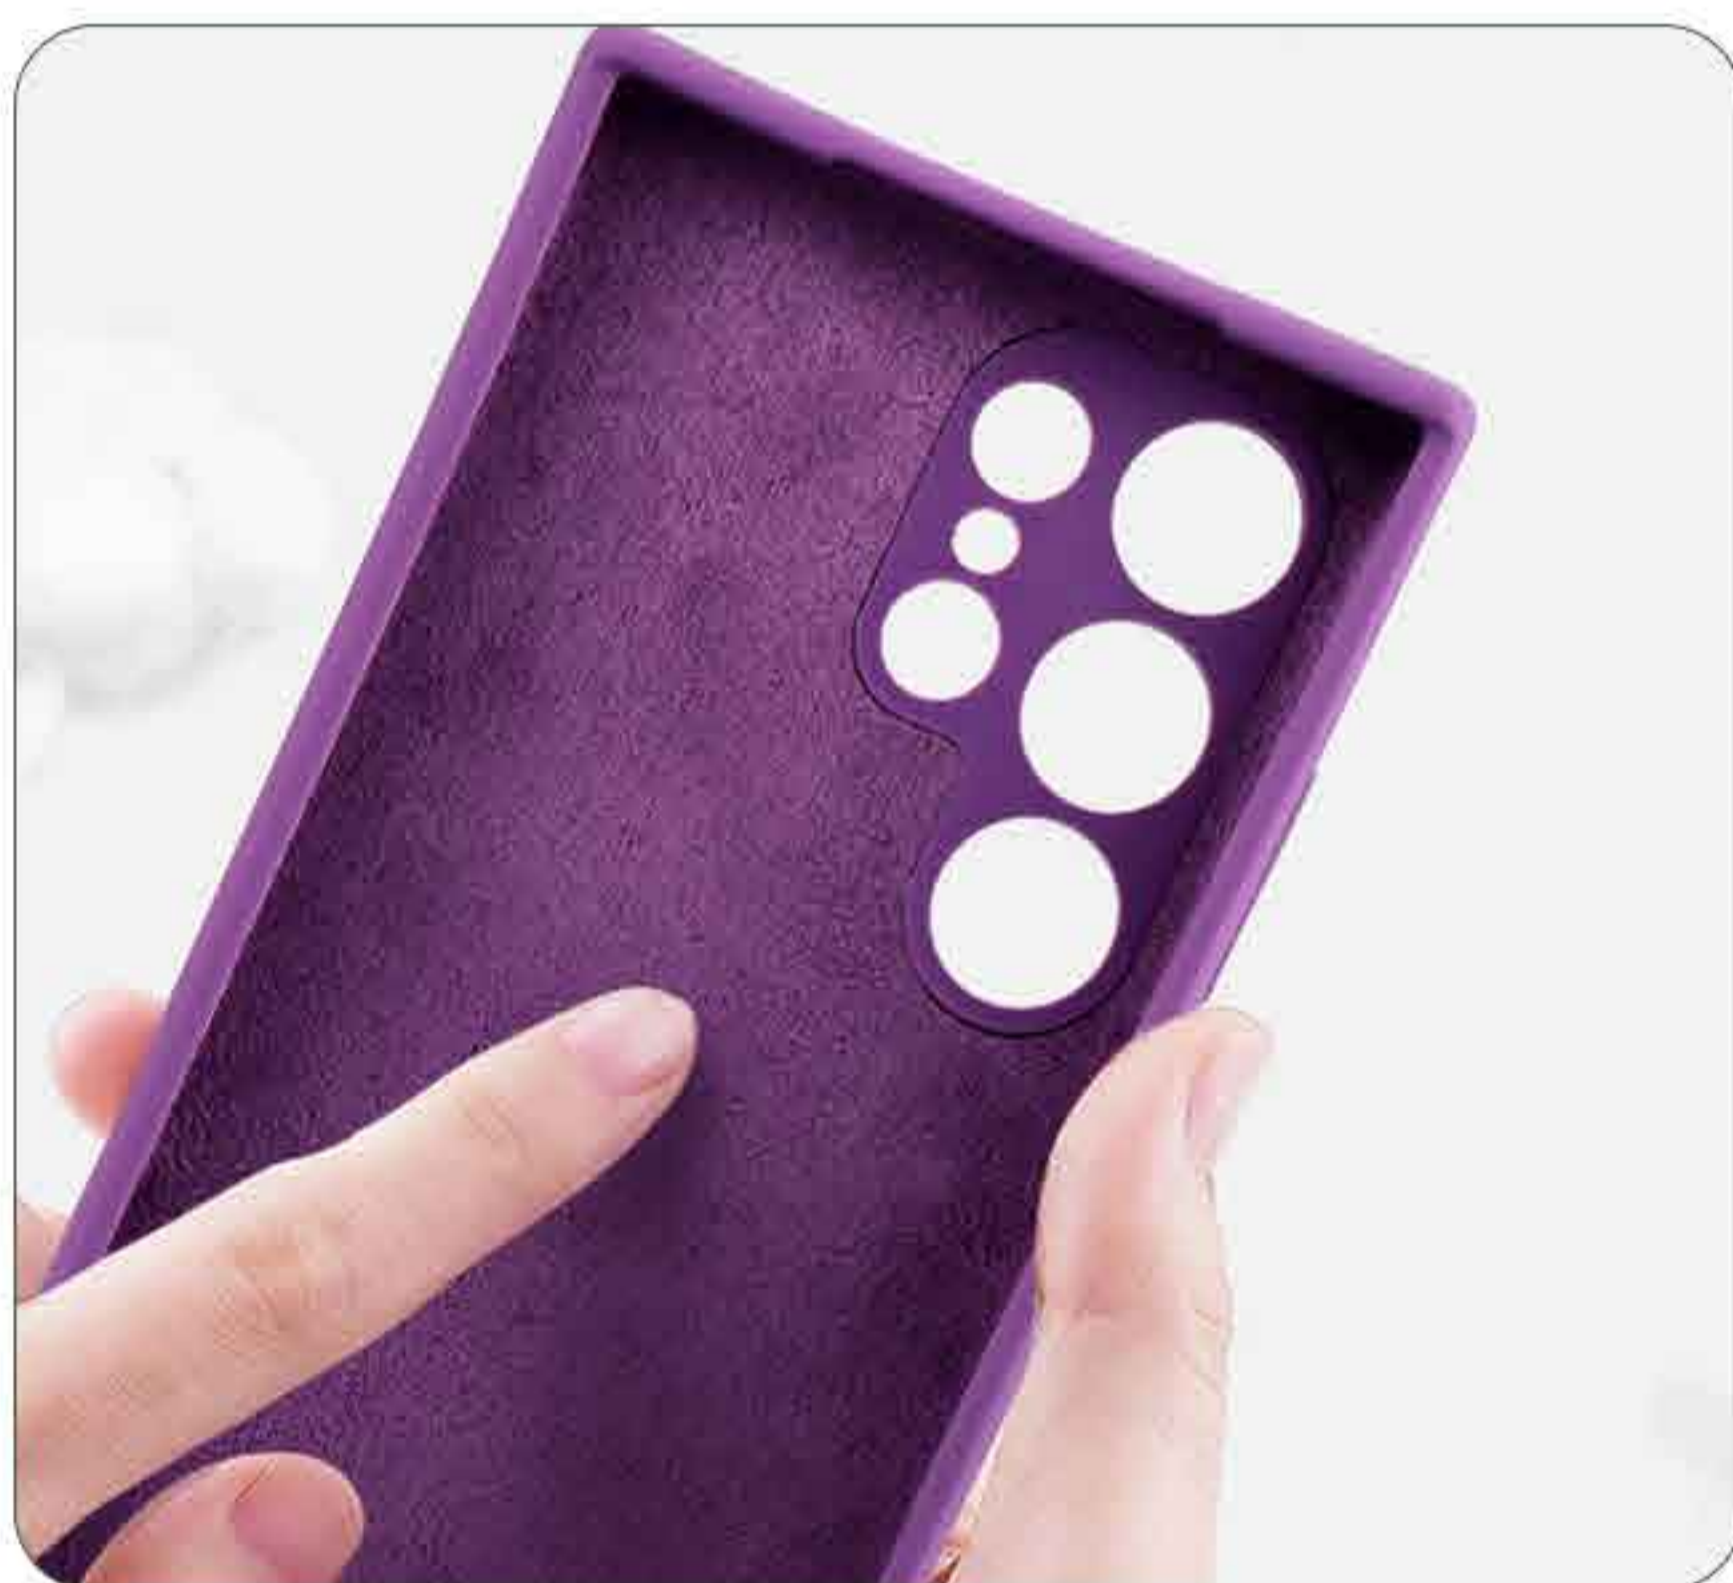

Full Silicone Case

Material: PC

Color: 77 Color

Accurate hole matching

Built in velvet fabric

All inclusive button

Scratch-Resistant

Anti-Fingerprint

Android Full Side Silicone Case

Material: PC

Color: 23 Color

Built-in flannelette, easy to heat not hurt the phone

Precise hole matching

Imported silicone smooth texture

Scratch-Resistant

Anti-Fingerprint

Comfortable Grip

Product Brand:

- iPhone
- Samsung
- Huawei
- Mi
- OPPO
- ViVO
- Motorola
- Tecno
- Meizu
- Realme
- Infinix
- LG
- 1+

Square Full Side Silicone Case

Material: PC

Color: 60 Color

Four corners against falls