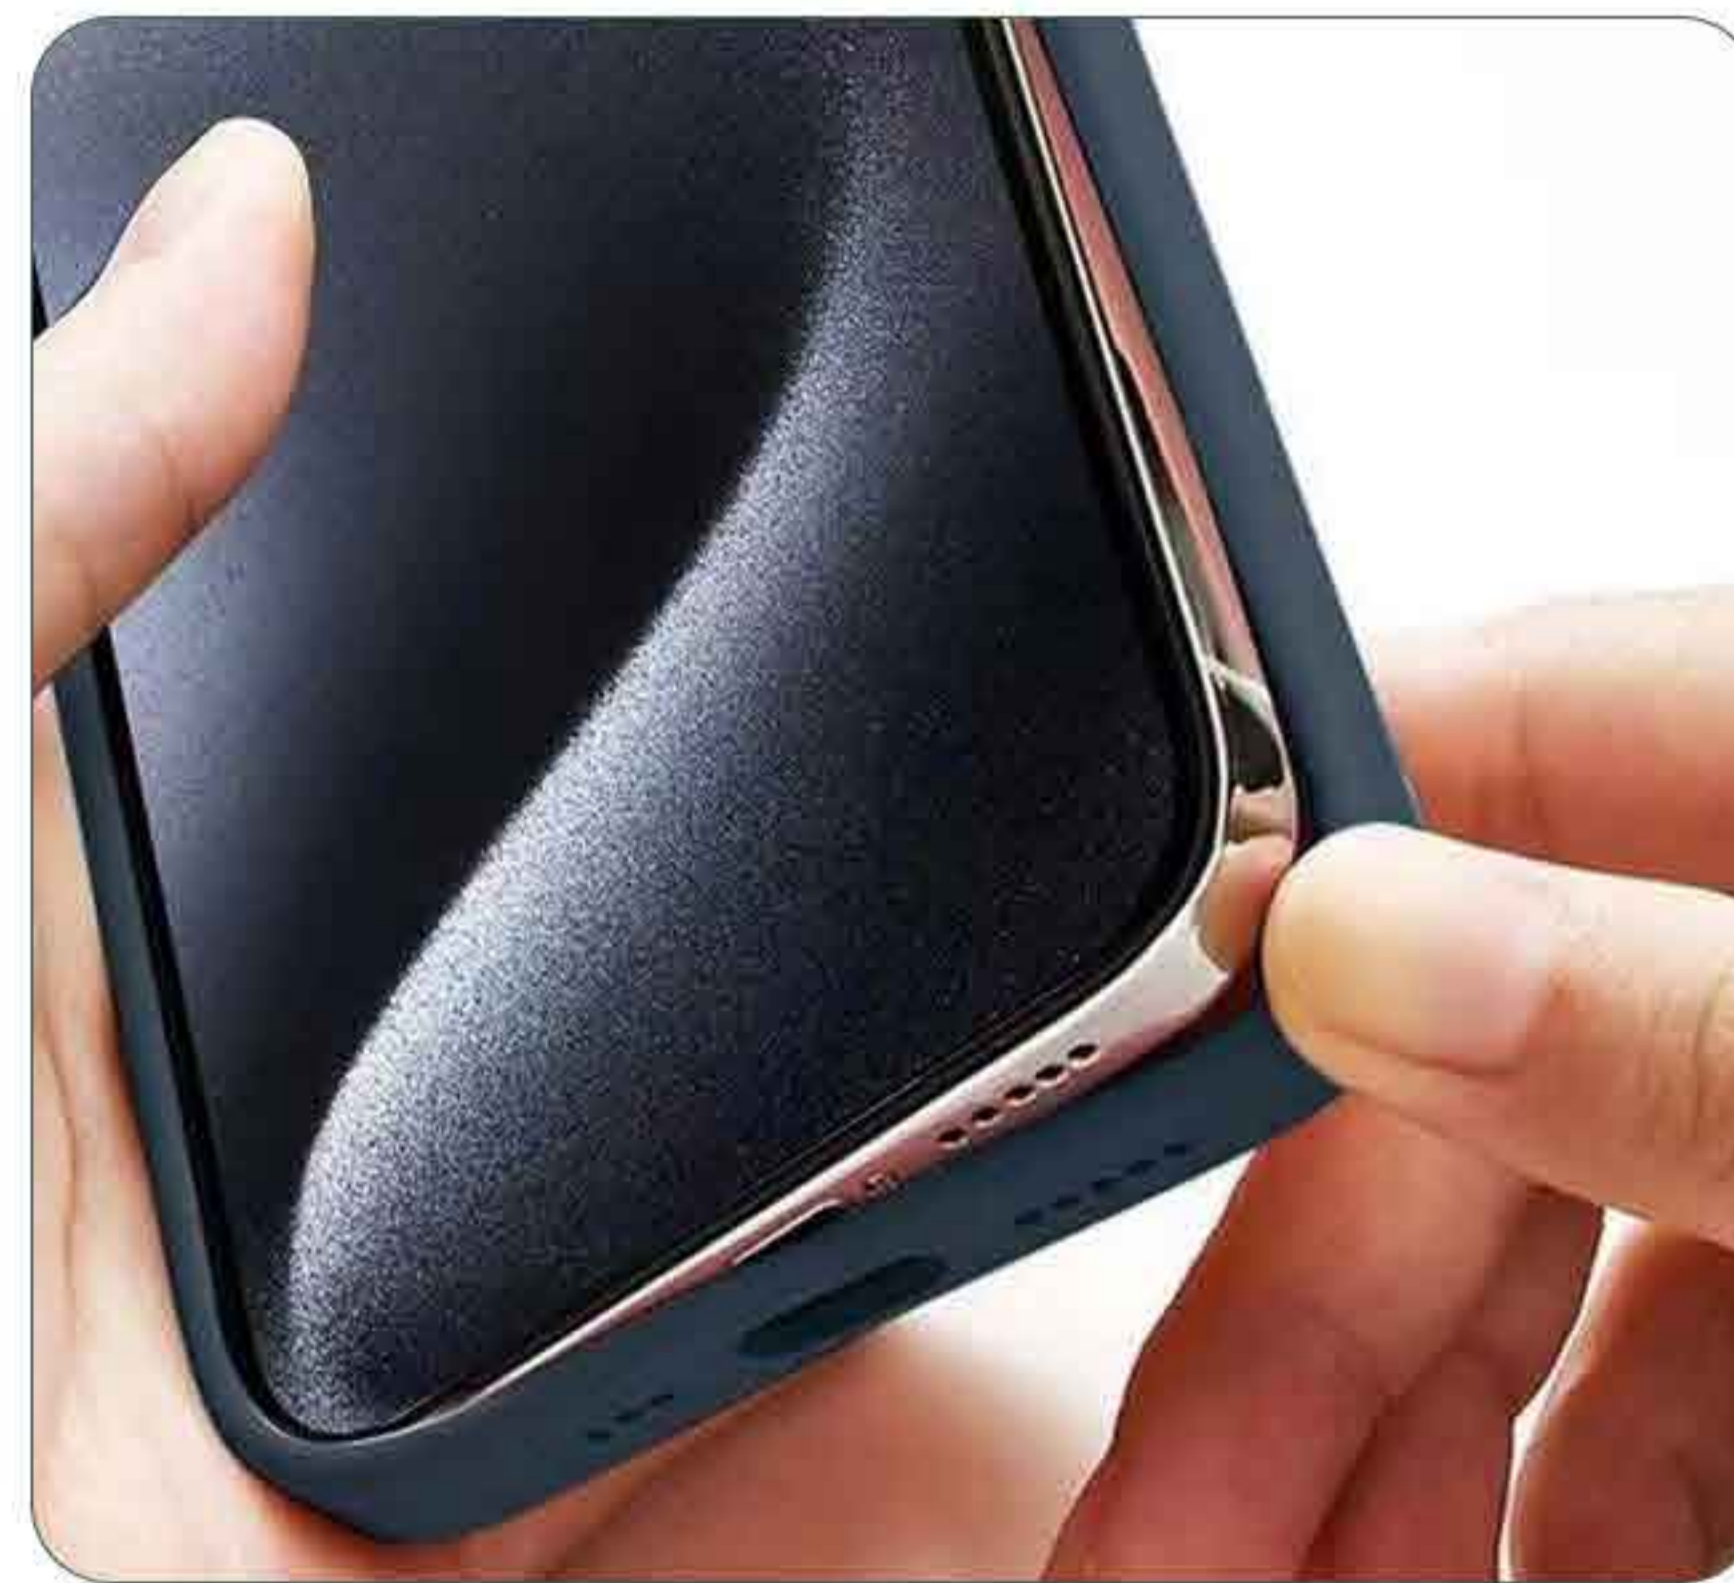

10、浅蓝色
Light Blue

11、艳阳色
Sunshine

12、粉色
Pink

High magnetic charge

Soft edge package
easy loading and unloading

Built-in flannelette
easy to heat, not hurt the phone

Scratch-Resistant

Anti-Fingerprint