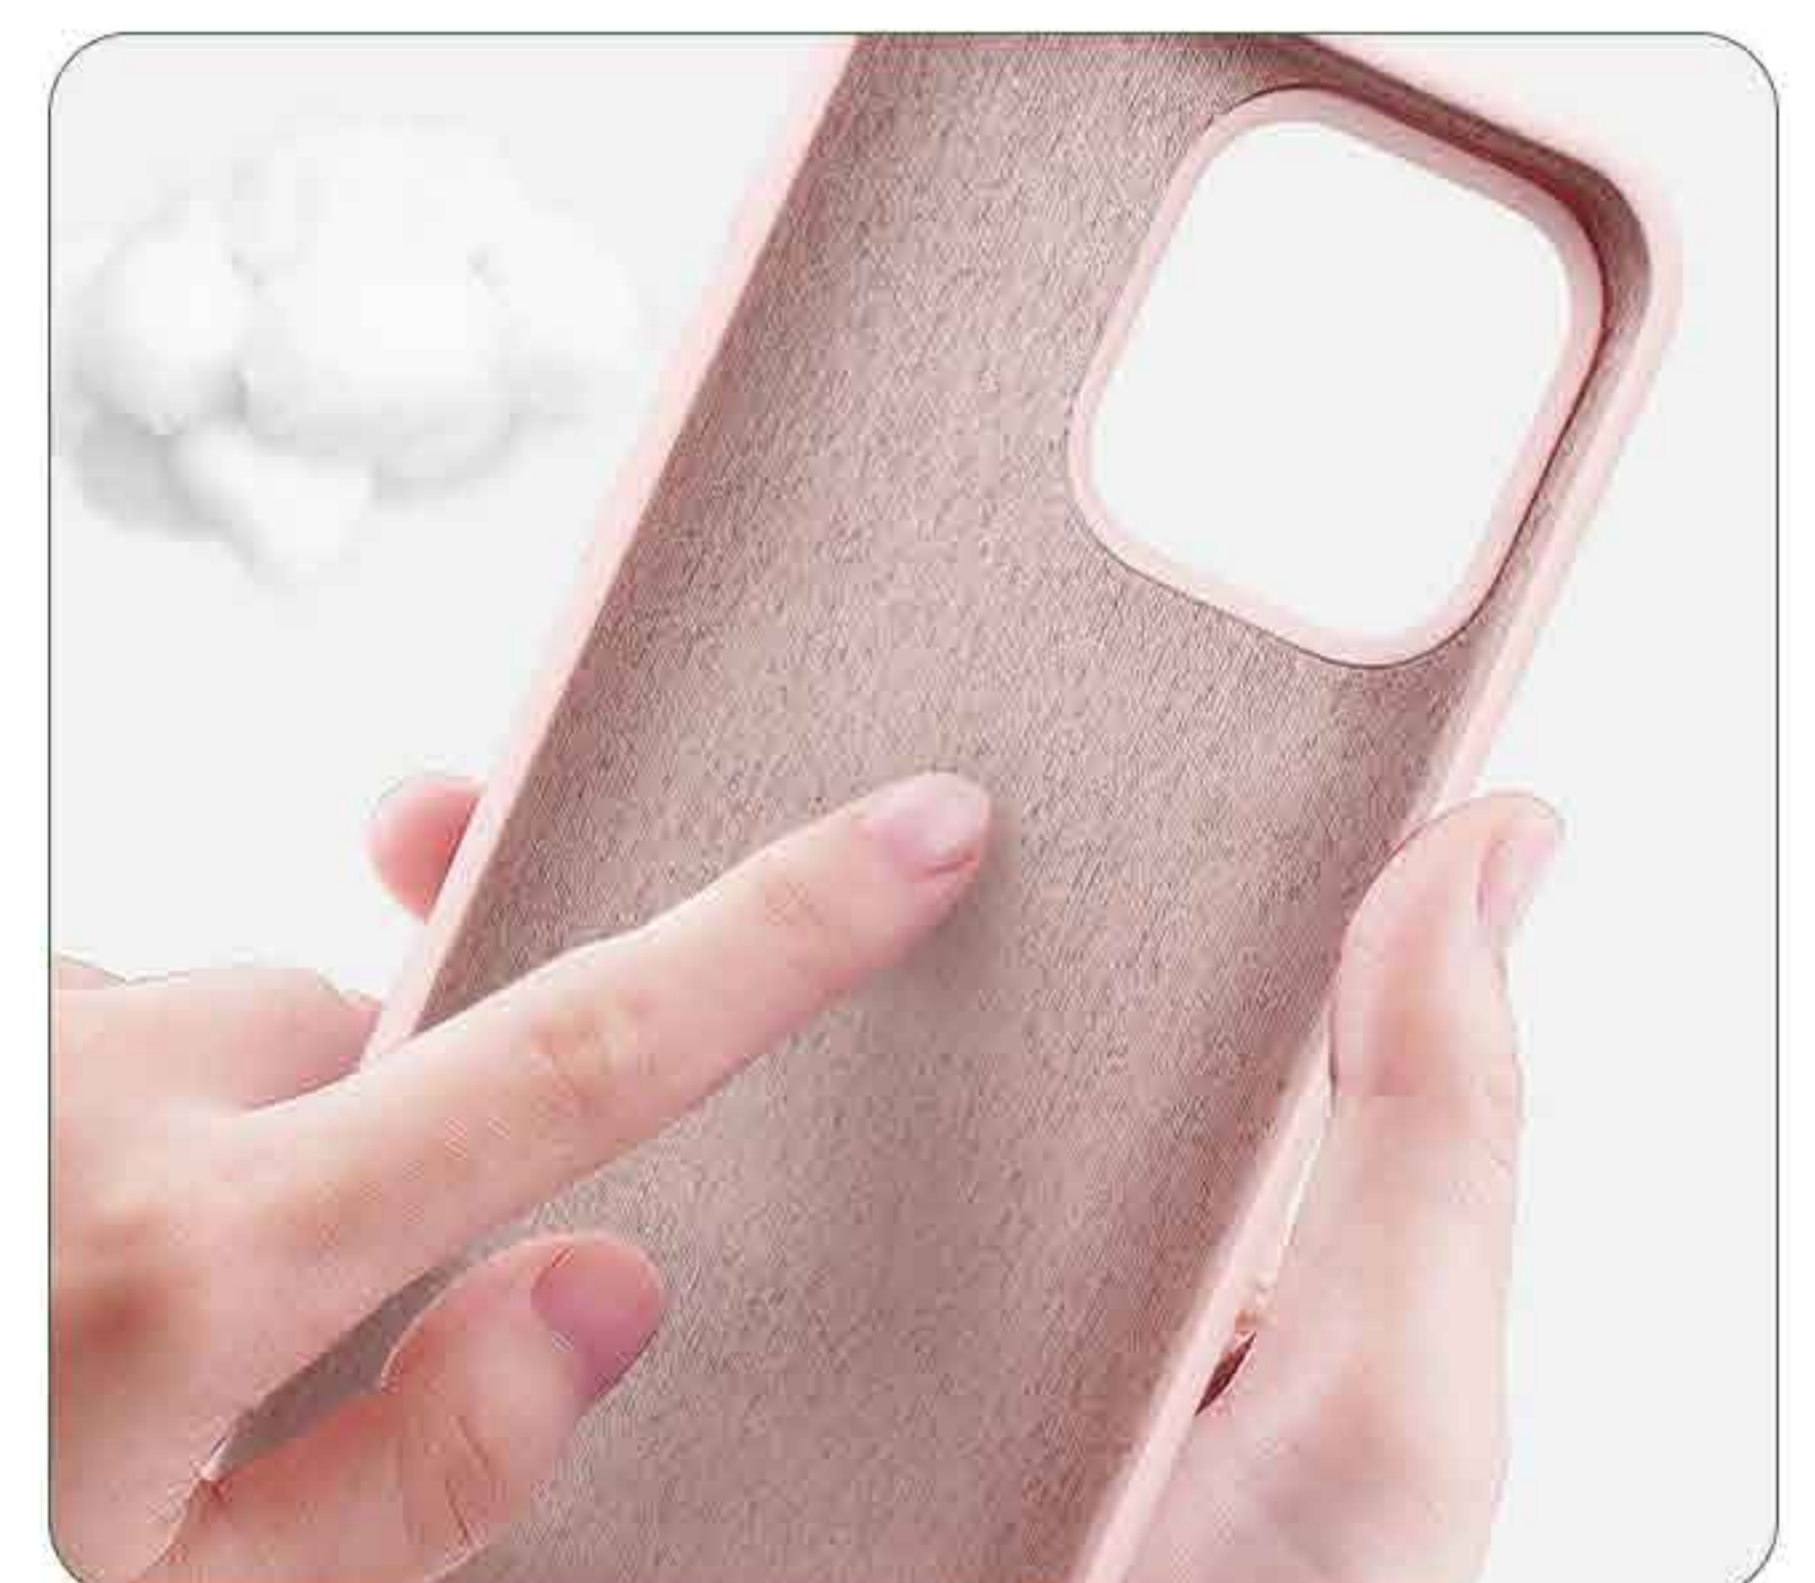

Silicone Case With Holder

Material: PC

Color: 10 Color

Portrait mode

It can be turned at 135°

Soft and smooth lining

Scratch-Resistant

Anti-Fingerprint