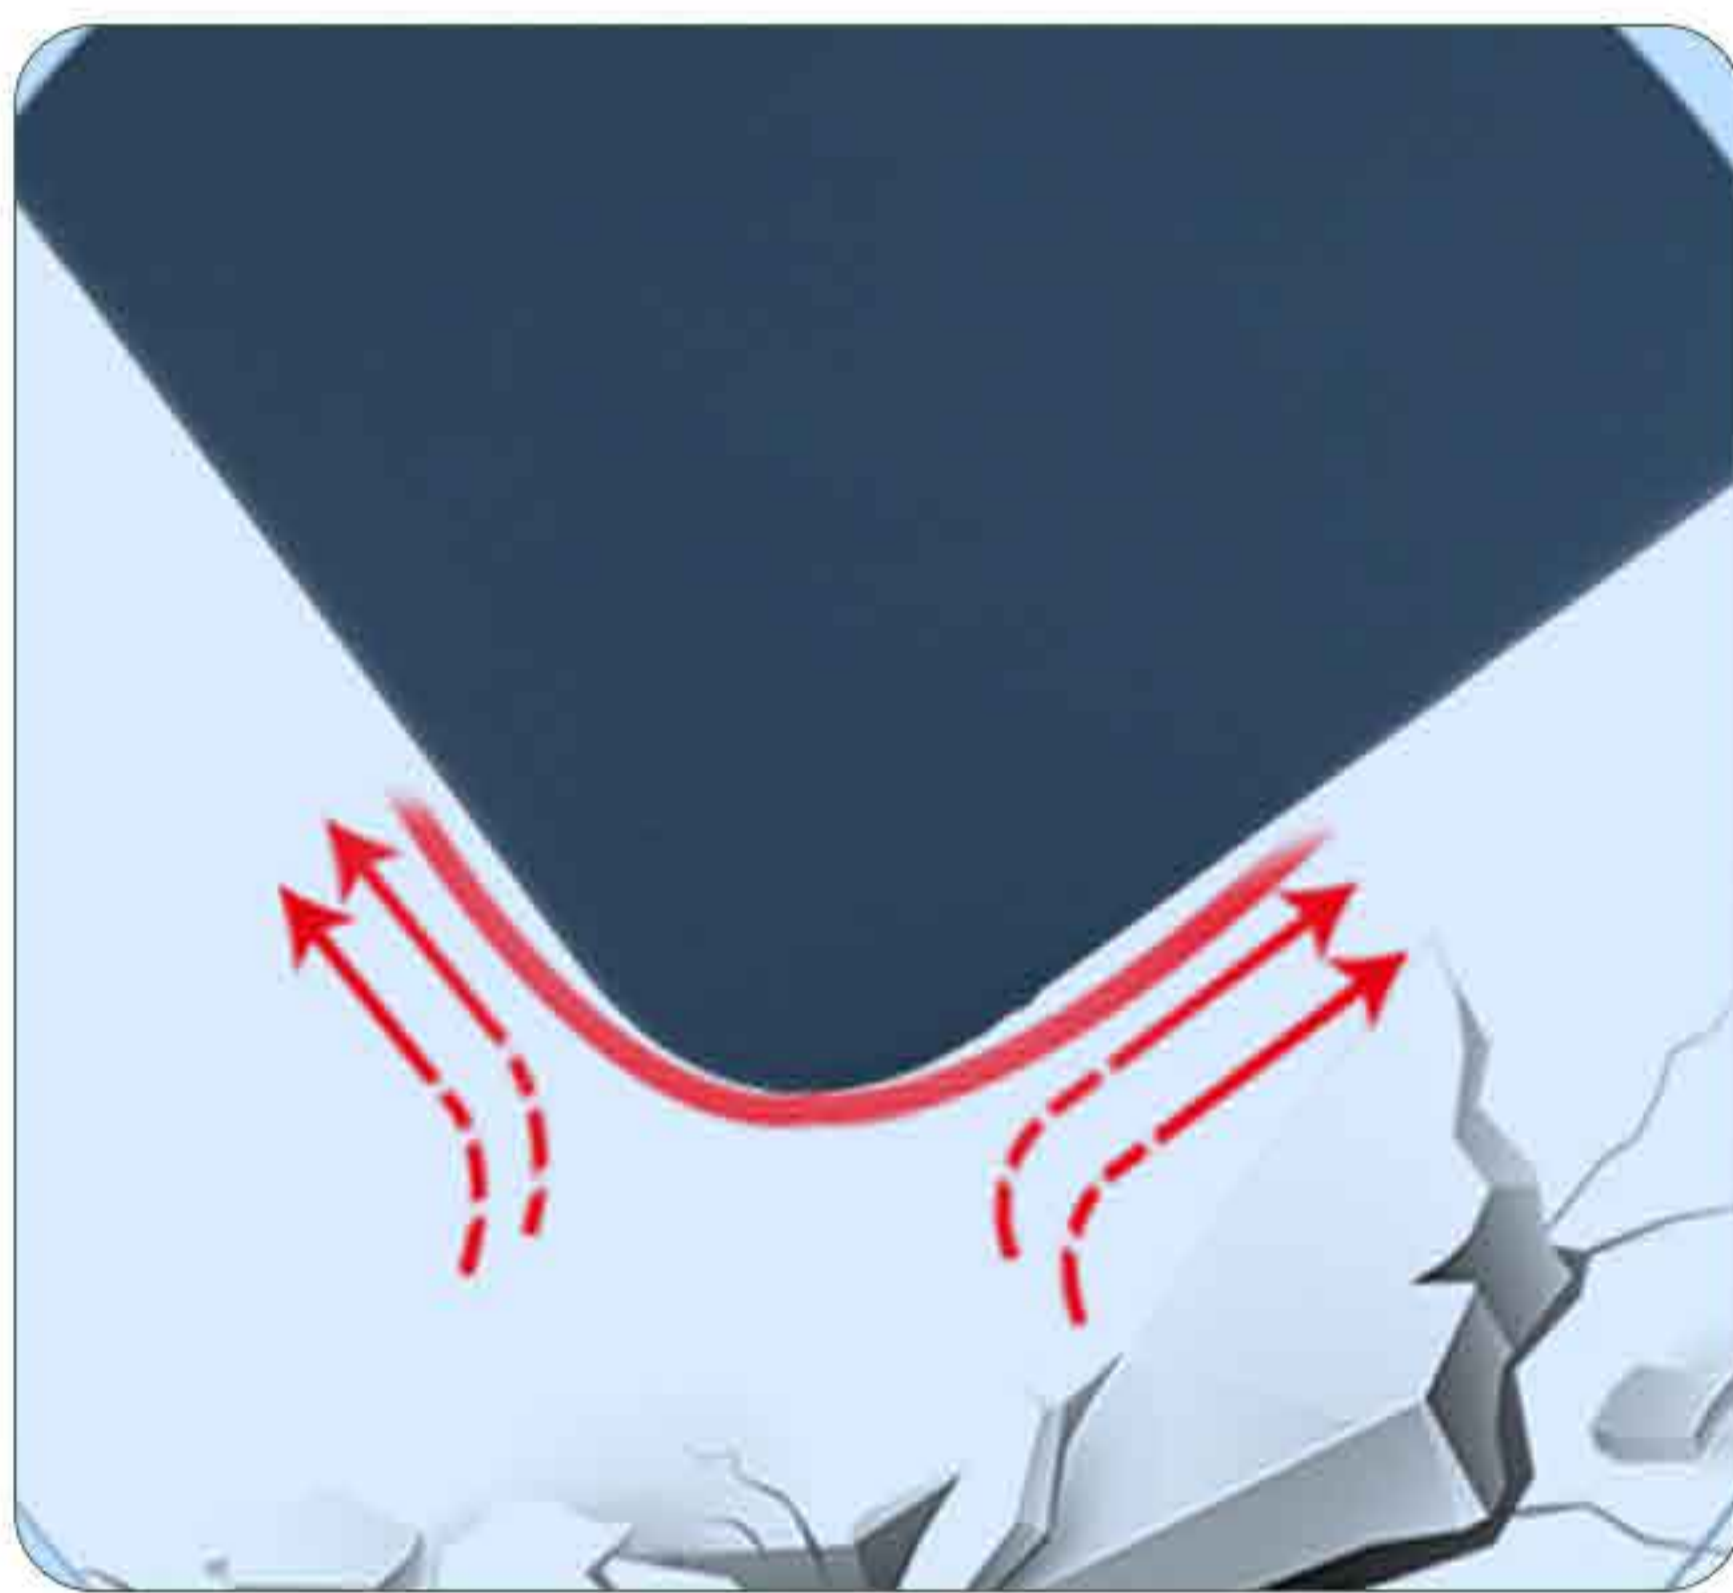

Comfortable Grip

Product Brand:

- iPhone
- Samsung
- Huawei
- Mi
- OPPO
- ViVO
- Motorola
- Tecno
- Meizu
- Realme
- Infinix
- LG
- 1+

Square Full Side Silicone Case

Material: PC

Color: 60 Color

Four corners against falls