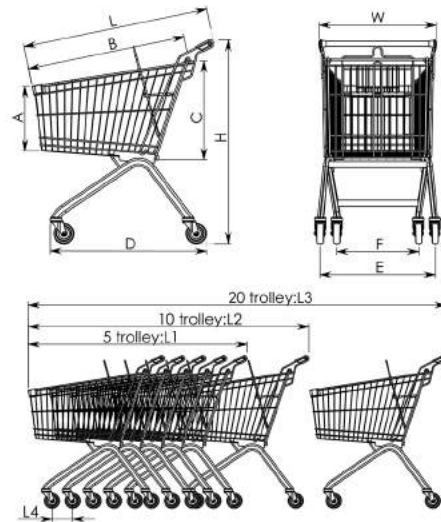

03 | Supermarket Shelf

04 | Checkout Counter

05 | Promotion Table

06 | Promotion Cage

07 | POP

08 | Vegetable Rack

09 | Mannequin

10 | Clothes Rack

SHOP SOLUTION

MT-SEU
European shopping trolley

MT-SAM
American shopping trolley

MT-SAS
Asian shopping trolley

MT-SGE
German shopping trolley

MT-SPT
Plastic shopping trolley

MT-SPT
Plastic shopping trolley

Item No	Liters	Loading (kgs)	Specification L*W*H(mm)	Castor	Trolley nesting(mm)			
					L1	L2	L3	L4
MT-SEU01	60L	80	750*450*890	4"	1460	2345	4115	175
MT-SEU02	80L	90	860*525*955	4"	1630	2580	4480	185
MT-SEU03	100L	100	860*525*970	4"	1630	2580	4480	185
MT-SEU04	125L	110	910*555*1010	4" or 5"	1720	2730	4750	202
MT-SEU05	150L	110	990*585*1040	5"	1882	2997	5227	220
MT-SEU06	180L	120	1035*585*1040	5"	1910	2995	5165	220
MT-SEU07	210L	130	1050*585*1040	5"	1930	3030	5230	220
MT-SEU08	240L	140	1070*585*1040	5"	1940	3040	5240	220