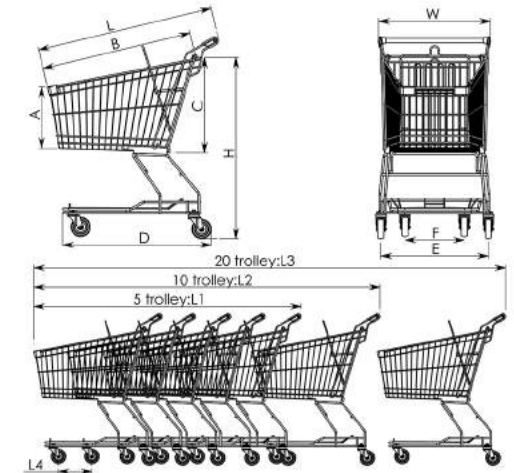

03 | Supermarket Shelf

04 | Checkout Counter

05 | Promotion Table

06 | Promotion Cage

07 | POP

08 | Vegetable Rack

09 | Mannequin

10 | Clothes Rack

SHOP SOLUTION

MT-SEU
European shopping trolley

MT-SAM
American shopping trolley

MT-SAS
Asian shopping trolley

MT-SGE
German shopping trolley

MT-SPT
Plastic shopping trolley

MT-SPT
Plastic shopping trolley

Item No	Liters	Loading (kgs)	Specification L*W*H(mm)	Castor	Trolley nesting(mm)			
					L1	L2	L3	L4
MT-SEU01	60L	80	750*450*890	4"	1460	2345	4115	175
MT-SEU02	80L	90	860*525*955	4"	1630	2580	4480	185
MT-SEU03	100L	100	860*525*970	4"	1630	2580	4480	185
MT-SEU04	125L	110	910*555*1010	4" or 5"	1720	2730	4750	202
MT-SEU05	150L	110	990*585*1040	5"	1882	2997	5227	220
MT-SEU06	180L	120	1035*585*1040	5"	1910	2995	5165	220
MT-SEU07	210L	130	1050*585*1040	5"	1930	3030	5230	220
MT-SEU08	240L	140	1070*585*1040	5"	1940	3040	5240	220