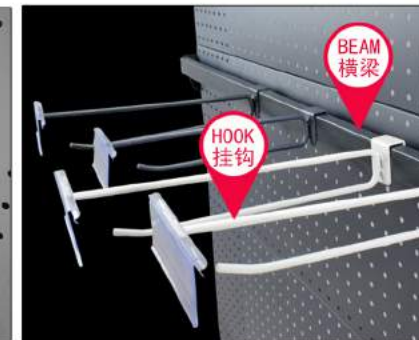

MT-SHK14

MT-SHK03

MT-SHK06

MT-SHK09

MT-SHK12

MT-SHK15

Item No	Name	Size(mm)	Layers
MT-SSF07	Corner Shelving	Customized	4
MT-SSF08	Cosmetics Shelving	1000x1000x1600	5
MT-SSF09	Middle Duty Shelving	1200x600x2000	5
MT-SSF10	Display Shelving	1000x560x2200	1
MT-SSF10-1	Tool Store Shelving	1000x500x2200	3
MT-SSF11	Slat Wall shelving	1200x600x1800	5
MT-SSF12	Snack Shelving	900x360x1100	5