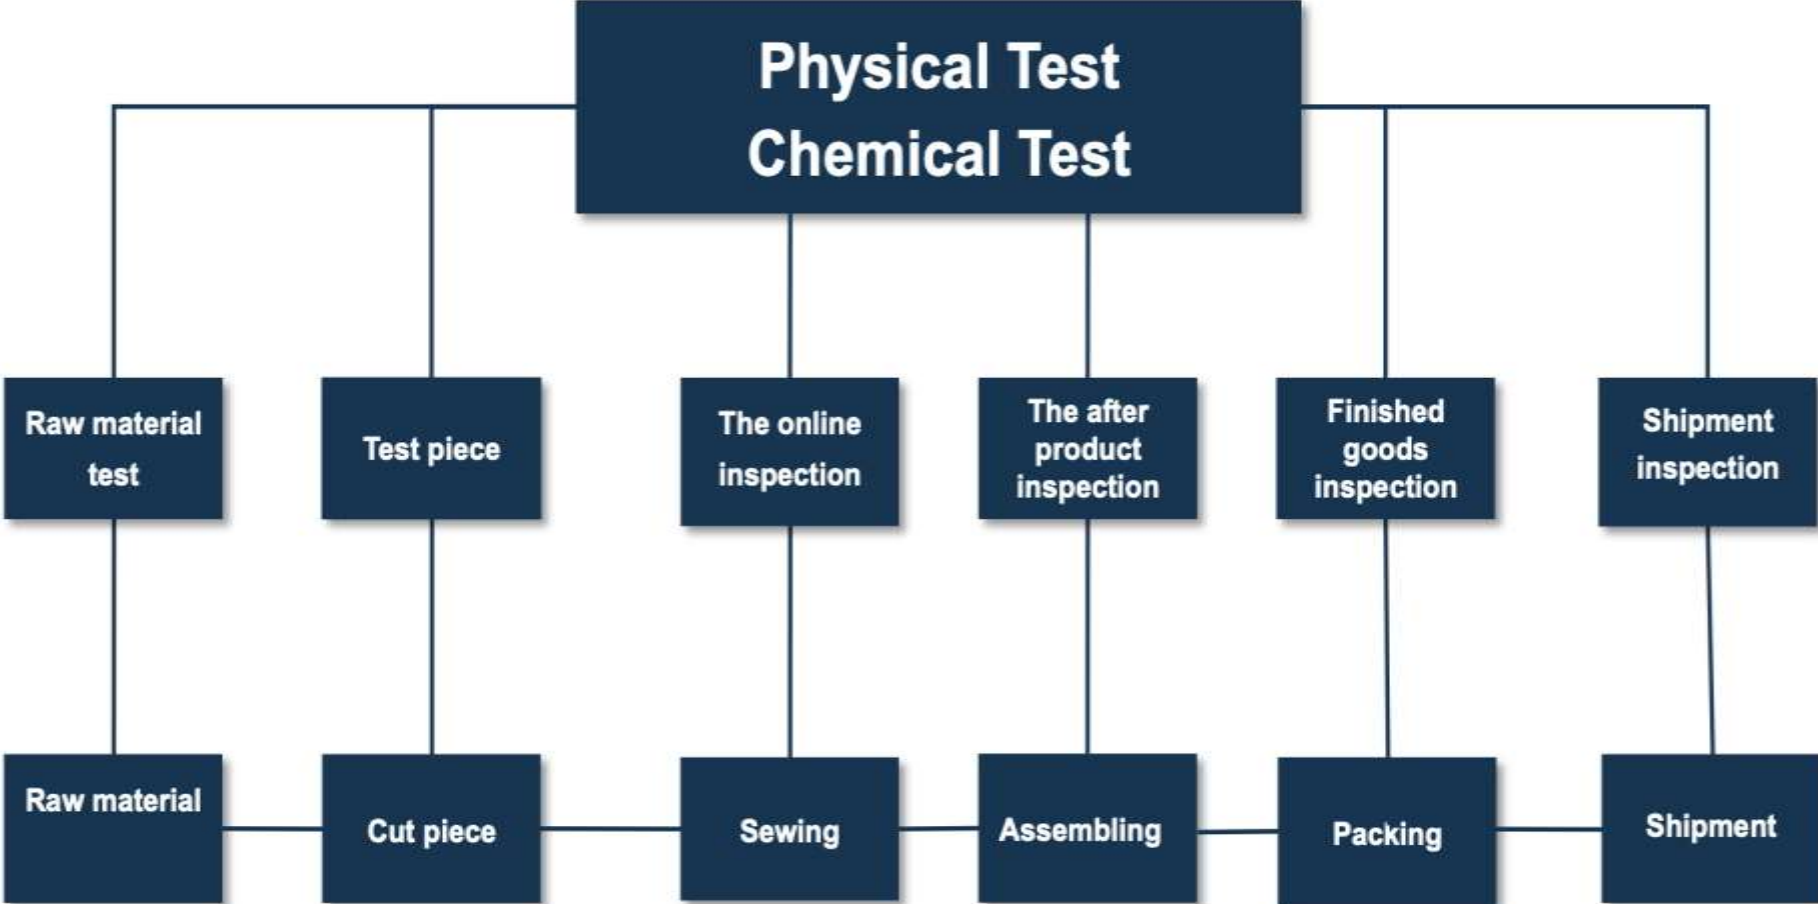

Factory View

- The workshop is fully automated assembly line, which saving a large amount of manpower, greatly improving the production efficiency.

Quality Test

- SUNWAY product are subject to strict tests of quality
- They are manufactured using high specification on materials and subject to stringent quality control

Wheel test

Zipper test

Handle test

Jerking test

Drop test

Manufacturing and inspection System

Key customers

Market Share