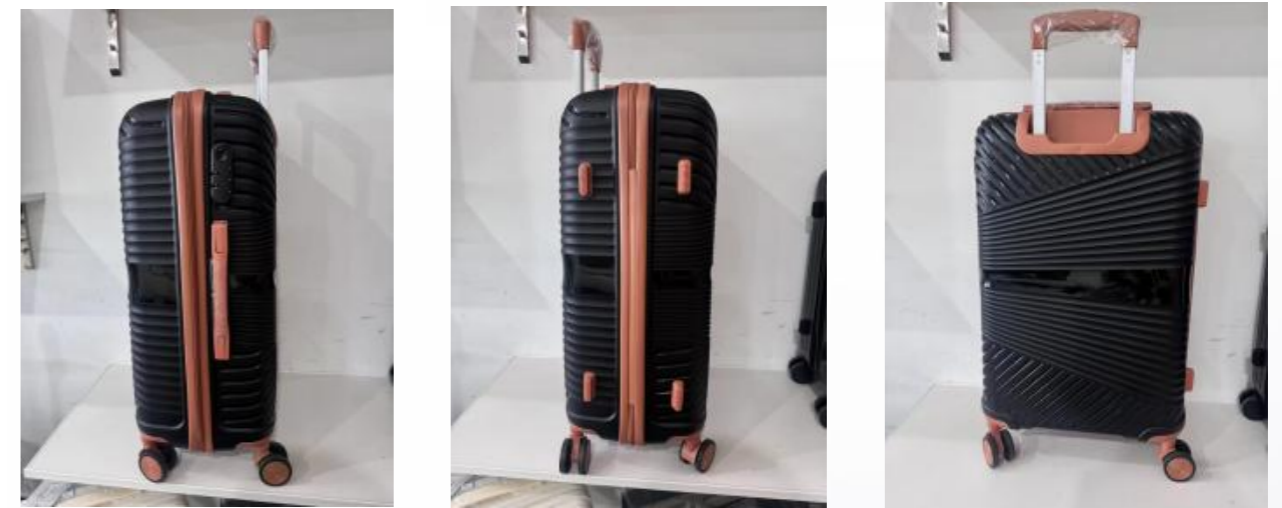

More Detail

1.4 PP行李箱

PP LUGGAGE

Product information

 20inch

Category	Luggage
Material	PP
INCH	20 INCH
SIZE	36*23*60cm

More Detail

更多产品 More Products