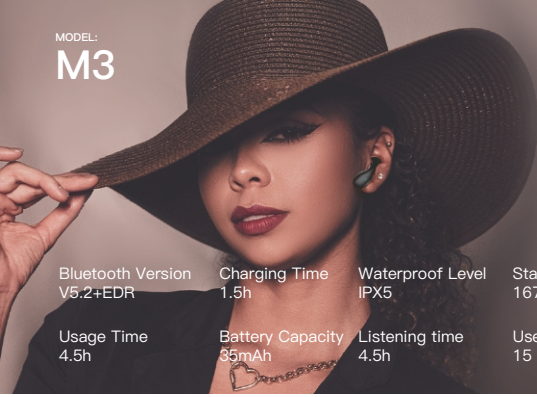

Standby Time  
90h

Use Distance  
15 Meters

Compatible Range  
Support All Devices

**M9**  
Unilateral Bluetooth earphones

Bluetooth Version  
V5.2+EDR

Charging Time  
2h

Waterproof Level  
IPX5

Usage Time  
4h

Battery Capacity  
55mAh

Listening time  
4h

Standby Time  
80h

Use Distance  
15 Meters

Compatible Range  
Support All Devices

MODEL:  
**M3**

Bluetooth Version  
V5.2+EDR

Charging Time  
1.5h

Waterproof Level  
IPX5

Standby Time  
167h

Usage Time  
4.5h

Battery Capacity  
35mAh

Listening time  
4.5h

Use Distance  
15 Meters

Compatible Range  
Support All Devices

**SGS-A**  
Unilateral Bluetooth earphones

**SGS-U**  
Unilateral Bluetooth earphones

Bluetooth Version  
V5.2+EDR

Charging Time  
2h

Waterproof Level  
IPX5

Usage Time  
4h

Battery Capacity  
55mAh

Listening time  
4h

Standby Time  
100h