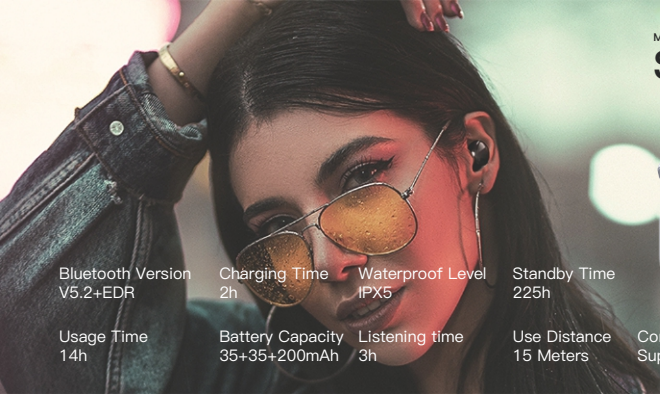

MODEL:

SGS-7

Bluetooth Version
V5.2+EDR

Charging Time
2h

Waterproof Level
IPX5

Standby Time
225h

Usage Time
14h

Battery Capacity
35+35+200mAh

Listening time
3h

Use Distance
15 Meters

Compatible Range
Support All Devices

SGS Airpods MINI
TWS Bluetooth headset

G10
TWS Bluetooth headset

Bluetooth Version
V5.2+EDR

Charging Time
2h

Waterproof Level
IPX5

Total time
12h

Battery Capacity
35+35+180mAh

Listening time
3h

Standby Time
208h

Use Distance
15 Meters

Compatible Range
Support All Devices

Bluetooth Version
V5.3+EDR

Charging Time
1.5h

Waterproof Level
IPX5

Total time
30h

Battery Capacity
45+45+350mAh

Listening time
6h

Standby Time
650h

Use Distance
15 Meters

Compatible Range
Support All Devices

S25
TWS Bluetooth headset

S18
TWS Bluetooth headset

Bluetooth Version
V5.3+EDR

Charging Time
1.5h

Waterproof Level
IPX5

Total time
15h

Battery Capacity
25+25+200mAh

Listening time
3h

Standby Time
450h

Use Distance
15 Meters

Compatible Range
Support All Devices

Bluetooth Version
V5.3+EDR

Charging Time
1.5h

Waterproof Level
IPX5

Total time
42h

Battery Capacity
30+30+300mAh

Listening time
3.5h

Standby Time
720h

Use Distance
15 Meters

Compatible Range
Support All Devices