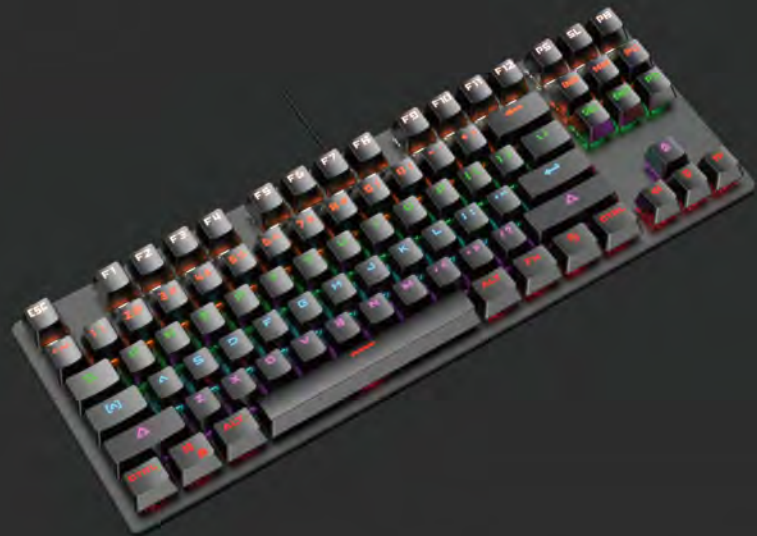

LD-182 有线电竞游戏键盘

WIRED GAMING KEYBOARD

游戏设计
GAME DESIGN

舒适手感
COMFORTABLE FEEL

炫酷光效
COOL LIGHT EFFECT

游戏芯片
GAME CHIP

重铁配置
HEAVY RAIL
CONFIGURATION

型号 MODEL	产品功能 PRODUCT FEATURES			
	有线 WIRED	全键无冲 NO BUMPCT	背光 BACK LIGHT	数字键盘 NUMERIC KEYBOARD
LD-182	•	•	•	

产品特点:

有线连接方式:USB有线

自主研发简单大气外观,金属氧化喷沙面盖

LOGO精雕 键帽双色注塑

工作方式:光电

支持系统:Windows XP~Windows 10;Mac OS系统

五芯全铜编织线,带抗干扰磁环

键盘尺寸:357*130*40mm

Features:

Wired connection: USB wired

Independent research and development of simple atmospheric appearance, metal oxide sandblasting surface cover

LOGO carved. Keycap two-color injection molding

Working method: photoelectric

Support system: Windows XP~Windows 10;

Mac OS system

Five-core copper braided wire with anti-interference magnetic ring

Keyboard size: 357*130*40mm