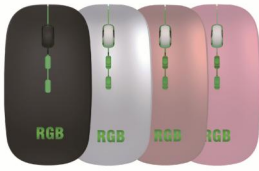

SC286

Size: 104x56x28mm
Weight: 47g
DPI: 3 Grade DPI, 800/1200/1600 DPI

SC221

Size: 109x60x26mm
Weight: 56g
DPI: 3 Grade DPI, 800/1200/1600 DPI

Office Mouse

SC201Pro

Size: 112x58x25mm
Weight: 70g
DPI: 3 Grade DPI, 800/1200/1600 DPI