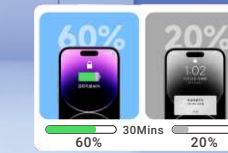

Power Bank with Retractable Cable