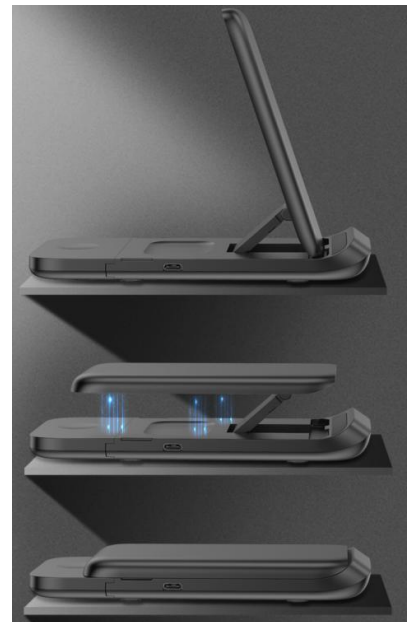

Model: SY-W02139(15W)

New arrival

- 15W quick charging
- Horizontal, Vertical charging
- RGB Colorful Light
- 5W USB output charging
- High quality Aluminum alloy
- Foldable, small size, portable
- Save shipping space and cost

Model: SY-W02140(15W) W/O USB charging

Foldable 3 IN 1 Wireless Charger Stand

Model: SY-W02127(15W)

- Horizontal, Vertical, Lying down charging
- Foldable design
- Magnetic fold, no space
- Rechargeable push-pull watch