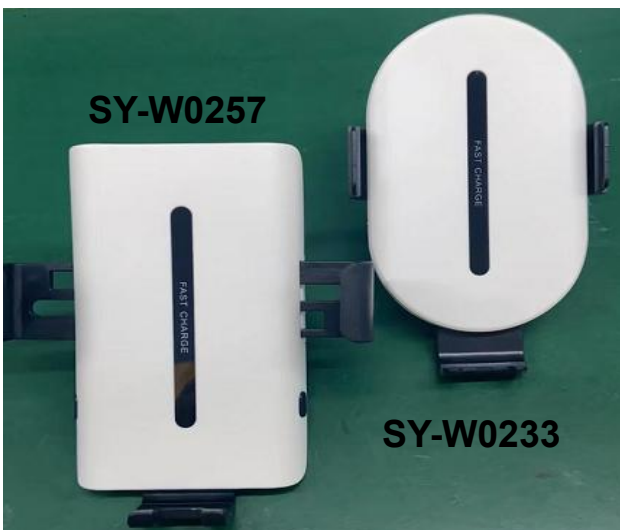

SY-W0257, SY-W0233

Support Qi, PD charger
With aromatherapy tablets,
fresh for car air