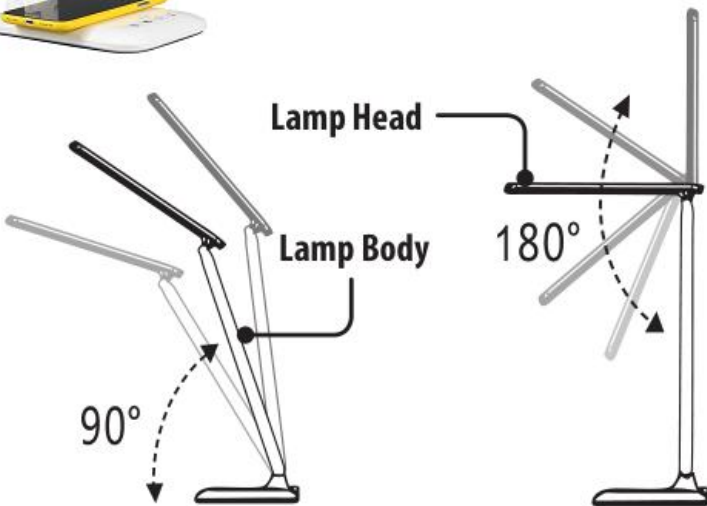

Touched LED Night Light Wireless Charger

Model: SY-W0296

- 3000K Warm eye protection light
- Touch sensitive switch adjust brightness
- Stable magnetic suction
- Sleek design, Non-slip pad
- Portable night lamp can be single use with hang
- Can be adsorbed on metal objects
- Battery volume: 600mAh
- Input: 5V/2A 9V/2A
- Wireless Output: 10W/7.5W/5W

Strong magnet on metal objects

Magnetic Attraction

Desk LED Wireless Charger

Model: SY-W0502

- 5 levels brightness
- 3 light modes(White, Warm, Natural)
- 10W fast wireless charging
- 5V1A USB output charging
- Smart touch button control
- Foldable design

Charge 2 devices
and use the brilliant
LED lamp all-at-once

5 Brightness Settings

5 In 1 Clock Wireless Charger

Model: SY-W02138(10W)

New arrival

- 10W quick charging
- 5W USB output charging

All In One Magnetic Wireless Charger Stand