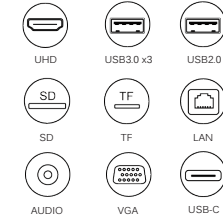

Model No.: **12in-6**

Docking Station (9 in 1)

Model No.: **9in1-7**

Wireless Docking Station

Model No.: **P21**

Laptop Bed USB C HUB (11 in 1)

Model No.: **EX-PD93**

Laptop Bed USB C HUB (7 in 1)

Model No.: **ES-1909**

Laptop USB C HUB (7 in 1)

Model No.: **ES-1913A**

Laptop USB C HUB (7 in 1)

Model No.: **ES-1917**

Laptop USB C HUB (11 in 1)

Model No.: **ES-1928**

Laptop USB C HUB (10 in 1)