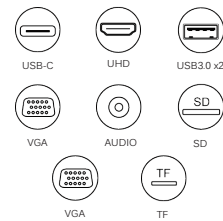

Model No.: **9in1-7**

Wireless Docking Station