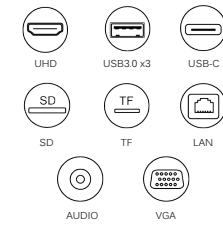

Model No.: **ES-2026**

Laptop USB C HUB (10 in 1)