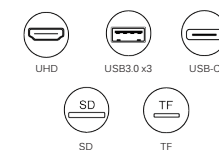

Model No.: **ES-1913A**