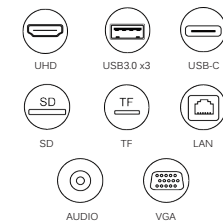

Model No.: **ES-2038**

Laptop USB C HUB (13 in 1)