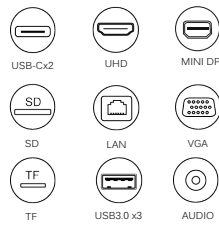

Laptop USB C HUB with Laptop Holded (7 in 1)