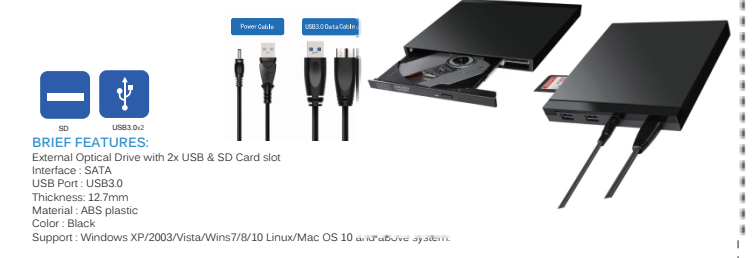

New External Optical Drive with 2x USB & SD Card slot

Model No.: **A41-3DW**

BRIEF FEATURES:
 External Optical Drive with 2x USB & SD Card slot
 Interface : SATA
 USB Port : USB3.0
 Thickness: 12.7mm
 Material : ABS plastic
 Color : Black
 Support : Windows XP/2003/Vista/Wins7/8/10 Linux/Mac OS 10 and above system.

New External Optical Drive Connection TV

Model No.: **EVD-S1**

BRIEF FEATURES:
 TV Support HD External DVD Burner with Type C & USB 3.0 Connector
 Interface : SATA
 USB Port : USB3.0 and Type-C
 Thickness: 12.7mm
 Material : ABS plastic
 Color : White
 Support : Windows XP/2003/Vista/Wins7/8/10 Linux/Mac OS 10 and above system.

External DVD Optical Drives Cool Surface Design USB3.0 Ports

Model No.: **A31-3DW**

BRIEF FEATURES:
 External DVD Drive with Type C & USB 3.0 Connector
 Interface : SATA
 USB Port : USB3.0 and Type-C
 Thickness: 12.7mm
 Material : ABS plastic
 Color : Black
 Support : Windows XP/2003/Vista/Wins7/8/10 Linux/Mac OS 10 and above system.

External DVDRW With USB3.0 Cable & Type-C Adapter

Model No.: **ECD829-Y**

BRIEF FEATURES:
 DVDRW Pop-up 12.7mm External DVDRW with Y-Cable Design
 Interface : SATA
 USB Port : USB3.0 and Type-C
 Thickness: 12.7mm
 Material : ABS plastic
 Color : Black
 Support : Windows XP/2003/Vista/Wins7/8/10 Linux/Mac OS 10 and above system.