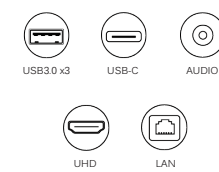

Model No.: **ES-1909**