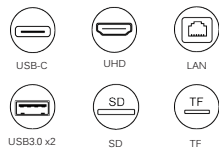

Laptop USB C HUB with Laptop Holded (12 in 1)

Model No.: **ES-HB1062**

Laptop USB C HUB with Laptop Holded (12 in 1)

Model No.: **ES-HB1061**

Laptop USB C HUB with Laptop Holded (7 in 1)

Model No.: **ES-HB1080**