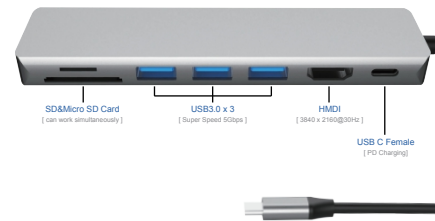

Model No.: **ES-1909**

Laptop USB C HUB (7 in 1)

Model No.: **ES-1913A**

Laptop USB C HUB (7 in 1)

Model No.: **ES-1917**

Laptop USB C HUB (11 in 1)

Model No.: **ES-1928**

Laptop USB C HUB (10 in 1)