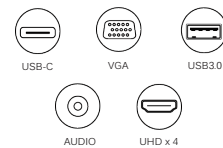

Model No.: **12in-6**

Docking Station (9 in 1)

Model No.: **9in1-7**

Wireless Docking Station

Model No.: **P21**

Laptop Bed USB C HUB (11 in 1)

Model No.: **EX-PD93**

Laptop Bed USB C HUB (7 in 1)