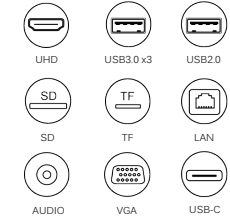

Model No.: **12in-6**

Docking Station (9 in 1)

Model No.: **9in1-7**

Wireless Docking Station

Model No.: **P21**

Laptop Bed USB C HUB (11 in 1)

Model No.: **EX-PD93**

Laptop Bed USB C HUB (7 in 1)

Model No.: **ES-1909**

Laptop USB C HUB (7 in 1)

Model No.: **ES-1913A**

Laptop USB C HUB (7 in 1)

Model No.: **ES-1917**

Laptop USB C HUB (11 in 1)

Model No.: **ES-1928**

Laptop USB C HUB (10 in 1)