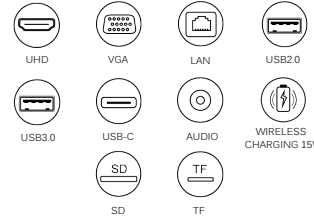

2.5x Faster
Backward 10/100/1000Mbps

Laptop USB C HUB with wireless charging (9 in 1)

Model No.: **9in1-9**

Laptop USB C HUB (12 in 1)