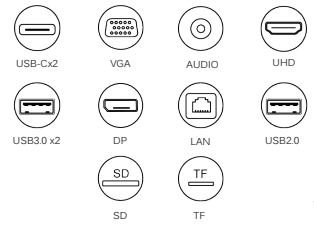

Model No.: **12in-6**

Docking Station (9 in 1)