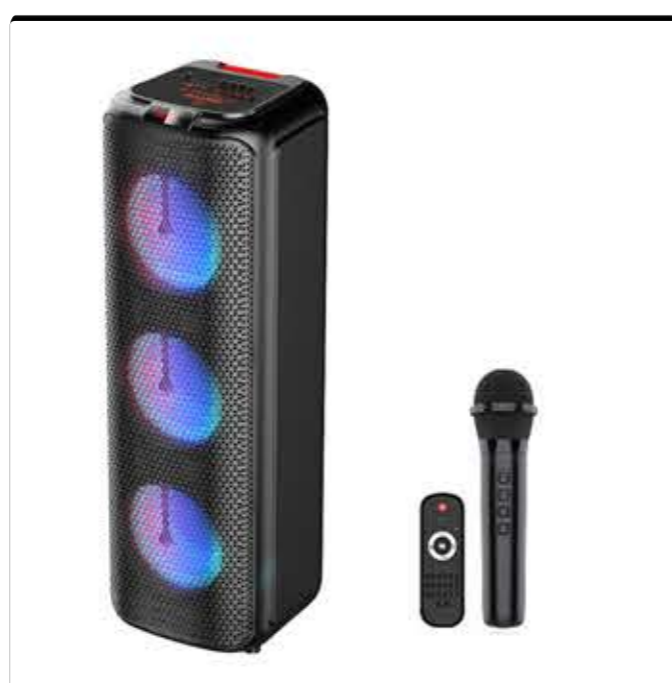

1.model: 8147
2.Speaker size: 8 inches
3.power: 16W
4.Battery: 1800MAH

1.model: 8148
2.Speaker size: 8 inches
3.power: 16W
4.Battery: 1800MAH

1.model: 8301
2.Speaker size: 8 inches*2
3.power: 40W
4.Battery: 3600MAH

1.model: 8152
2.Speaker size: 8 inches
3.power: 16W
4.Battery: 1800MAH

1.model: 8302
2.Speaker size: 8 inches*3
3.power: 40W
4.Battery: 3600MAH

1.model: 10201
2.Speaker size: 8 inches*3
3.power: 40W
4.Battery: 3600MAH

1.model: 8301
2.Speaker size: 8 inches*3
3.power: 40W
4.Battery: 3600MAH

1.model: 8238
2.Speaker size: Double 8 inches
3.power: 40W
4.Battery: 3600MAH

1.model: 8231
2.Speaker size: 8 inches*2
3.power: 40W
4.Battery: 4500MAH

1.model: 10201
2.Speaker size: 10 inches*2
3.power: 60W
4.Battery: 3000MAH

1.model: 8210
2.Speaker size: 8 inches*2
3.power: 30W
4.Battery: 4500MAH

1.model: 8233
2.Speaker size: 8 inches*2
3.power: 40W
4.Battery: 3600MAH