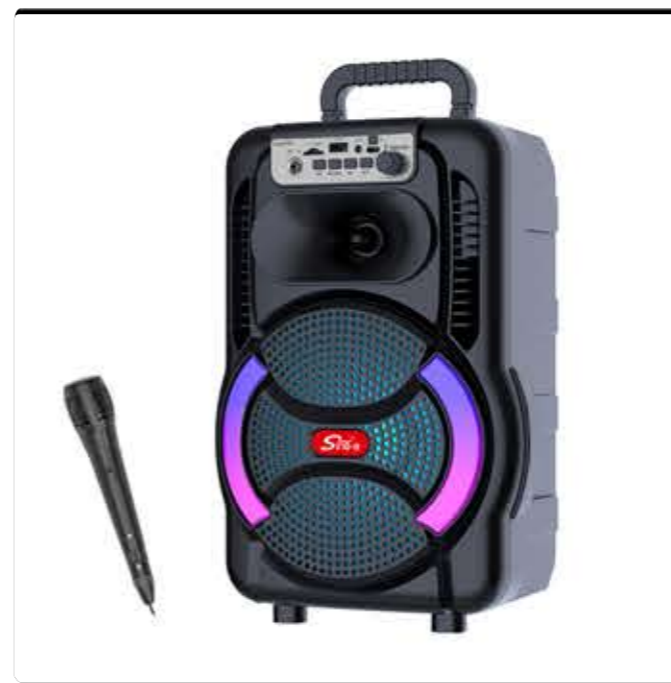

1.model: 8147
2.Speaker size: 8 inches
3.power: 16W
4.Battery: 1800MAH

1.model: 8148
2.Speaker size: 8 inches
3.power: 16W
4.Battery: 1800MAH

1.model: 8301
2.Speaker size: 8 inches*2
3.power: 40W
4.Battery: 3600MAH

1.model: 8152
2.Speaker size: 8 inches
3.power: 16W
4.Battery: 1800MAH

1.model: 8302
2.Speaker size: 8 inches*3
3.power: 40W
4.Battery: 3600MAH

1.model: 10201
2.Speaker size: 8 inches*3
3.power: 40W
4.Battery: 3600MAH

1.model: 8301
2.Speaker size: 8 inches*3
3.power: 40W
4.Battery: 3600MAH

1.model: 8238
2.Speaker size: Double 8 inches
3.power: 40W
4.Battery: 3600MAH

1.model: 8231
2.Speaker size: 8 inches*2
3.power: 40W
4.Battery: 4500MAH

1.model: 10201
2.Speaker size: 10 inches*2
3.power: 60W
4.Battery: 3000MAH

1.model: 8210
2.Speaker size: 8 inches*2
3.power: 30W
4.Battery: 4500MAH

1.model: 8233
2.Speaker size: 8 inches*2
3.power: 40W
4.Battery: 3600MAH