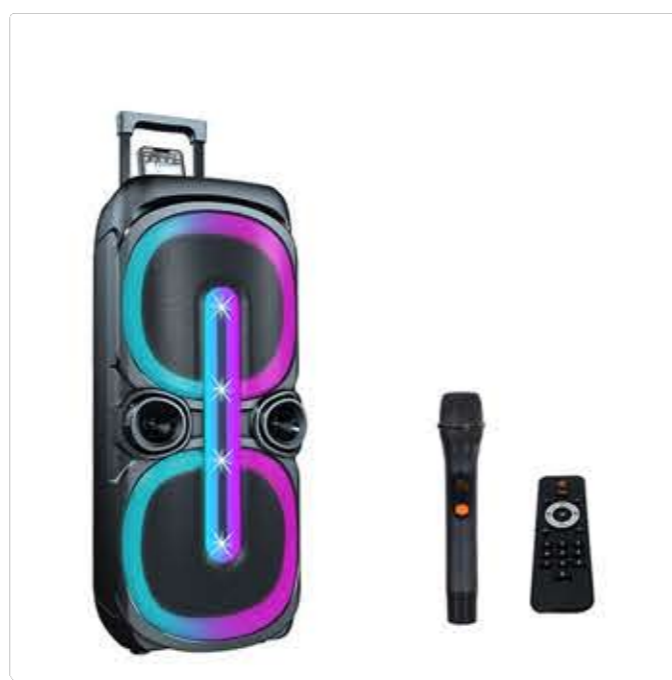

1.model: 8147
2.Speaker size: 8 inches
3.power: 16W
4.Battery: 1800MAH

1.model: 8148
2.Speaker size: 8 inches
3.power: 16W
4.Battery: 1800MAH

1.model: 8301
2.Speaker size: 8 inches*2
3.power: 40W
4.Battery: 3600MAH

1.model: 8152
2.Speaker size: 8 inches
3.power: 16W
4.Battery: 1800MAH

1.model: 8302
2.Speaker size: 8 inches*3
3.power: 40W
4.Battery: 3600MAH

1.model: 10201
2.Speaker size: 8 inches*3
3.power: 40W
4.Battery: 3600MAH

1.model: 8301
2.Speaker size: 8 inches*3
3.power: 40W
4.Battery: 3600MAH

1.model: 8238
2.Speaker size: Double 8 inches
3.power: 40W
4.Battery: 3600MAH

1.model: 8231
2.Speaker size: 8 inches*2
3.power: 40W
4.Battery: 4500MAH

1.model: 10201
2.Speaker size: 10 inches*2
3.power: 60W
4.Battery: 3000MAH

1.model: 8210
2.Speaker size: 8 inches*2
3.power: 30W
4.Battery: 4500MAH

1.model: 8233
2.Speaker size: 8 inches*2
3.power: 40W
4.Battery: 3600MAH