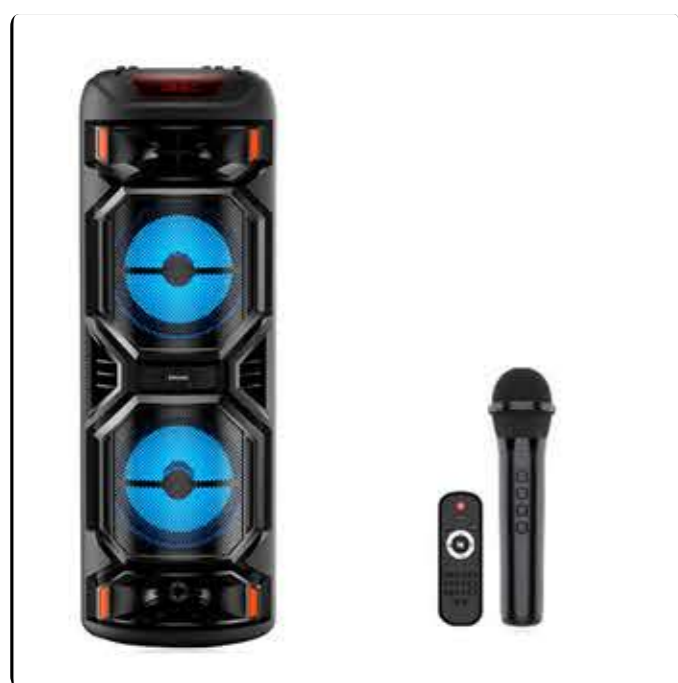

1.model: 8221
2.Speaker size: 8 inches*2
3.power: 40W
4.Battery: 3600MAH