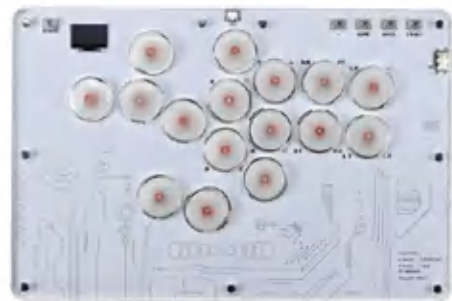

HS-JOY100

HitBox Arcade Stick 16Keys
All-Button Controller Street Fight
for PC/PS3/PS4/Switch/Steam