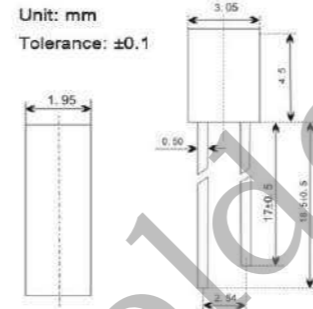

Water Clear Lens

Emitting color:

- White: 2700-6500K (CCT)
  Luminous intensity: 800-1500 mcd
- Red: 620-640nm (Wavelength)
- Yellow: 585-595nm (Wavelength)
  Voltage: 1.8-2.3V
  Luminous intensity: 200-400 mcd
- Blue: 460-475nm (Wavelength)
  Voltage: 2.9-3.5V
  Luminous intensity: 200-500 mcd
- Green: 500-535nm
  Voltage: 2.9-3.5V
  Luminous intensity: 500-800 mcd