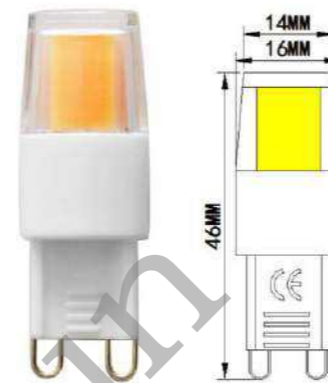

G9-1508
Voltage: AC127V
Actual power: 3W
Luminous Flux: 200lm
LED qty: 1pc 1508 COB
CCT: 3000-6500K