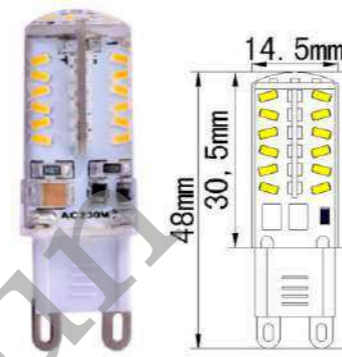

G9-3014-58LED
Voltage:AC 110V/ 220V
Actual Power: 2.0-2.4W
Luminous Flux: 180-210lm
LED Qty: 58pcs 3014 SMD
CCT: 3000-6500K