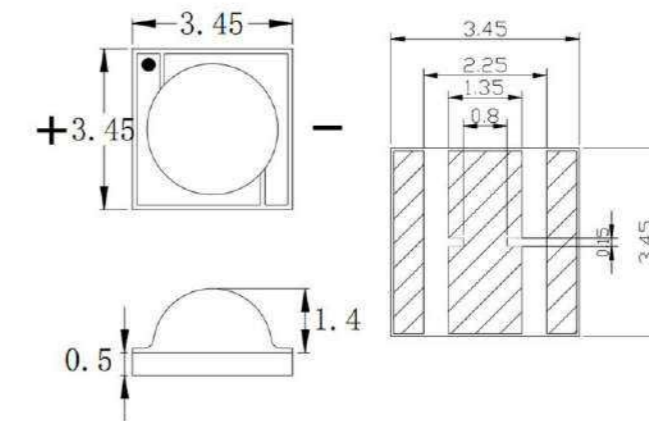

■ SMD3535

CCT	Voltage(V)	Current(mA)	Luminous Efficiency (LM/W)	Ra
2200K(2100K-2400K)	2.8-3.6	350-700	90-120	70
2700K(2500K-2800K)			100-125	
3000K(2900K-3200K)			120-145	
5700K(5300K-6000K)			120-150	
6500K(6000K-7000K)			130-155	

Other Color: ■ Red ■ Yellow ■ Blue ■ Green

SMD5730