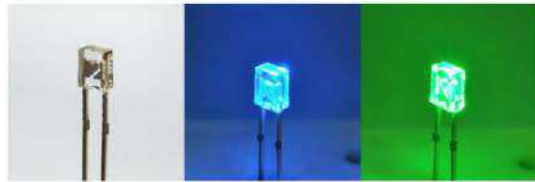

Water Clear Lens

Emitting color:

- White: 2700-6500K (CCT)
  Luminous intensity: 800-1500 mcd
- Red: 620-640nm (Wavelength)
- Yellow: 585-595nm (Wavelength)
  Voltage: 1.8-2.3V
  Luminous intensity: 200-400 mcd
- Blue: 460-475nm (Wavelength)
  Voltage: 2.9-3.5V
  Luminous intensity: 200-500 mcd
- Green: 500-535nm
  Voltage: 2.9-3.5V
  Luminous intensity: 500-800 mcd