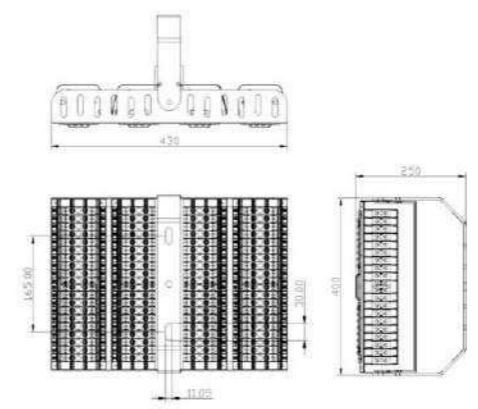

150W LED Flood Light
Voltage: AC 100-277V
CCT: 3000-7000K
Ra≥80
Luminous Efficiency: 90-120LM/W
PF≥0.95