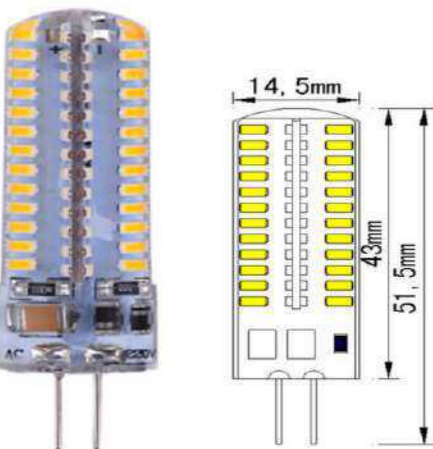

G4-3014-104LED
Voltage: AC110V/ 220V
Actual power: 3.2-3.6W
Luminous Flux: 290- 340lm
LED qty: 104pcs 3014 SMD
CCT: 3000-6500K