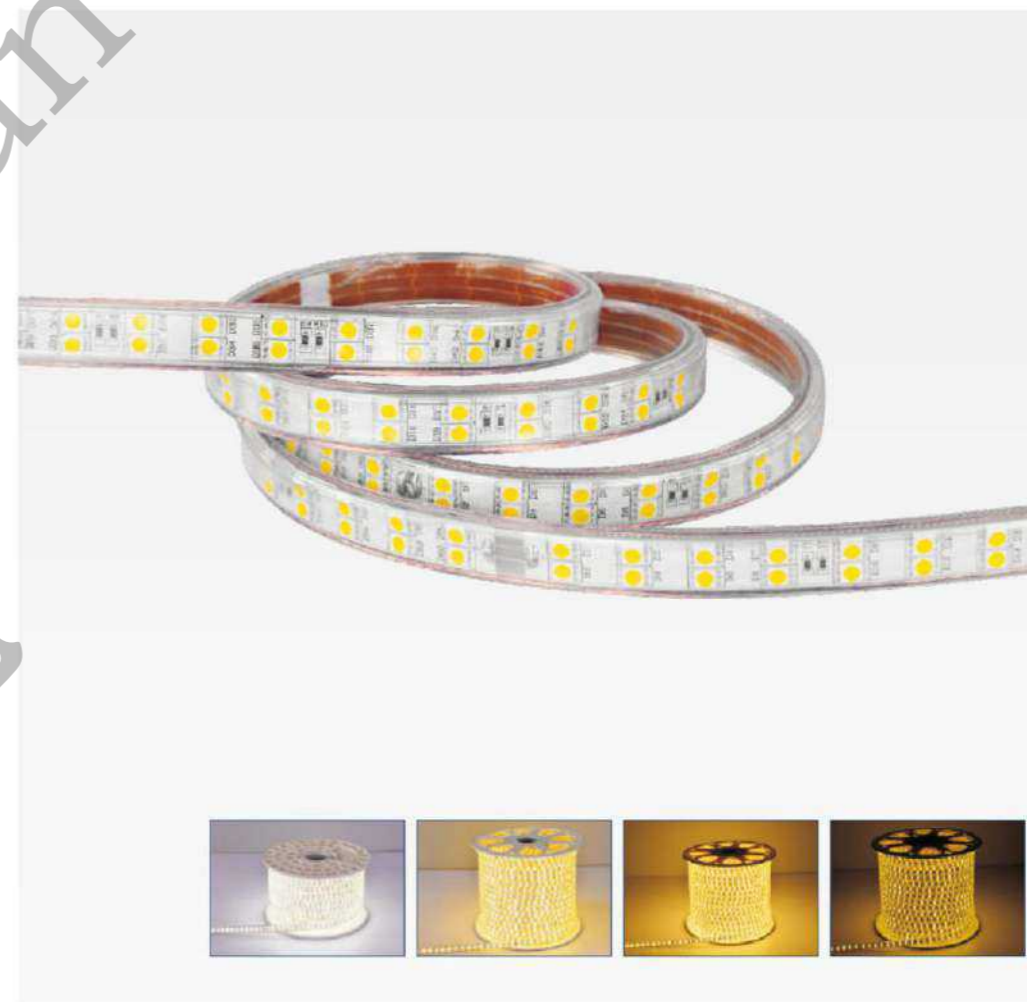

■ 5050 Double Row LED Strip

◆ 100LED/ M 120LED/ M 144LED/ M

◆ Voltage: 110-127V/ 220-240V

◆ IP Rate: IP20/ IP44/ IP65/ IP67/ IP68

◆ Color: White/ Warm White/ Blue/ Red / Green/ Yellow/ Pink

◆ Packing: 5M/ Roll

◆ Customized available