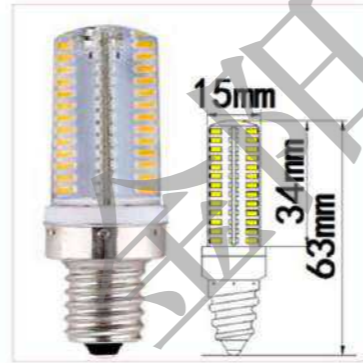

E12-2835-80
Voltage: AC 220~240V
Power: 4.5~4.8 W
Lumen: 380~400 lm
LED Qty: 80pcs 2835 SMD
CCT: 3000-6500K

E12-3014-64
Voltage: AC 220~240V
Power: 2.5~2.8 W
Lumen: 190~210 lm
LED Qty: 64pcs 3014 SMD
CCT: 3000-6500K

E12-3014-72
Voltage: AC 220~240V
Power: 2.5~2.8 W
Lumen: 230~250 lm
LED Qty: 72pcs 3014 SMD
CCT: 3000-6500K

E12-3014-104
Voltage: AC 220~240V
Power: 3.3~3.5 W
Lumen: 290~330 lm
LED Qty: 104pcs 3014 SMD
CCT: 3000-6500K