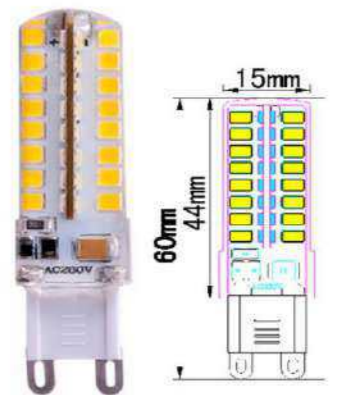

G9-2835-64LED
Voltage:AC 110V/ 220V
Actual Power: 3.5-3.6W
Luminous Flux: 280-310lm
LED Qty: 64pcs 2835 SMD
CCT: 3000-6500K