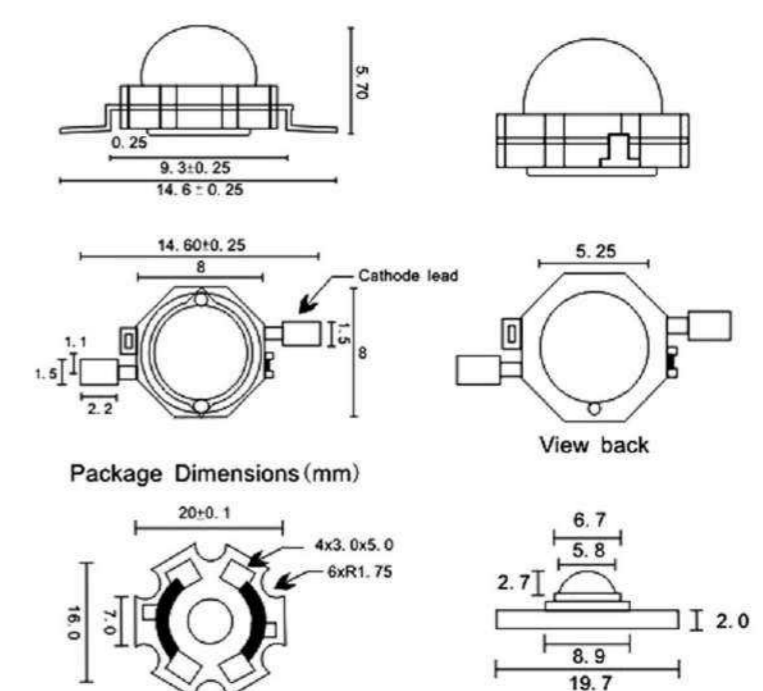

■ High Power LED

Power	CCT	Luminous Flux (lm)	Voltage (V)	DC Forward Current (mA)		
0.5W	Warm White 2800-4500K	30-40	3.2-3.6	150		
	White 4500-6500K	30-50				
1W	Warm White 2800-4500K	70-110		3.2-3.6	350	
	White 4500-6500K	100-120				
3W	Warm White 2800-4500K	170-210			200-230	750
	White 4500-6500K	200-230				

Other Color: ■ Red ■ Yellow ■ Blue ■ Green