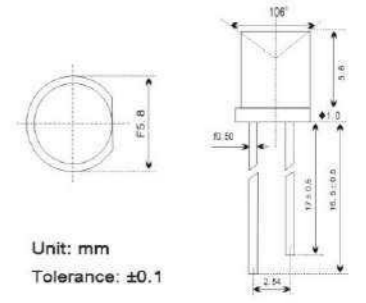

1. **Emitting Color/ Luminous Intensity**
2. White: 100-500 mcd
   - Red: 50-200 mcd
   - Yellow: 50-200 mcd
   - Blue: 50-200 mcd
   - Green: 100-500 mcd