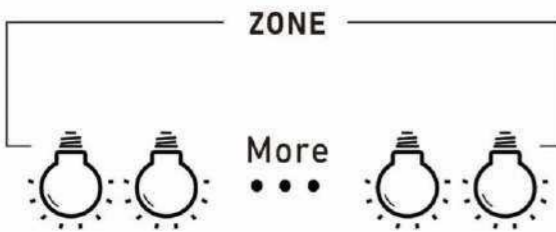

Wireless control