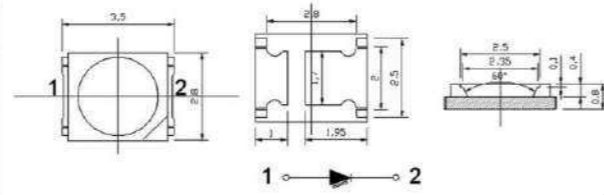

SMD LEDs

LED LIGHT SOURCE

■ SMD2835

Emitting Color: □ White 2800-7500K

Power	Luminous Flux (lm)	Voltage (V)	Ra	DC Forward Current (mA)	
0.2W	24-26	3.0-3.3	70/80	60	
	26-28	2.9-3.2	80		
	53-58		70		
0.5W	55-60	3.0-3.3	70/80		150
	65-70		80		
1W	120-130	6	80