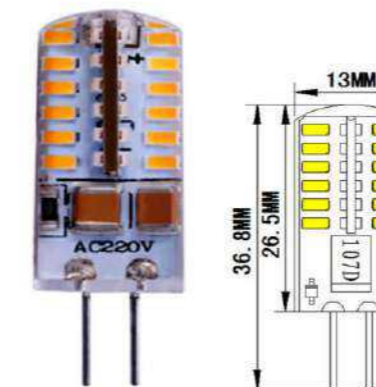

G4-3014-48LED

Voltage: DC24V/ AC220V
Actual Power: 1.8-2.2W
Luminous Flux: 140- 180lm
LED Qty: 48pcs 3014 SMD
Color Temperature: 3000K-6500K