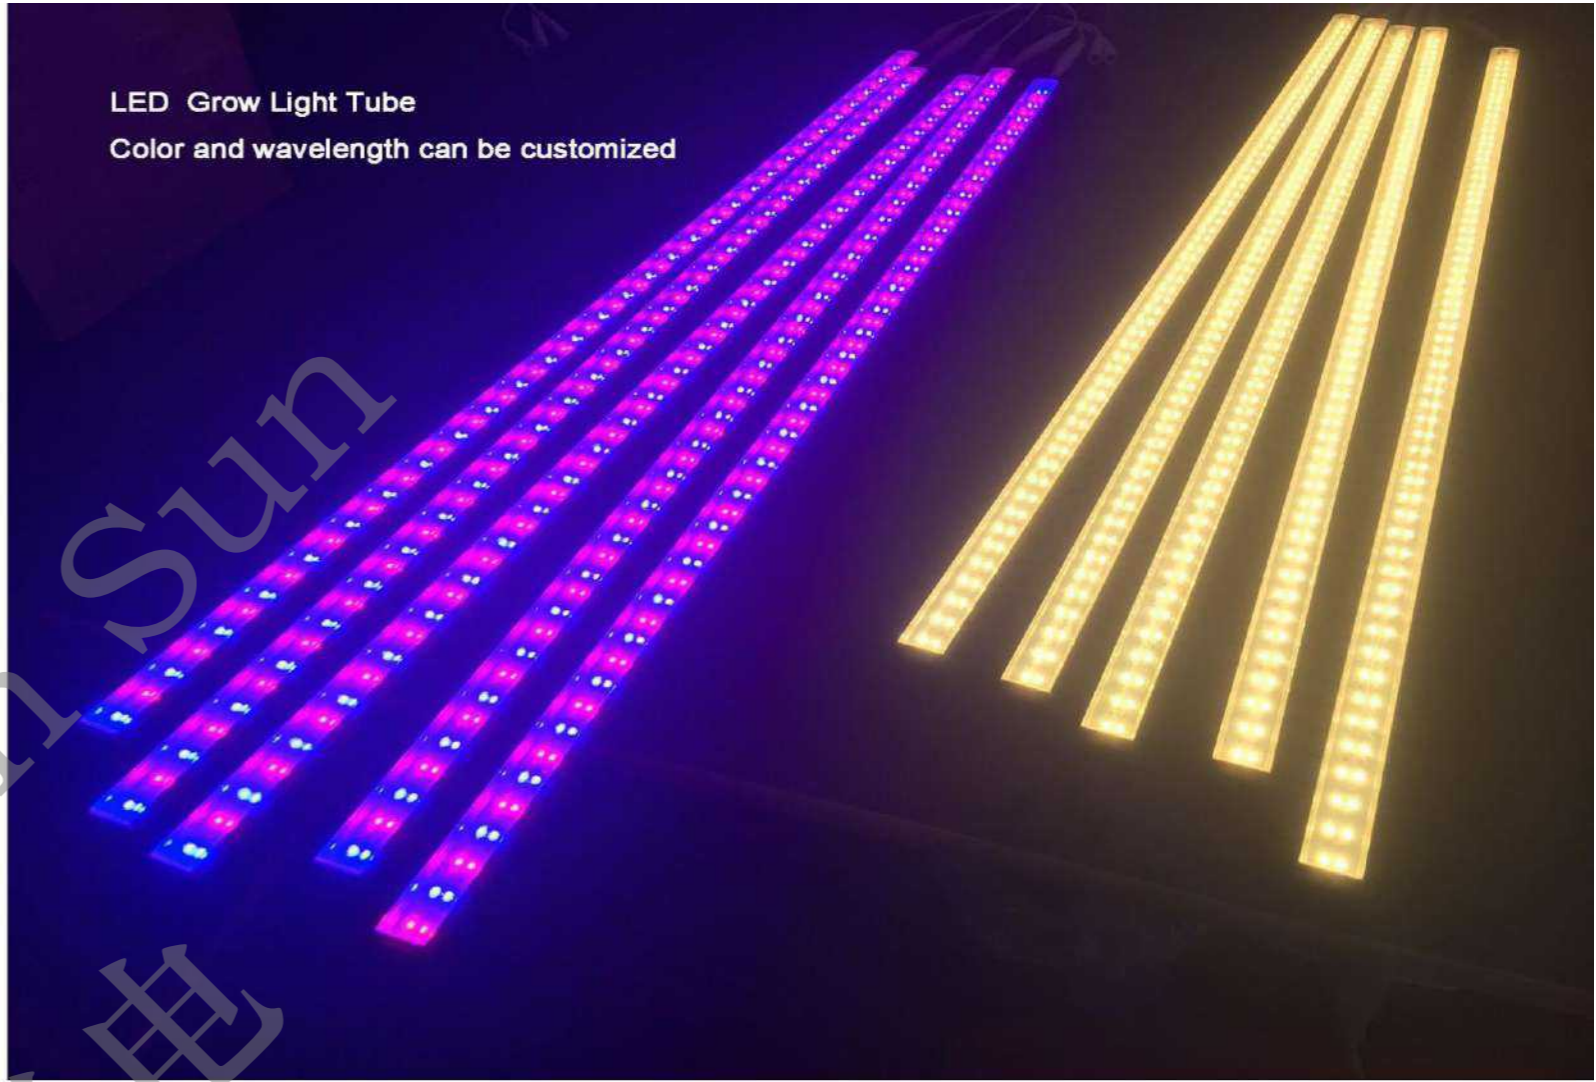

- Ultra thin: 1/4 thickness of traditional flood light
- Full spectrum, COB light source
- High density aviation aluminum
- IP65, LED light source is waterproof
- Intelligent temperature control system is built in to solve heat dissipation problem

LED Grow Light Tube
Color and wavelength can be customized