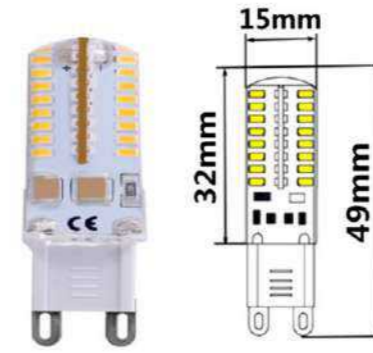

G9-3014-64LED
Voltage:AC 110V/ 220V
Actual Power: 2.2-2.6W
Luminous Flux: 210-230lm
LED Qty: 64pcs 3014 SMD
CCT: 3000-6500K