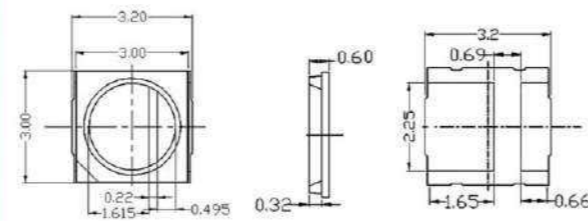

Type:	SMD LED 3030
Voltage (VF):	6.0-6.5 V
Current (IF):	150 mA
Power (W):	1 W
Lumen (lm):	90-110 lm
Color Temperature(K):	6000-6500 K