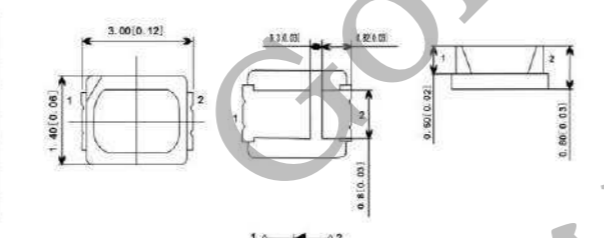

■ SMD3014

CCT	Luminous Flux (lm)	Voltage (V)	DC Forward Current (mA)
Warm White 2800-3200K	6-10	3-3.5	30
	16-20		60
Natural White 4000-4500K	8-12		30
	18-22		60
White 5500-6500K	8-12		30
	18-22		60