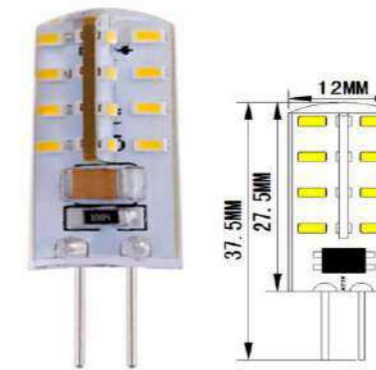

G4-3014-32LED

Voltage: AC110V/ 220V
Actual Power: 1.8-2.0W
Luminous Flux: 120-140LM
LED Qty: 32pcs 3014SMD
Color Temperature: 3000-6500K