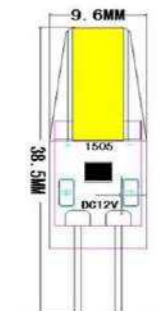

### G4-0705-1W

Voltage: AC/ DC12V  
 Actual Power: 1.0-1.2W  
 Luminous Flux: 120- 140lm  
 LED Qty: 1pc 0705 Sapphire  
 Color Temperature: 3000K-6500K