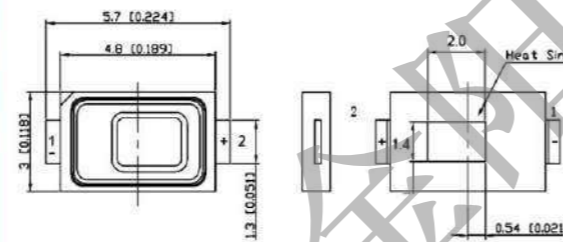

SMD3030

Power	CCT	Luminous Flux (lm)	Voltage (V)	DC Forward Current (mA)	Ra
0.5W	White 2800-7500K	50-55	3.0-3.3	120	70
		55-60		150	
		60-65			

Other Color: ■ Red ■ Yellow ■ Blue ■ Green ■ Pink ■ Violet