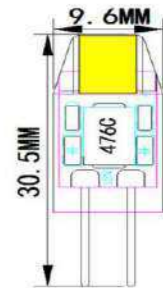

LED Bulb

G4 / G9 Bulb

G4-0705-1W

Voltage: AC/ DC12V
Actual Power: 1.0-1.2W
Luminous Flux: 120- 140lm
LED Qty: 1pc 0705 Sapphire
Color Temperature: 3000K-6500K