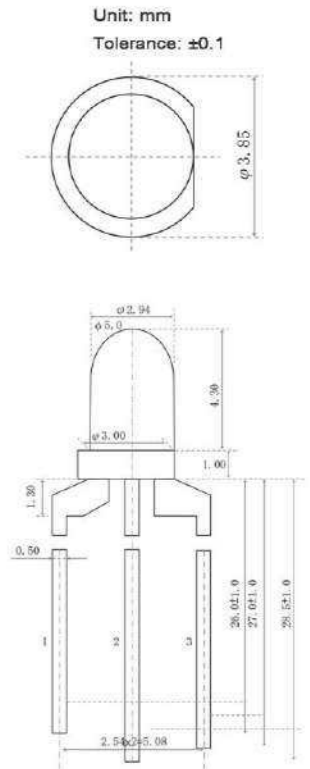

Water Clear / Frosted Lens

Emitting color:

- White: 2700-6500K (CCT)
- Red: 620-640nm (Wavelength)
- Yellow: 585-595nm (Wavelength)
- Blue: 460-475nm (Wavelength)
- Green: 500-535nm
- Bi-color