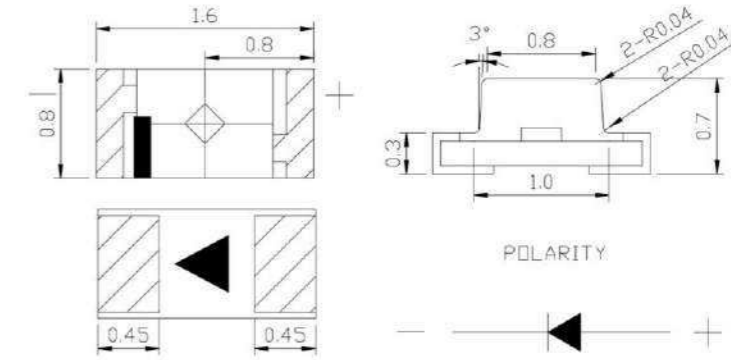

■ SMD0603

Color: White Voltage: 3V Luminous Intensity: 750mcd Current: 20mA