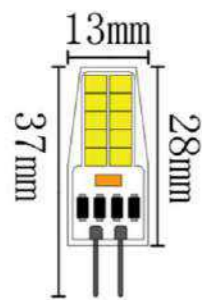

G4-2835-20LED

Voltage: AC/DC 10-20V
Actual Power: 2.5W
Luminous Flux: 240-260LM
LED Qty: 20pcs 2835 SMD
Color Temperature: 3000-6500K