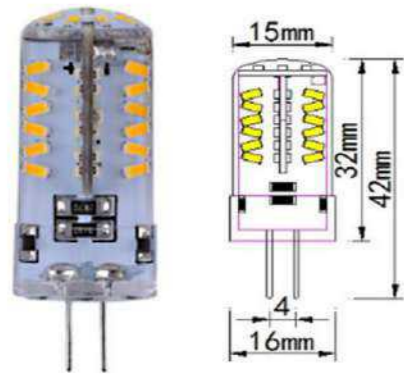

G4-3014-67LED
Voltage: DC12V
Actual Power: 2.2-2.5W
Luminous Flux: 140- 180lm
LED Qty: 48pcs 3014 SMD
Color Temperature: 3000K-6500K