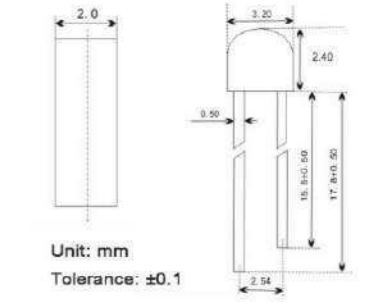

1. **Emitting Color/ Luminous Intensity**
2. White: 1000-1800 mcd
   - Red: 400-600 mcd
   - Yellow: 50-200 mcd
   - Blue: 500-1000 mcd
   - Green: 700-1800 mcd