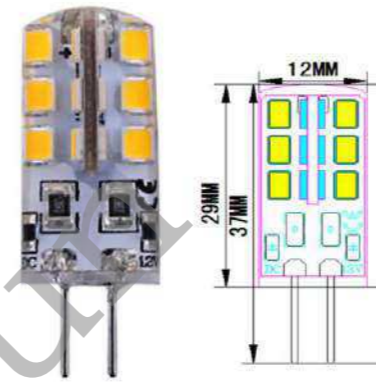

G4-2835-24LED

Voltage: AC/DC 10-20V
Actual Power: 1.5-1.9W
Luminous Flux: 150-170LM
LED Qty: 24pcs 2835 SMD
Color Temperature: 3000-6500K