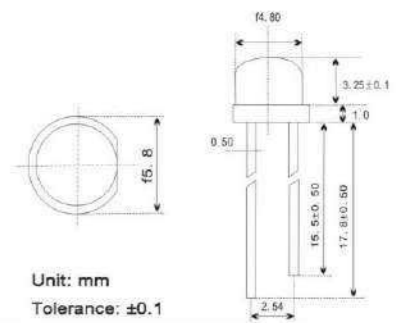

1. **ø5mm Straw Hat LED**
   Emitting Color/ Luminous Intensity
2. White: 700-2000 mcd
   - Red: 100-300 mcd
   - Yellow: 100-300 mcd
   - Blue: 150-400 mcd
   - Green: 250-1500 mcd