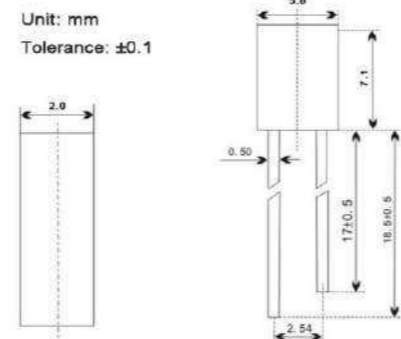

Lens Color: Emitting Color

- Red: Red 620-640nm (Wavelength)
- Yellow: Yellow 585-595nm (Wavelength)
- Blue: Blue 460-475nm (Wavelength)
- Green: Green 500-535nm (Wavelength)