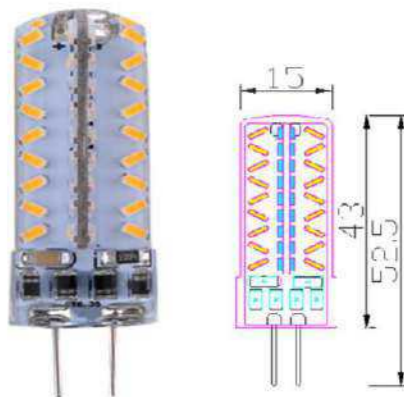

G4-3014-72LED
Voltage: AC110V/ 220V
Actual power: 2.8-3.3W
Luminous Flux: 240- 270lm
LED qty: 72pcs 3014 SMD
CCT: 3000-6500K