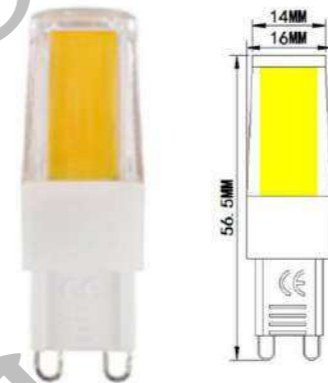

G9-2508
Voltage: AC 220V
Actual power: 3W
Luminous Flux: 270lm
LED qty: 1pc 2508 COB
CCT: 3000-6500K