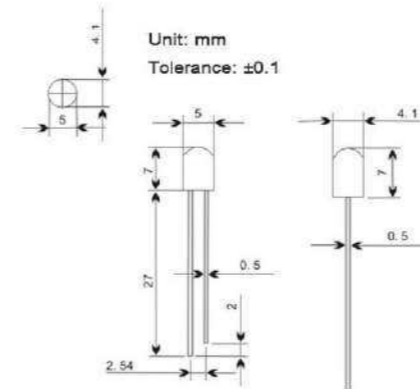

Rectangle LED 2x3x4mm

Water Clear Lens

Emitting color:

- White: 2700-6500K (CCT)
  Luminous intensity: 800-1500 mcd
- Red: 620-640nm (Wavelength)
- Yellow: 585-595nm (Wavelength)
  Voltage: 1.8-2.3V
  Luminous intensity: 200-400 mcd
- Blue: 460-475nm (Wavelength)
  Voltage: 2.9-3.5V
  Luminous intensity: 200-500 mcd
- Green: 500-535nm
  Voltage: 2.9-3.5V
  Luminous intensity: 500-800 mcd

3 Leads Dip LED

Water Clear / Frosted Lens

Emitting color:

- White: 2700-6500K (CCT)
- Red: 620-640nm (Wavelength)
- Yellow: 585-595nm (Wavelength)
- Blue: 460-475nm (Wavelength)
- Green: 500-535nm
- Bi-color

Rectangle LED 2x5x7mm

Lens Color: Emitting Color

- Red: Red 620-640nm (Wavelength)
- Yellow: Yellow 585-595nm (Wavelength)
- Blue: Blue 460-475nm (Wavelength)
- Green: Green 500-535nm (Wavelength)

Oval LED ø4mm/ 5mm

Lens Color

Emitting Color

□ Water Clear

□ White: 2700-6500K (CCT)
Voltage: 2.9-3.5V
Luminous intensity: 2000-3000 mcd

■ Red
■ Yellow

■ Red: 620-640nm (Wavelength)
■ Yellow: 585-595nm (Wavelength)
Voltage: 1.8-2.3V
Luminous intensity: 500-1400 mcd

■ Blue:

■ Blue: 460-475nm (Wavelength)
Voltage: 2.9-3.5V
Luminous intensity: 500-800 mcd

■ Green:

■ Green: 500-535nm
Voltage: 2.9-3.5V
Luminous intensity: 1500-2000 mcd