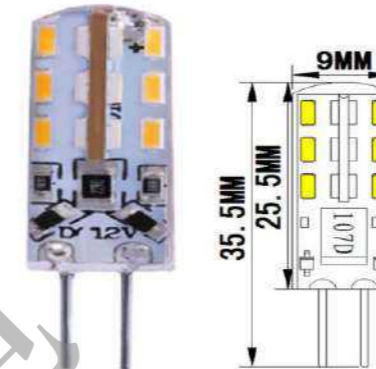

G4-3014-24LED

Voltage: AC/DC 10-20V
Actual Power: 1-1.2W
Luminous Flux: 80-100LM
LED Qty: 24pcs 3014SMD
Color Temperature: 3000-6500K