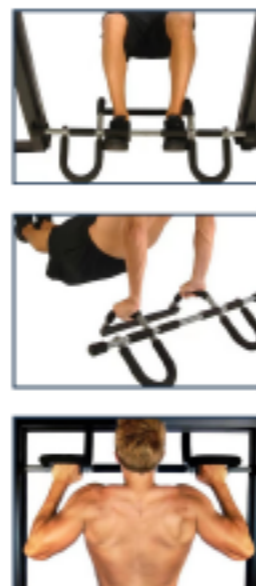

Model NO. FN-D04

Product Size	99*39*27 cm	Outer Carton Size	56.5*28.5*47.5 cm
Main Tube	Φ25*1.0/1.2 mm	Port	Ningbo
Inner Box Size	55.5*8.5*23 cm	1*20FT	2070PCS
G.W./N.W.	23/22 kgs	1*40FT	3820PCS
Packing	6PCS/CTN	1*40HQ	5430PCS