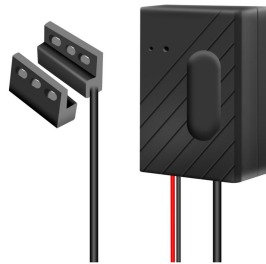

Key Product Ranges Photo

Smart WIFI security sensor

wifi connection
battery power
easy to install
Tuya APP control