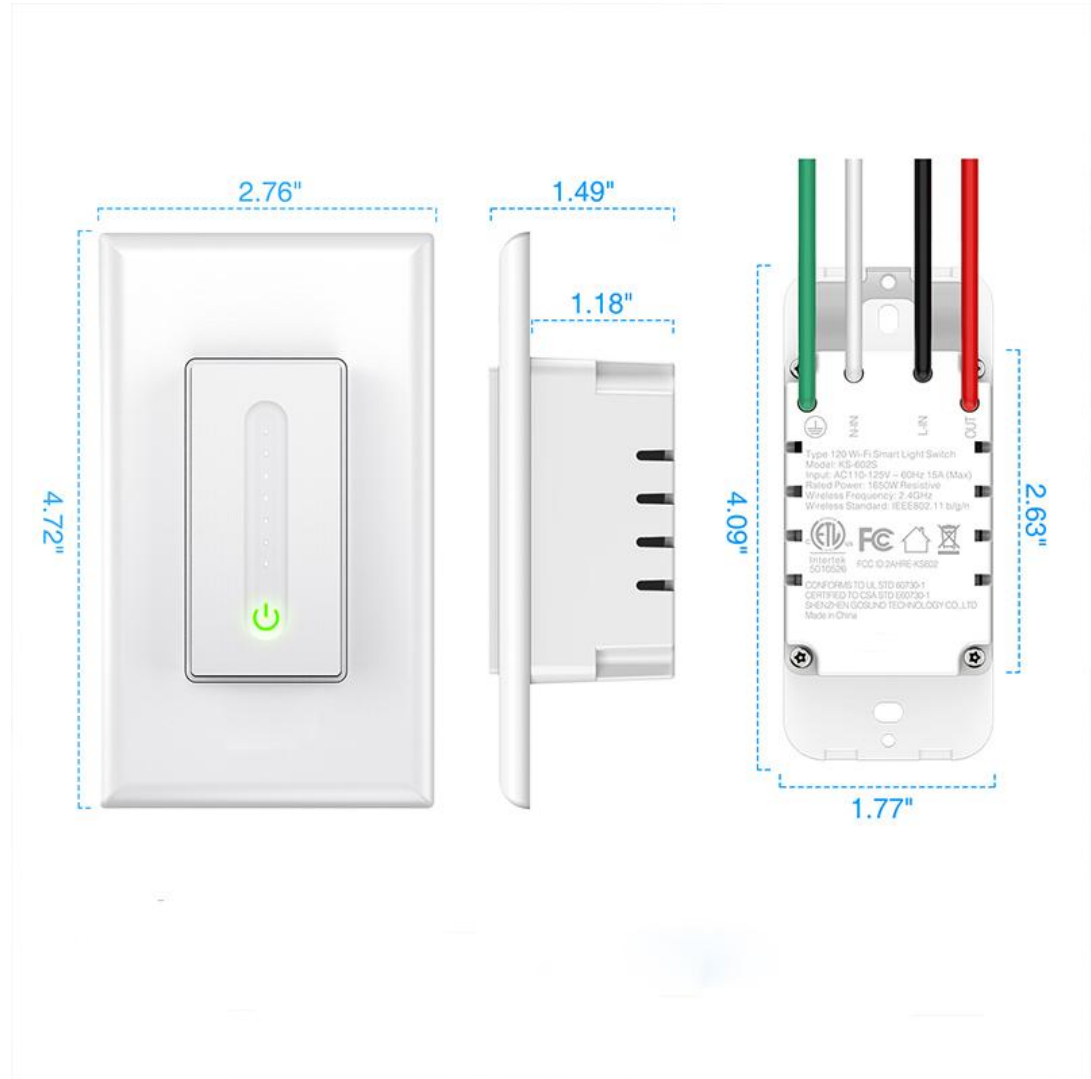

Key Product Ranges Photo

Smart WIFI Dimmer switch

US standard support
wifi
Slide screen
easy to install
Tuya APP control