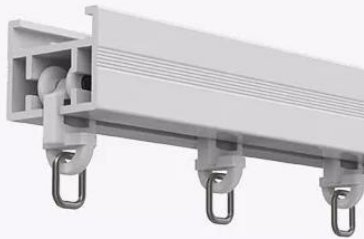

Key Product Ranges Photo

Smart curtain system

**RUNNER
& TRACK**