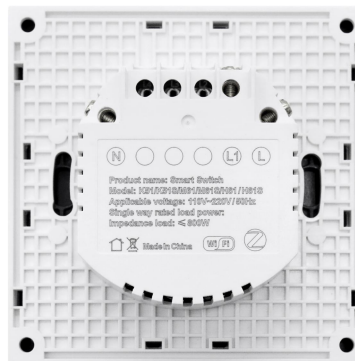

## Smart home WIFI switch

**EU/UK standard  
Tic Tac Switch  
Touch glass switch  
easy to install  
Tuya APP control**