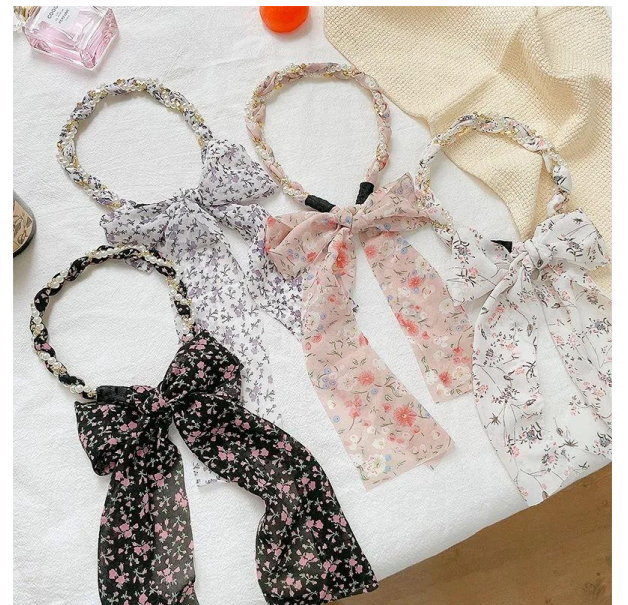

Our products can pass CE, EN71, REACH, CPSIA, CP65, TPCH, ASTM, OEKO TEX 100 Standards by SGS, BV and Intertek.

BE  
KIND

BE  
KIND