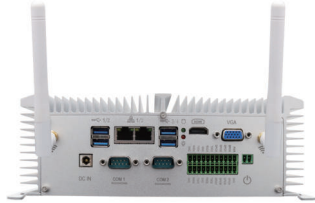

G4

CPU: Intel 4th/ 7th/ 8th Gen Core i5/ i7/ Celeron J1900
Memory: 1*DDR4 slot/ 2*DDR4 slot
(Refer to the CPU)
Storage: 1*MSATA3.0 SSD slot
1*SATA3.0 HDD or SSD slot
OS: Windows 10/ Linux
Network: 2*Intel i211 Giga LAN
WIFI: 1*Mini PCIE-half slot
Fan: Fanless
Size: 150*83*224mm
I/O: 1*12V DC in/ 4*USB 2.0/ 4*USB 3.0/ 1*VGA/ 1*HDMI 1.4/ 2*RS232 COM/ 2*RJ45 Giga LAN/ 1*GPIO/ 1*MIC/ 1*SPK/ 1*SIM card slot/ 1*Reset/ 1*CMOS clear button/ 1*2Pin Phoenix terminal power supply input