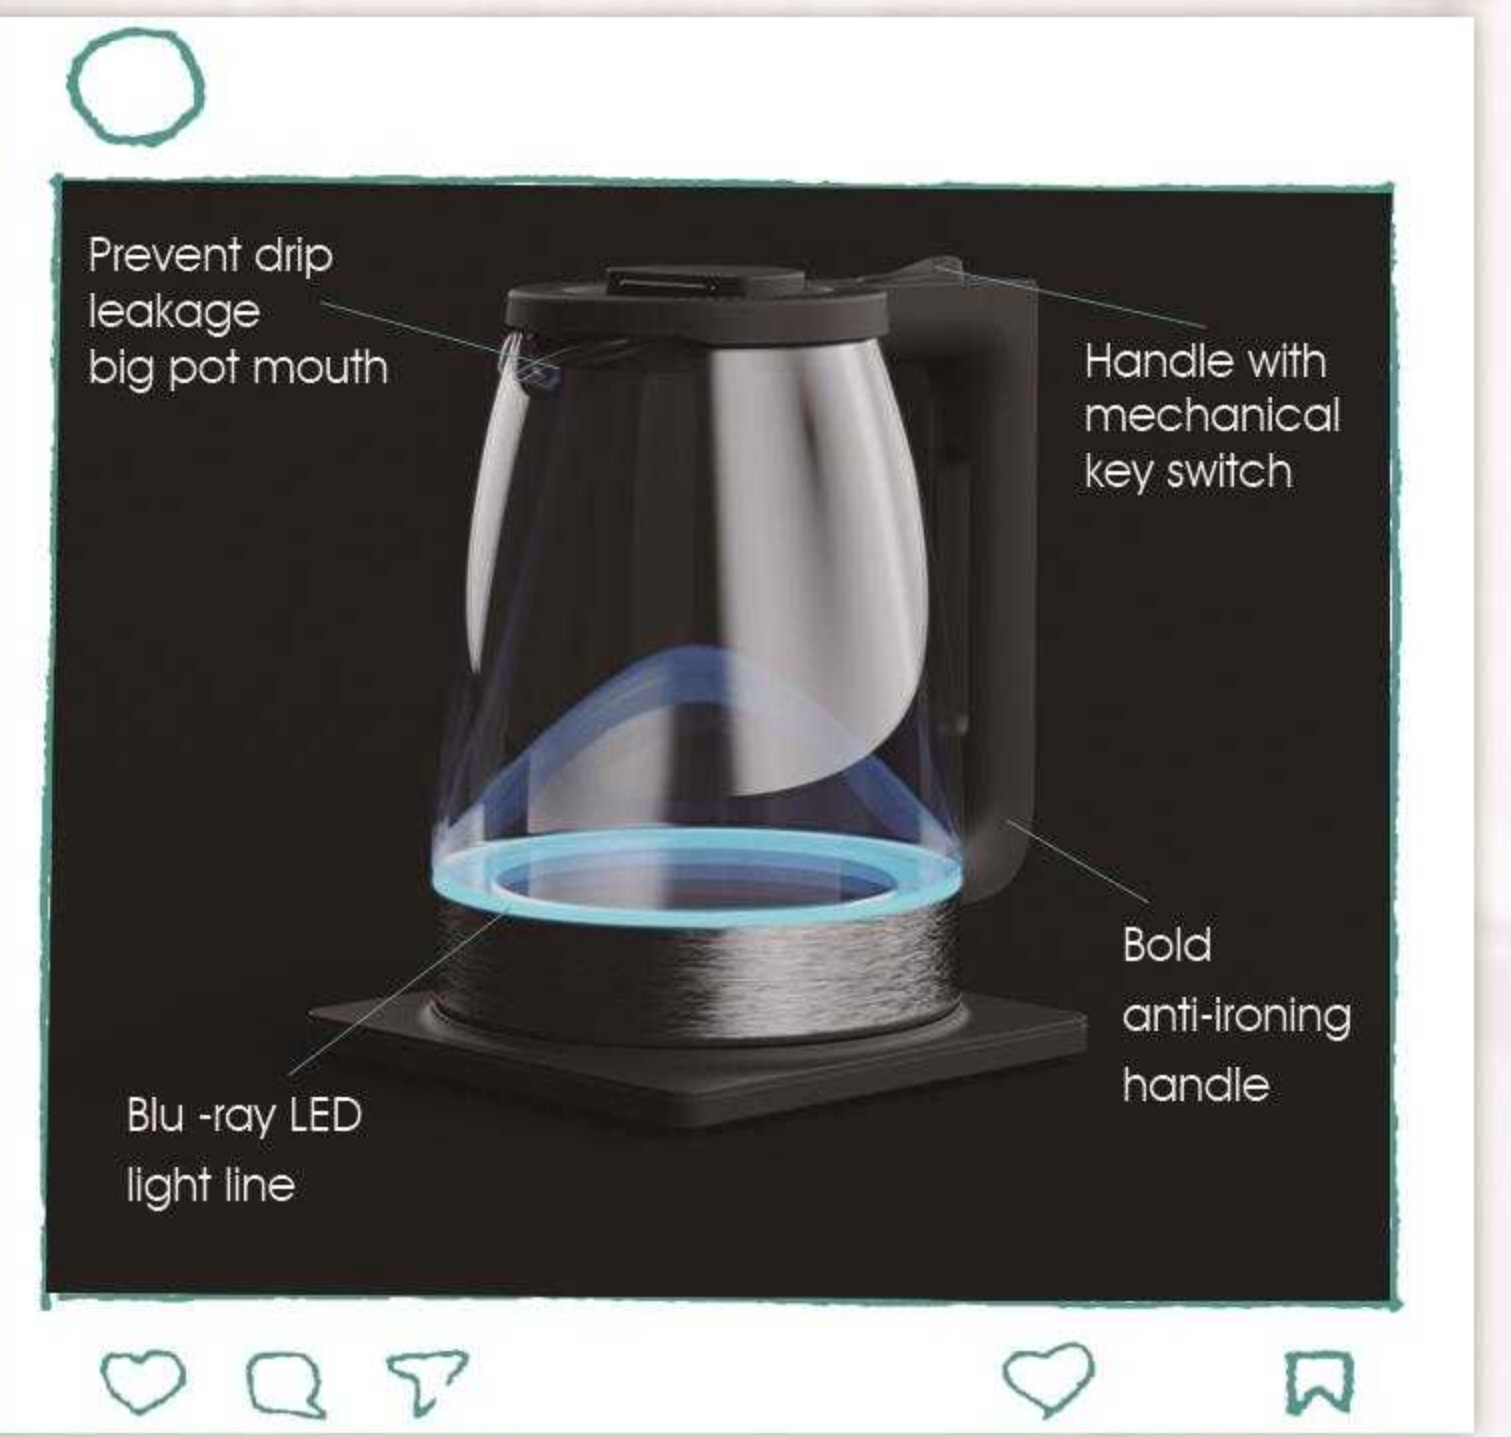

PACKING DETAILS	
N.W.: 14 KG	G.W.: 15KG
12PCS/CTN	215×185×248MM
Carton: 570×455×511MM	

- Blue LED light while boiling
- Auto shut-off, boil dry and overheat protection, Keep warm function optional
- Customed (Brand / color box (with EPE form protection) / carton / plug)
- 20'GP: 2592pcs / 40'HQ: 6296pcs

Material: High borosilicated glass body / Black pp plastic parts / SUS201 heating plate

Rated power: 1500W-1800W / 1850W-2200W   **Capacity:** 1.8L

Rated voltage: 220V (110V can be customized)

Color: Blue ■ Green ■ Yellow ■ Red ■ Black ■