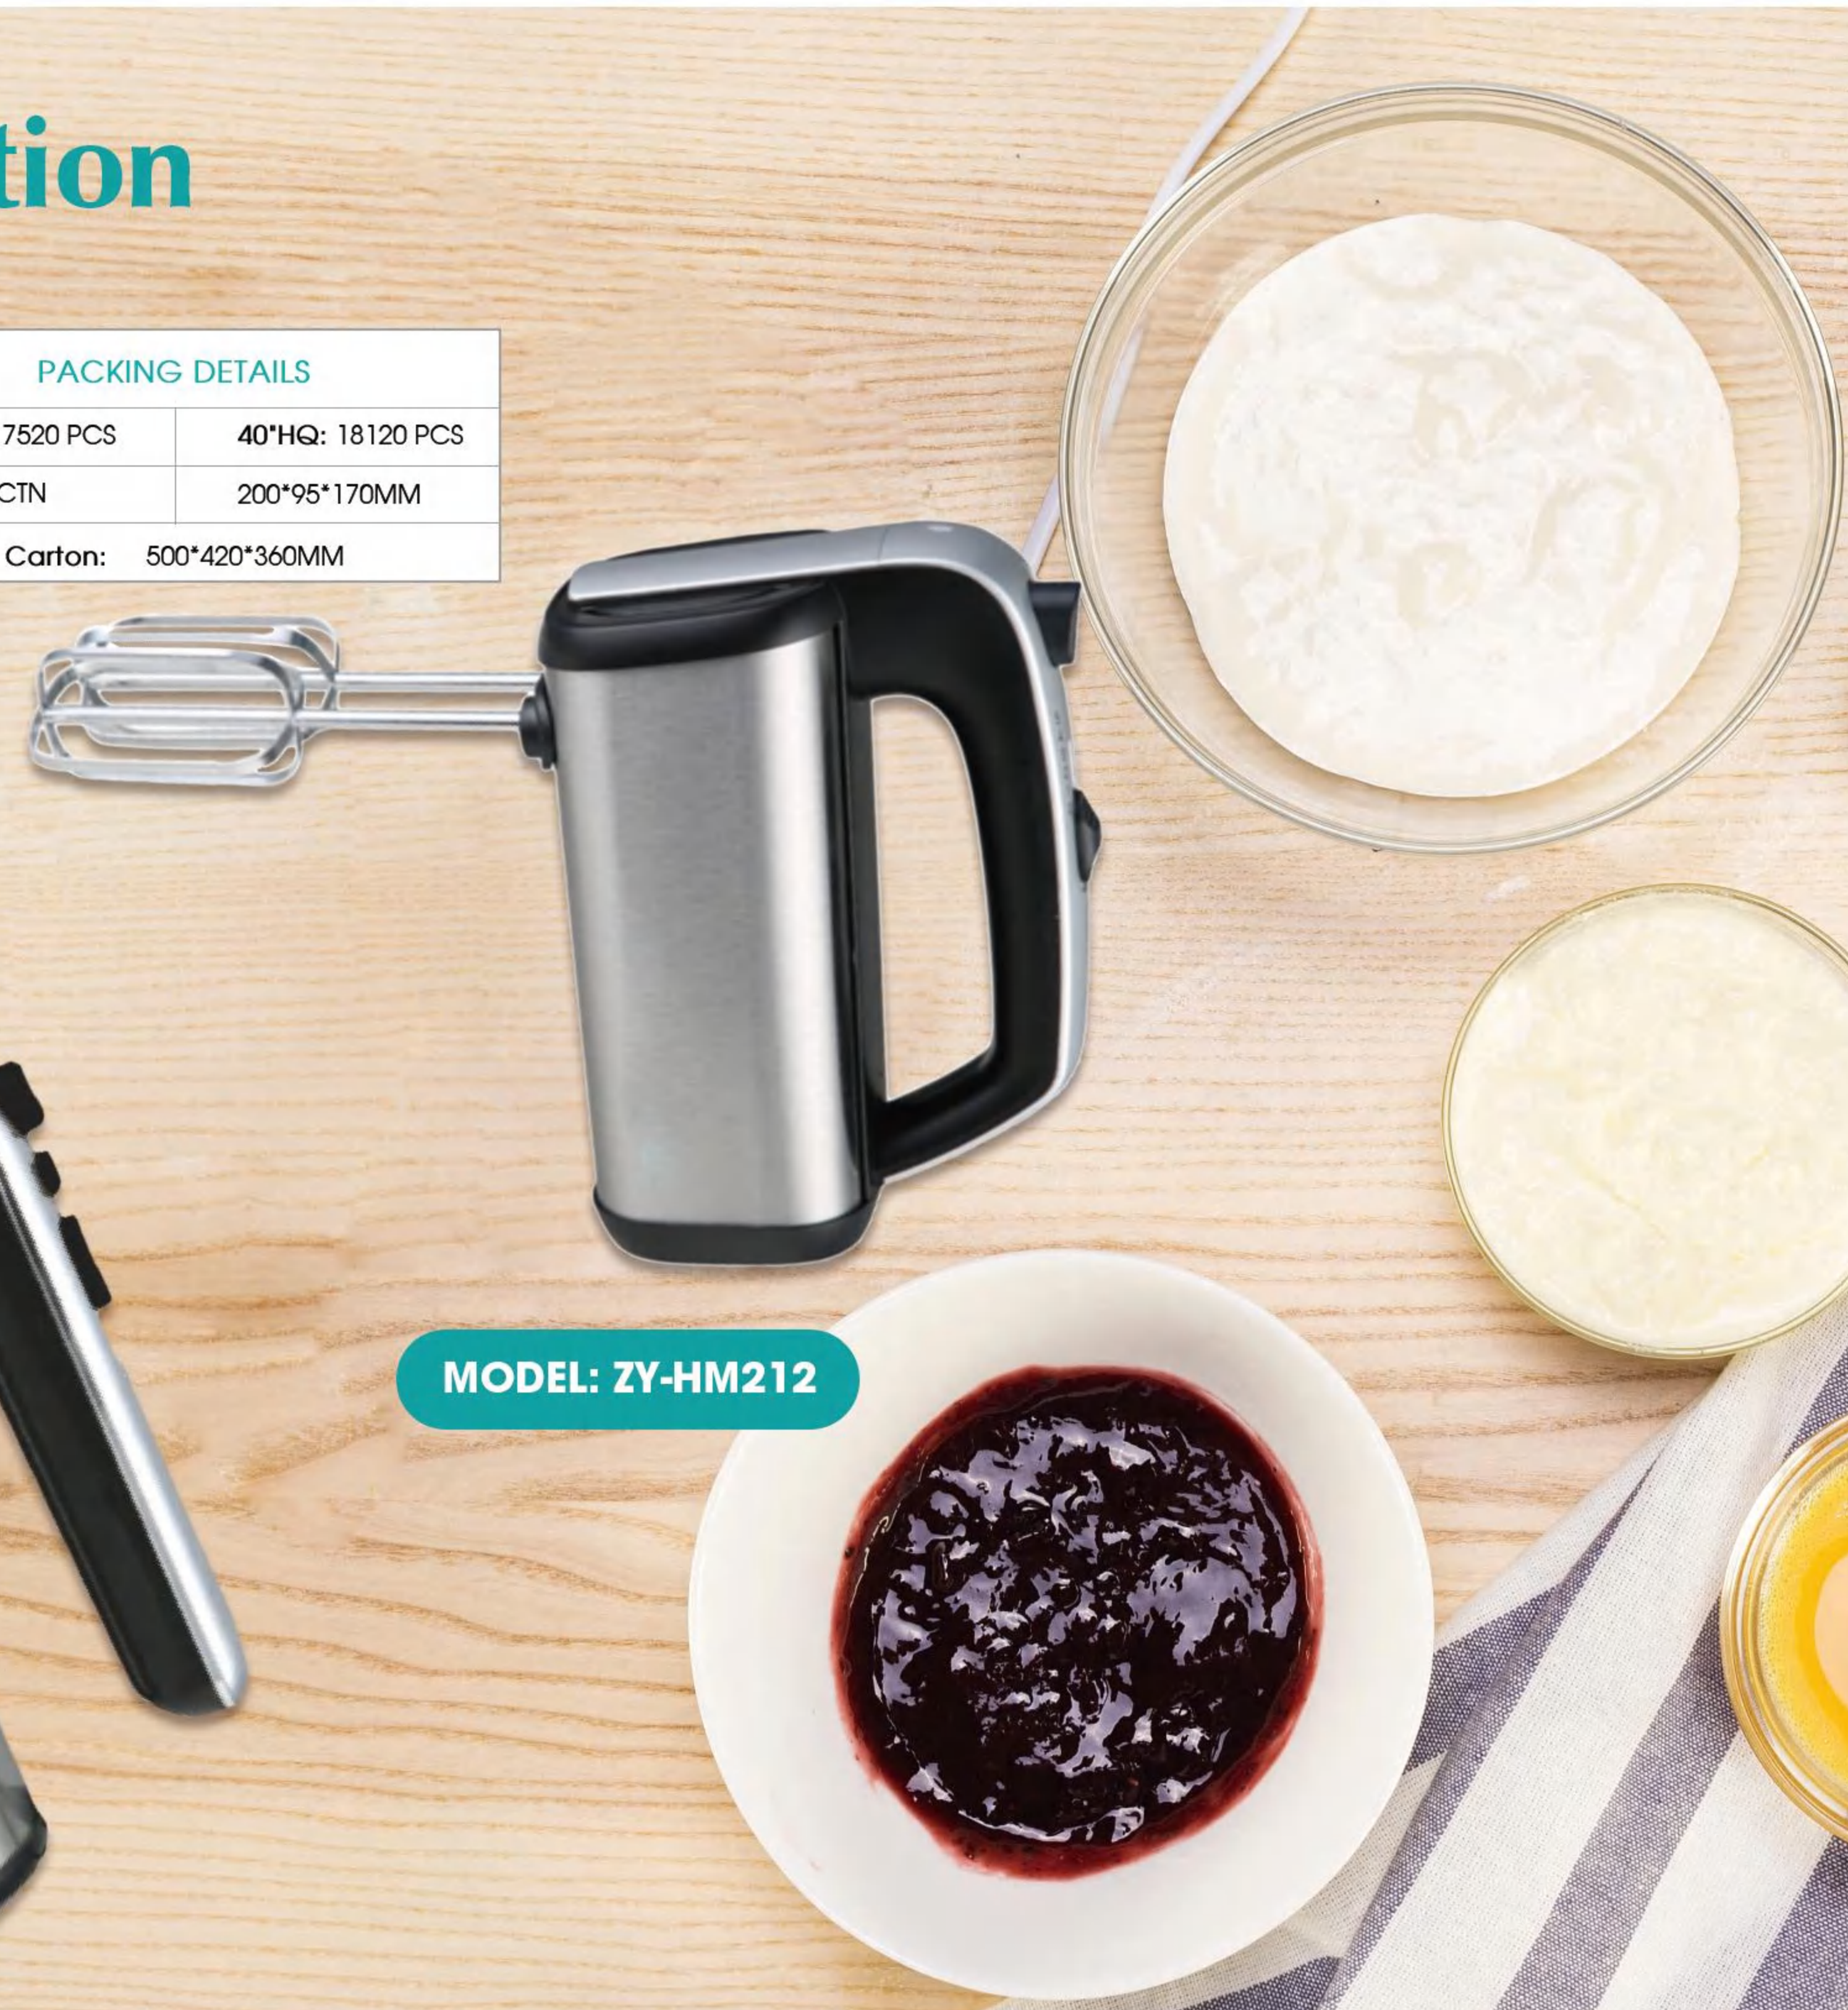

Hand Mixer Quotation

Power: 150W
Voltage: AC220~240V 50/60Hz
5 speeds setting
High quality S/S twin mixer blades
Stainless steel body
5420 CCA motor
Power cord: 2*0.5*1.0m length CCA wire, two round pin plug

PACKING DETAILS	
20*GP: 7520 PCS	40*HQ: 18120 PCS
20PCS/CTN	200*95*170MM
Carton: 500*420*360MM	

MODEL: ZY-HM212