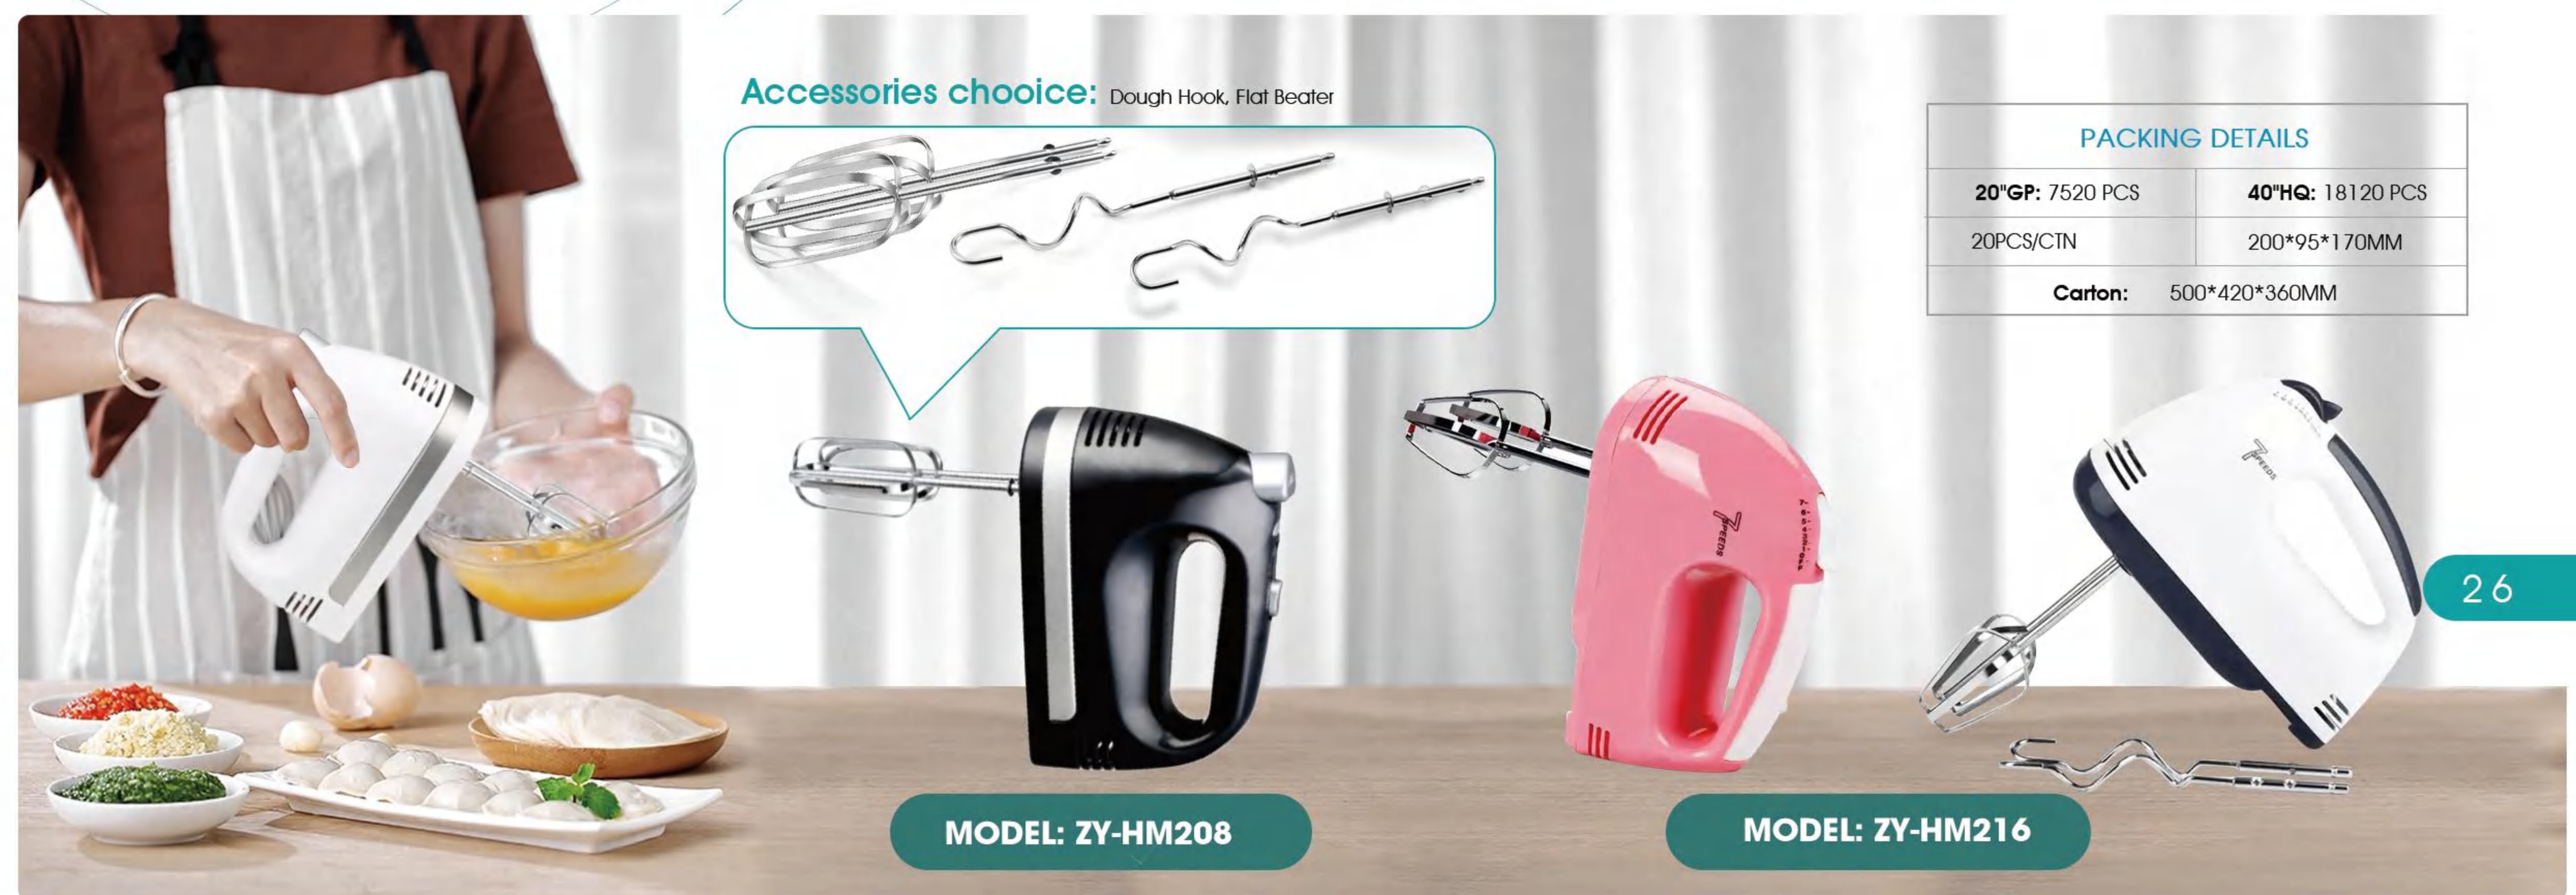

Rated power: 200W **Product Capacity:** 50g

Rated voltage: 220V (110V can be customized)

Color: Blue ■ Green ■ Yellow ■ Red ■ Black ■

MODEL: ZY-C204

MODEL: ZY-C202

Hand Mixer Quotation

Accessories choice: Dough Hook, Flat Beater