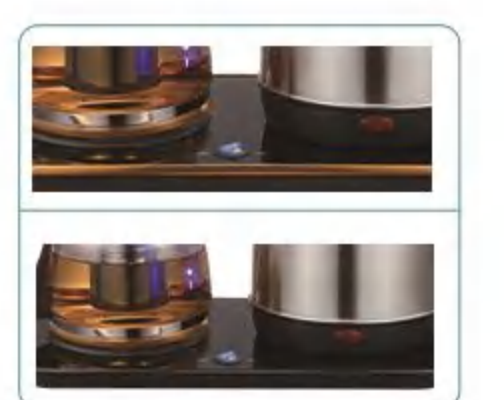

Gold edge base optional