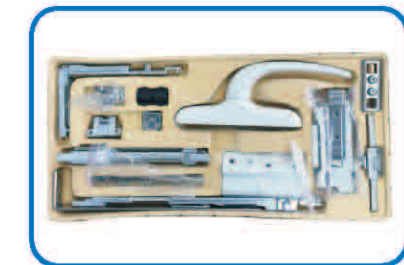

# Hardware Series

Door Closer  
Item No.: DC-851

Floor Closer  
Item No.: FC-856

Door Guard  
Item No.: DG-861

Crescent Lock  
Item No.: CL-871

Window Lock  
Item No.: WL-881

Tilt-Turn  
Item No.: TT-891

Flange  
Item No.: FL-901