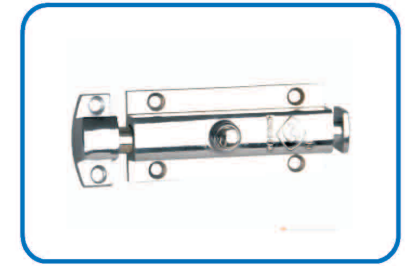

# Hardware Series

Window Hinge  
Item No.: WH-641

Drawer Slide  
Item No.: DS-FGV

Drawer Slide  
Item No.: DS-604

Ball Bearing Slide  
Item No.: 3509

Ball Bearing Slide  
Item No.: 4510

Ball Bearing Slide  
Item No.: 4512H

Zinc Handle  
Item No.: DH-661

Stainless Steel Handle  
Item No.: DH-671

Iron Handle  
Item No.: DH-681

Door Viewer  
Item No.: DV-691

Door Viewer  
Item No.: DV-692

Door Viewer  
Item No.: DV-693

# Hardware Series

Iron Bolt  
Item No.: DB-701

Iron Bolt  
Item No.: DB-702

Zinc Bolt  
Item No.: DB-711

Stainless Steel Bolt  
Item No.: DB-721

Brass Bolt  
Item No.: DB-731

Hasp & Staple  
Item No.: HS-741