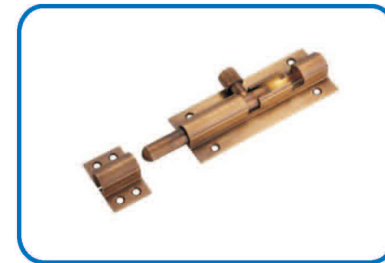

Zinc Handle  
Item No.: DH-661

Stainless Steel Handle  
Item No.: DH-671

Iron Handle  
Item No.: DH-681

Door Viewer  
Item No.: DV-691

Door Viewer  
Item No.: DV-692

Door Viewer  
Item No.: DV-693

# Hardware Series

Iron Bolt  
Item No.: DB-701

Iron Bolt  
Item No.: DB-702

Zinc Bolt  
Item No.: DB-711

Stainless Steel Bolt  
Item No.: DB-721

Brass Bolt  
Item No.: DB-731

Hasp & Staple  
Item No.: HS-741

Shelf Bracket  
Item No.: SB-751

Corner Brace  
Item No.: CB-756

Flat Corner  
Item No.: FC-761

Hydraulic Support  
Item No.: HS-771

Pneumatic Support  
Item No.: PS-781

Fixed Support  
Item No.: FS-791