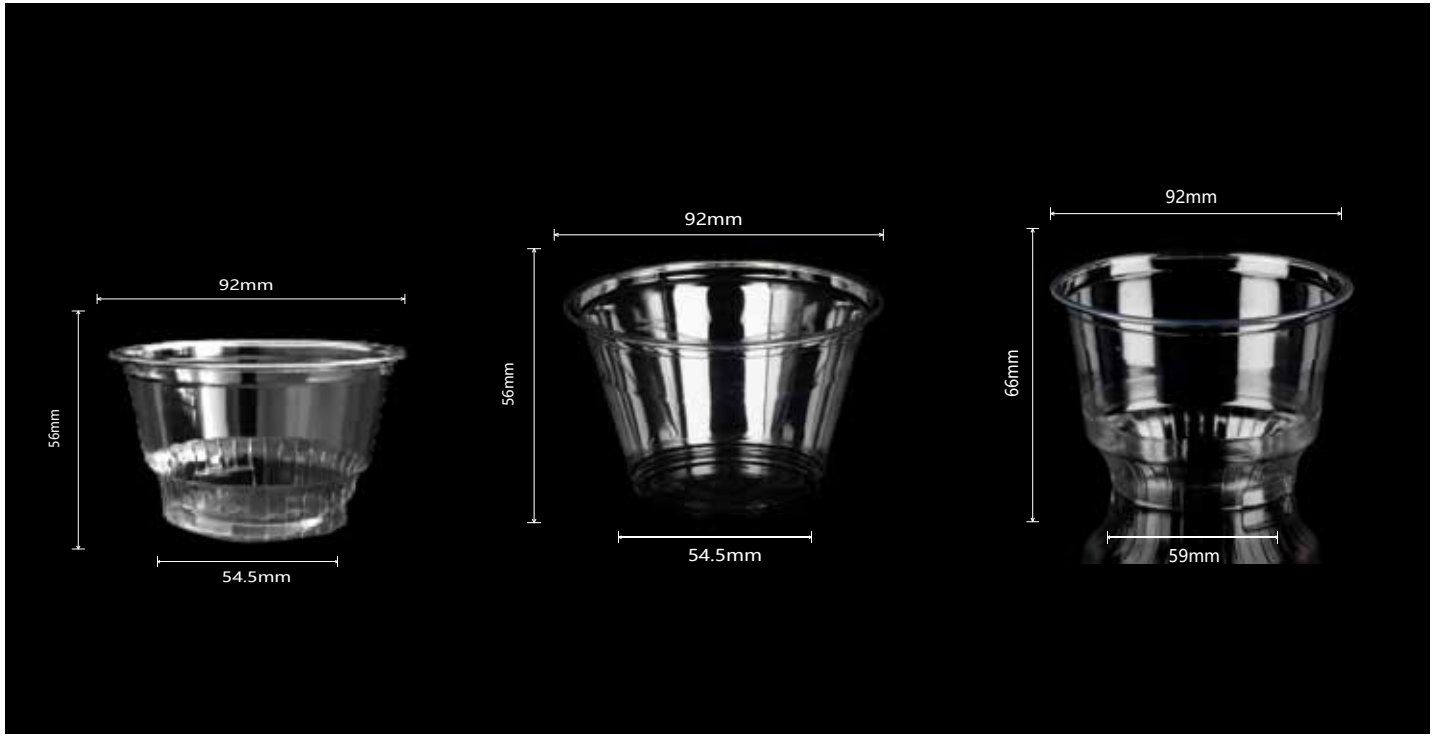

92 PET cup

92-5.5oz

carton size: 48*39*38cm 1000pcs

150ml 8.2g

92-7oz

carton size: 47.5*38.5*41cm 1000pcs

200ml 6.5g

92-8oz

carton size: 48*39*34cm 1000pcs

280ml 9g

92-9oz

carton size: 47.5*38.5*41cm 1000pcs

260ml 8g

92-10oz

carton size: 48*38*39.5cm 1000pcs

300ml 10g

92-12oz

carton size: 48*38*41.5cm 1000pcs

360ml 11g

92-14oz

carton size: 48*38*40cm 1000pcs

420ml 11g

92-16oz

carton size: 47*38.5*41cm 1000pcs

500ml 10.5g