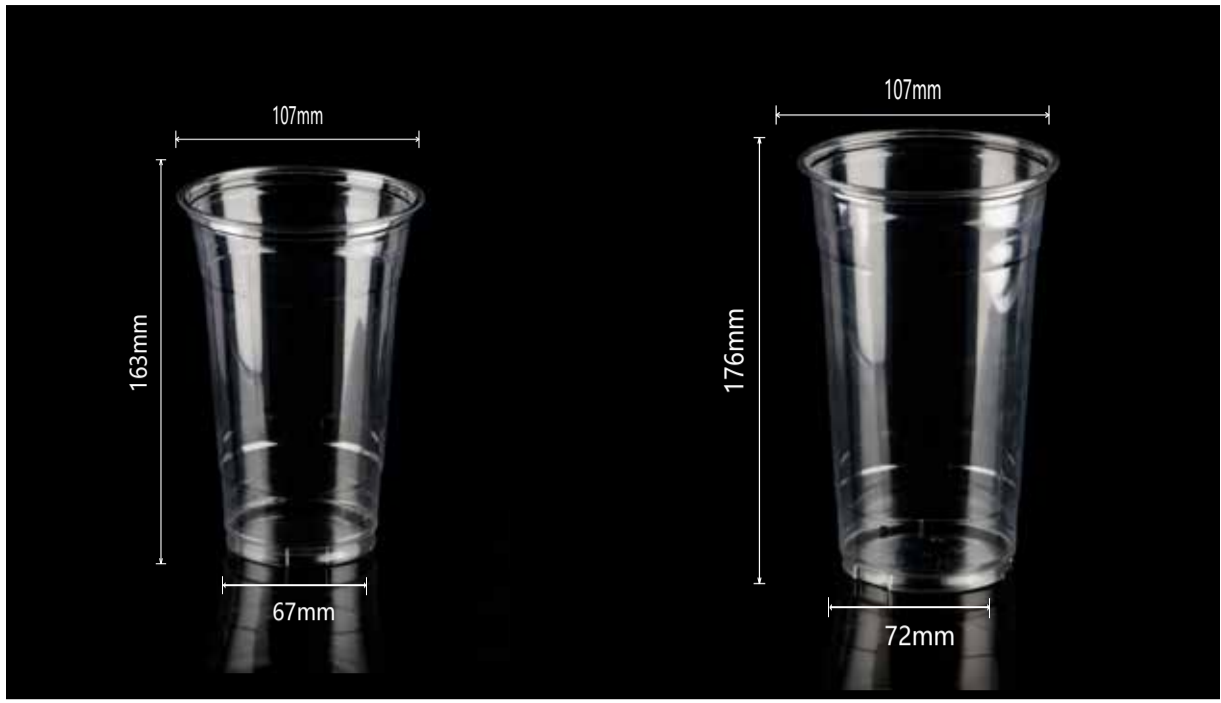

107 PET cup

107-30oz

carton size: 45*34*58cm 600pcs

840ml 20g

107-32oz

carton size: 45*34*55cm 600pcs

1000ml 20g

117 PET cup

117-8oz

carton size: 60*25*55cm 500pcs

250ml 11g

117-12oz

carton size: 60*25*40cm 500pcs

330ml 14g

117-6oz

carton size: 59.5*25*40cm 500pcs

525ml 16g

117-24oz

carton size: 59.5*24*46.5cm 500pcs

750ml 20g