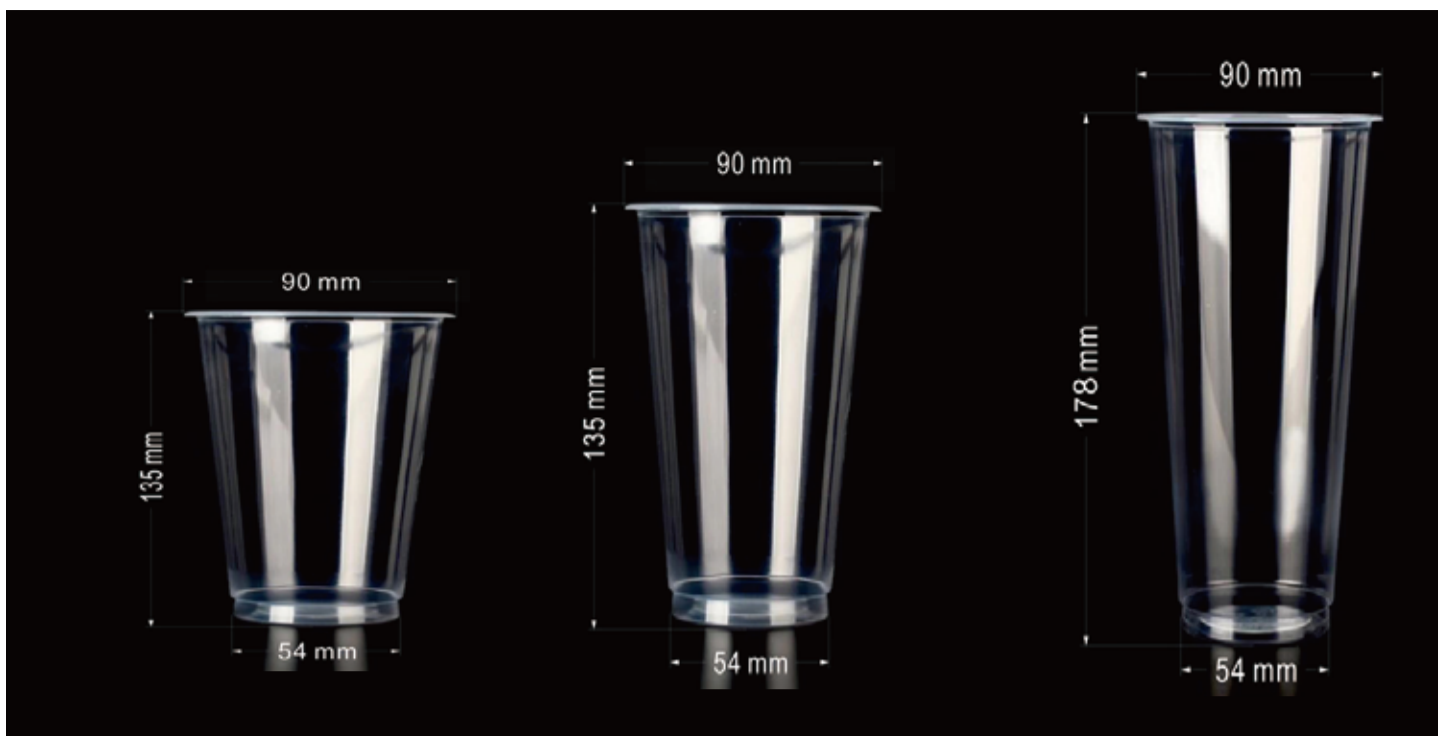

90 PP blister cup

90-360A

carton size: 49*39*37cm 1000pcs

360ml 7g

90-500A

carton size: 45*36*48cm 1000pcs

500ml 10g

90-700A

carton size: 45*36*52cm 1000pcs

700ml 12g