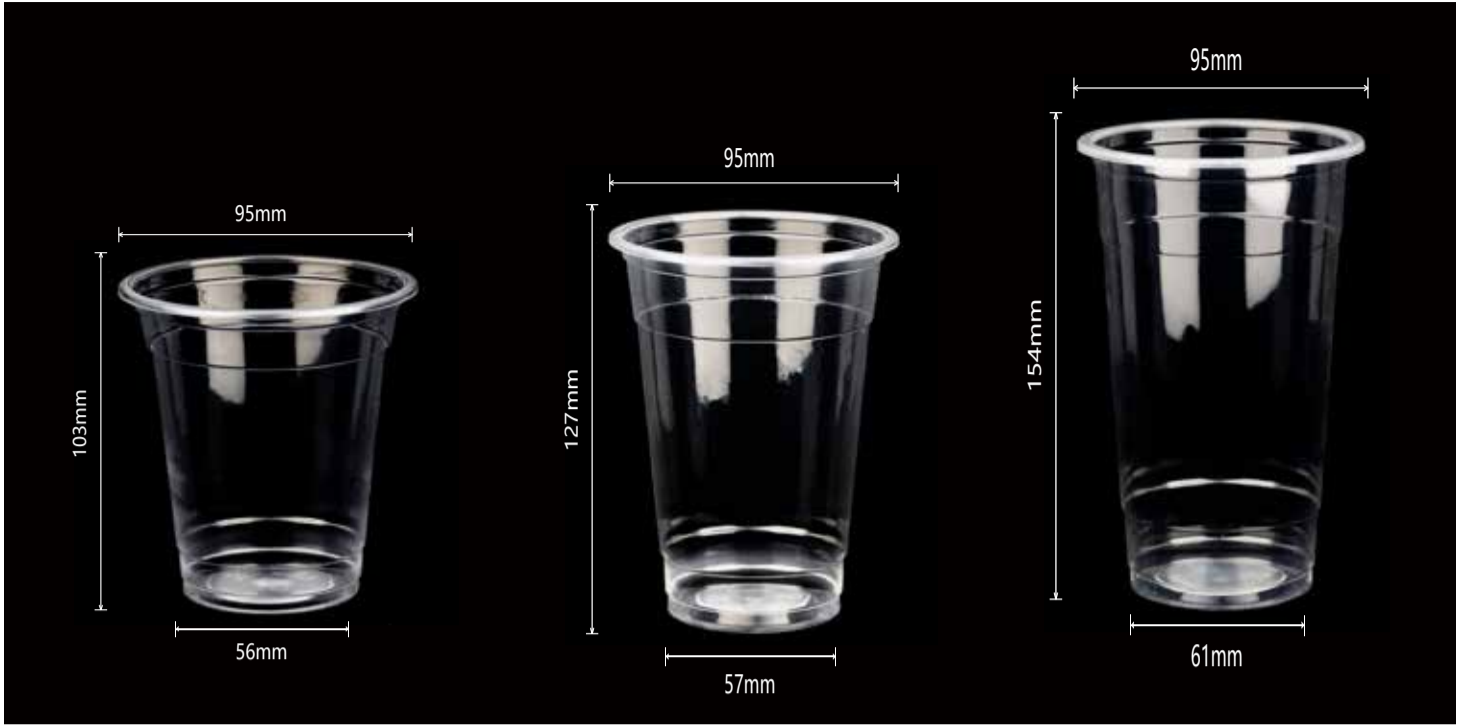

95 PP blister cup

95-360A

carton size: 49*39*37cm 1000pcs
carton size: 48.5*39*62cm 2000pcs

360ml 6g

95-500B

carton size: 48*38*39cm 1000pcs
carton size: 48.5*39*63cm 2000pcs

500ml 8g

95-700B

carton size: 48*38*50cm 1000pcs
carton size: 48.5*39*80cm 2000pcs

700ml 10g