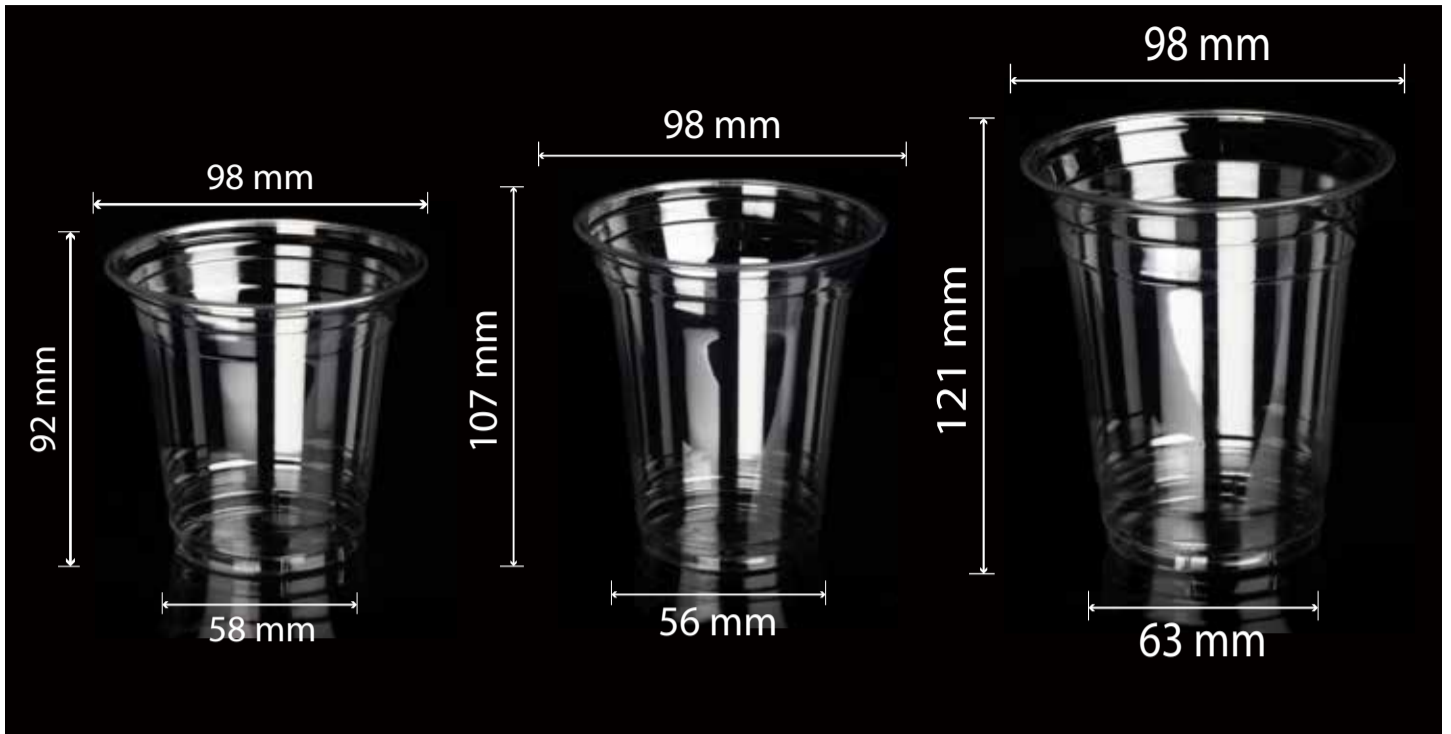

# 98 PET cup

**98-360**

carton size: 49\*40\*38cm 1000pcs

**360ml 10g**

**9804**

carton size: 49\*40\*38.5cm 1000pcs

**400ml 12g**

**9802**