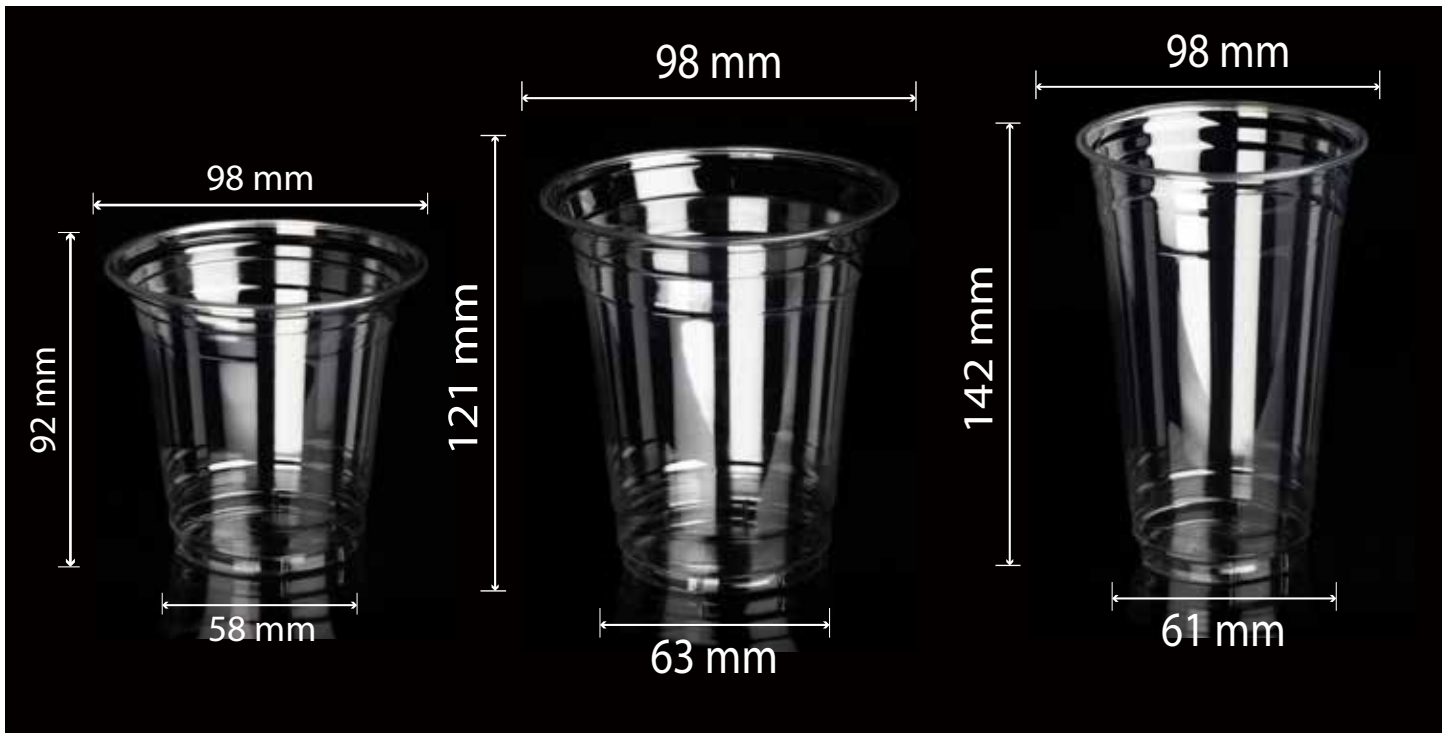

PLA 98 cup

98-360

carton size: 49*40*38cm 1000pcs

400ml 8.5g

9802

carton size: 51*41*44.5cm 1000pcs

500ml 10g

9801

carton size: 45*40*52.5cm 1000pcs

625ml 16g