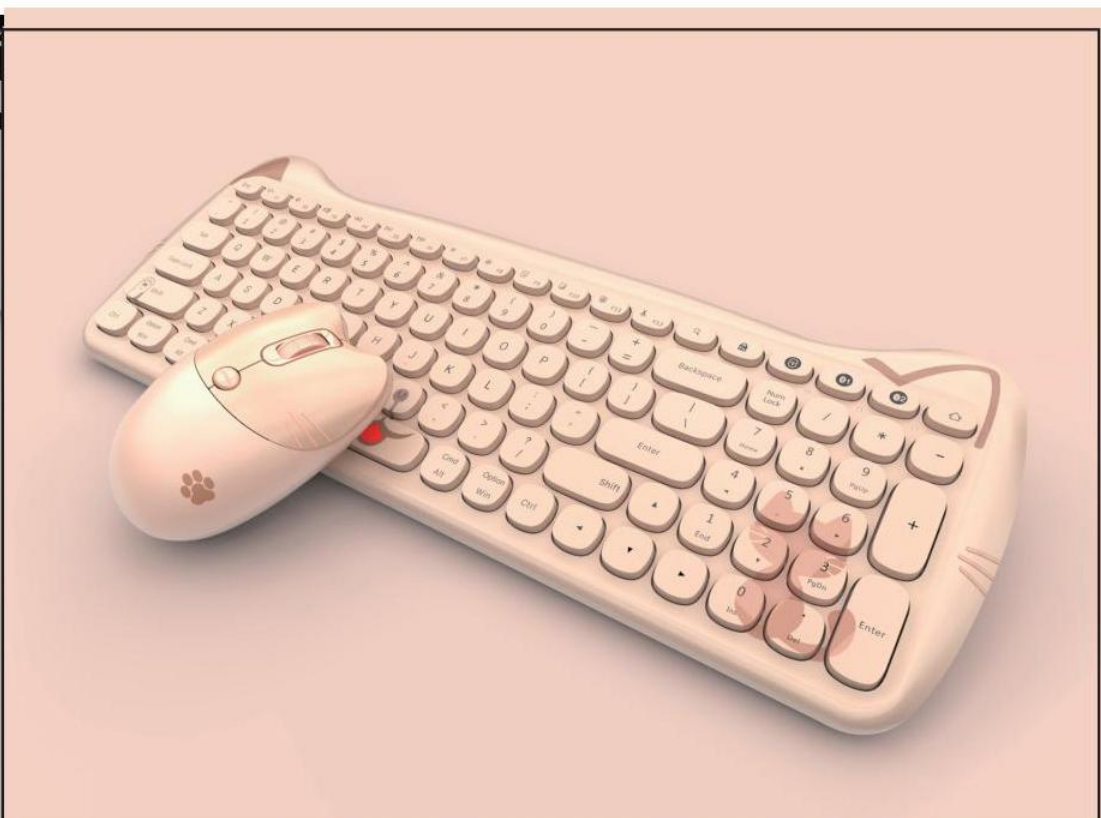

SMK-682M5AG
Wireless keyboard and mouse kit
KB size:393x108x35mm
M size:99x62x40mm