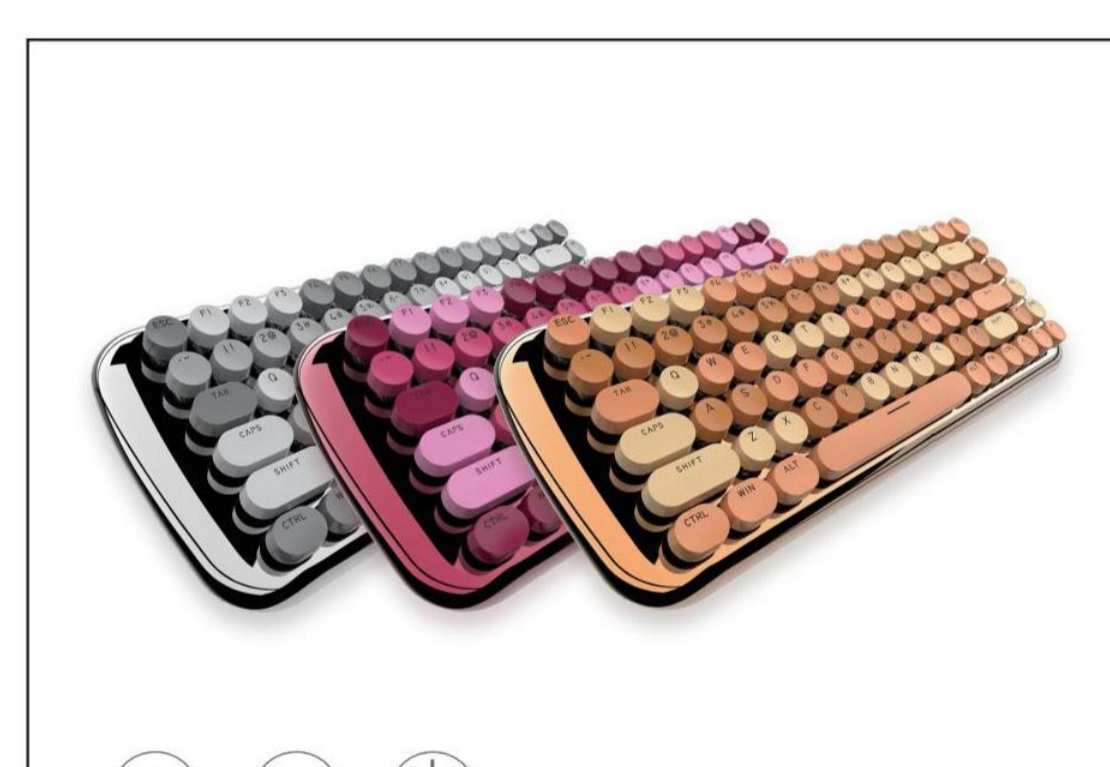

SK-645

Wireless or wired
Mechanical luminous gaming keyboard
One-Block with 84 retro keycaps
Full keys with no conflict (Full Anti-ghost)
One color or 6 colors backlight available
KB size: 352x135x36mm

19