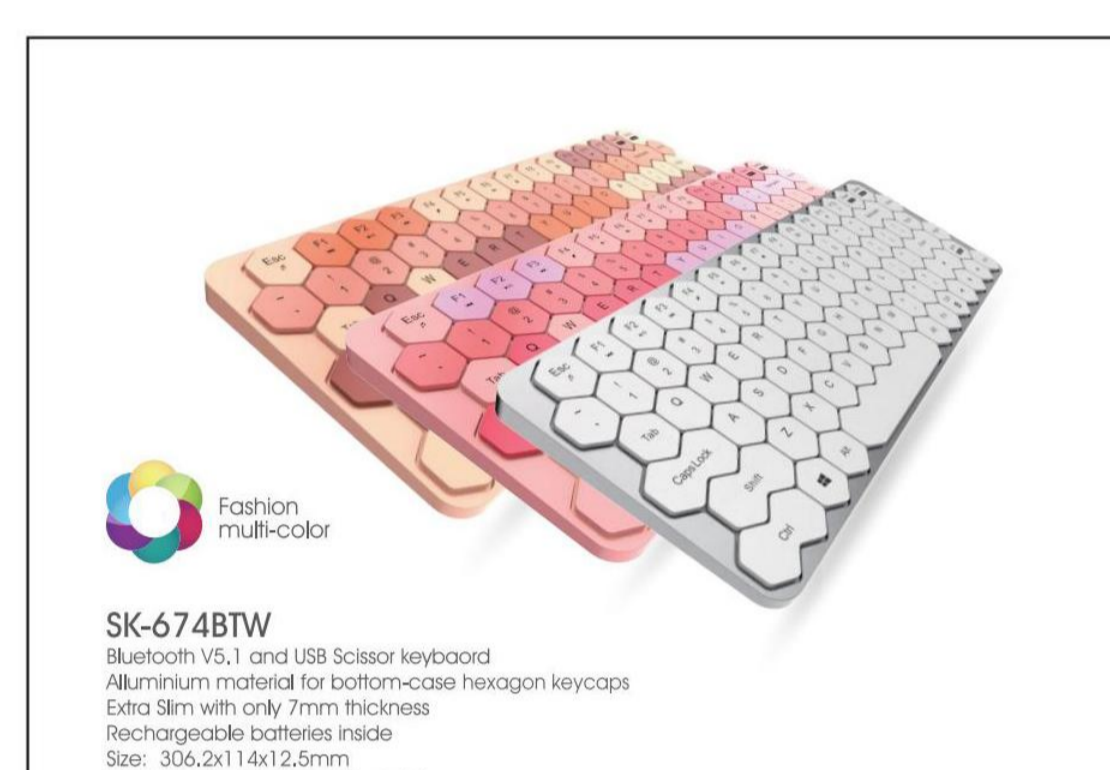

SK-674BTW

Bluetooth V5.1 and USB Scissor keyboard
Aluminum material for bottom-case hexagon keycaps
Extra Slim with only 7mm thickness
Rechargeable batteries inside
Size: 306.2x114x12.5mm
Extra Type-c charging cable inside