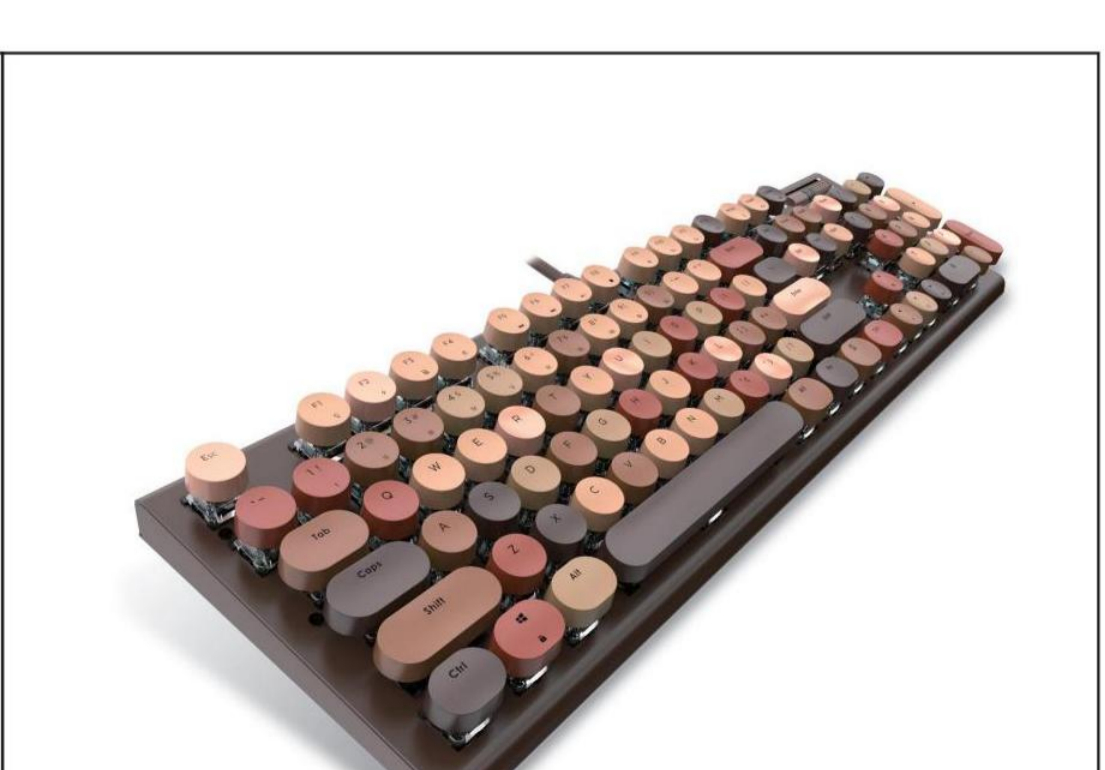

SMK-679612AG

13

SMK-680386AG

Wireless full size ergonomic keyboard and mouse set
keyboard with comfortable leather palm rest
5D Optical mouse
KB size: 439x233x48mm
MS size: 107.8x71.8x41mm

14

SK-660CAG

2.4G wireless numerical keypad with 18 keys
Hexagon keycaps
Micro USB Built-in rechargeable lithium battery 180mAh
Micro-USB charging cable
Size: 124.6x86.6x17.7mm

SK-658BT

2.4G wireless keyboard
slim size one - black keyboard
64 oval - keycaps
Built-in rechargeable lithium battery 400mAh
Size: 329.3x137.7x27.5mm

16

SK-696AG

15

SK-674BTW

Bluetooth V5.1 and USB Scissor keyboard
Aluminum material for bottom-case hexagon keycaps
Extra Slim with only 7mm thickness
Rechargeable batteries inside
Size: 306.2x114x12.5mm
Extra Type-c charging cable inside

SK-686S

Full size Mechanical Luminous Gaming Keyboard
Full keys with no conflict (Full Anti-ghost)
Keyboard with leather on surface
KB size: 441x138x36mm

18

SMK-642383AG

2.4G Honeycomb keyboard mouse combo
Full size three-block keyboard with hexagon keycaps
3D optical mouse
800/1200/1600dpi selectable;
KB size: 460x148x26mm
mouse size: 110x62x30mm

17

SK-645

Wireless or wired
Mechanical luminous gaming keyboard
One-Block with 84 retro keycaps
Full keys with no conflict (Full Anti-ghost)
One color or 6 colors backlight available
KB size: 352x135x36mm

19

SK-675

Mechanical luminous gaming keyboard
One-Block with 68 retro keycaps
Full keys with no conflict (Full Anti-ghost)
KB size: 318x109x40mm

20

SK-681

Wireless one-block retro
keyboard with iPhone/iPad stand
KB size: 444x133x39mm

21

SK-682M

Mechanical luminous gaming keyboard
Two Block keyboard
KB size: 393x108x40mm

22

SK-058C

23

SK-052R

24