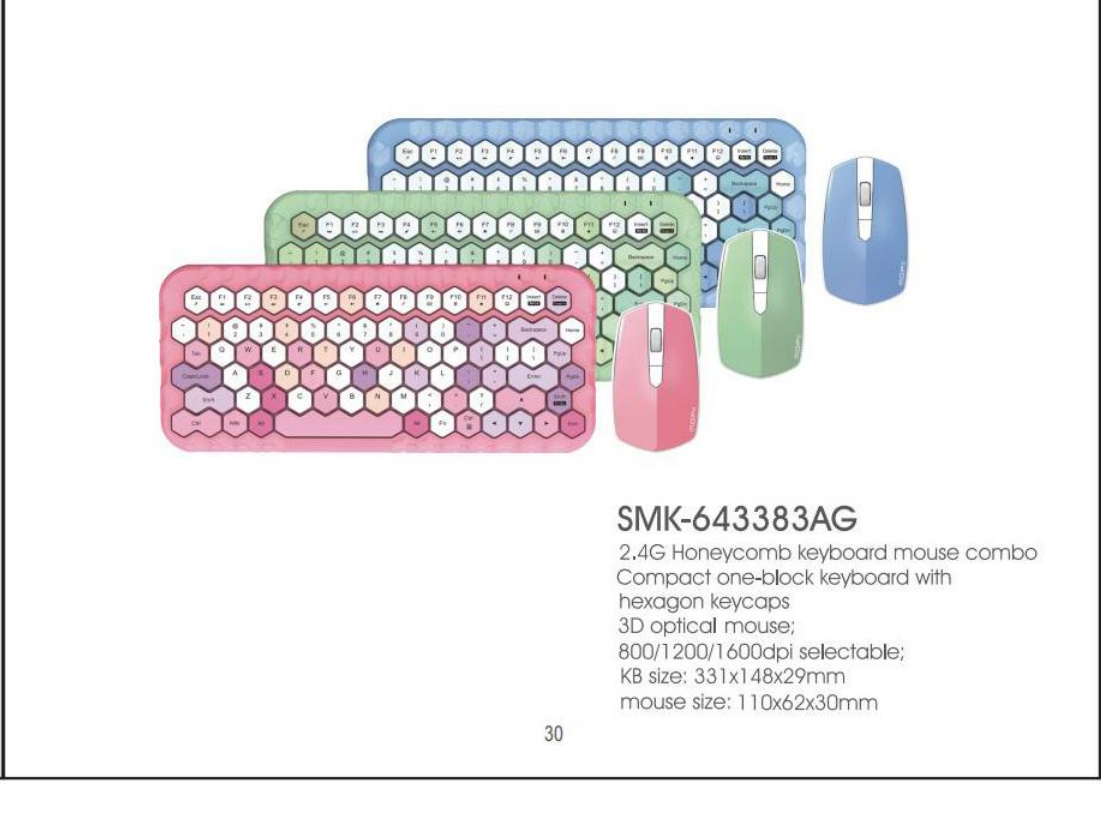

SMK-649M5AG
2.4G Honeycomb keyboard mouse combo
Full size three-block keyboard with hexagon keycaps 3D optical mouse;
800/1200/1600dpi selectable;
KB size: 437x131x28mm
Mouse size:99x62x40mm