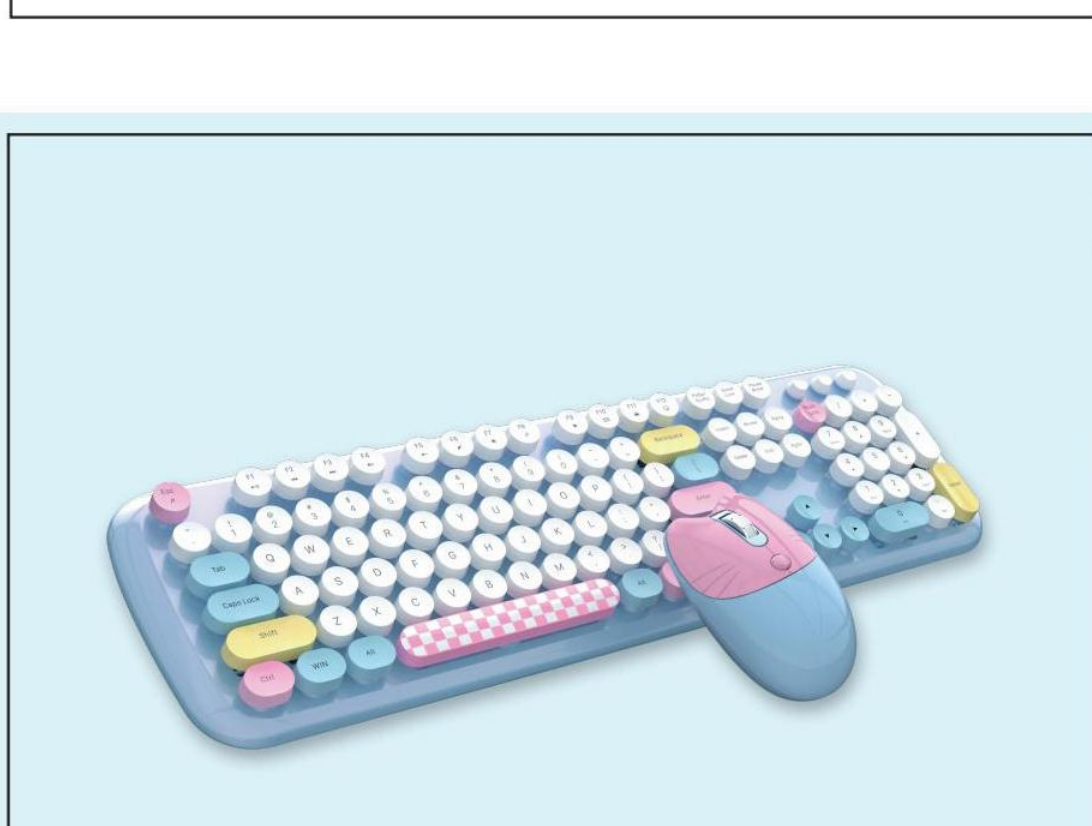

SMK-682M5AG
Wireless keyboard and mouse kit
KB size:393x108x35mm
M size:99x62x40mm