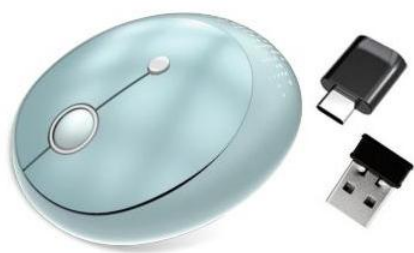

SM-3885AG/BT
Wireless 4D optical mouse;
1000/1200/1600 dpi selectable;
2.4GHz nano receiver;
Size: 75.3*95.4*39.8mm