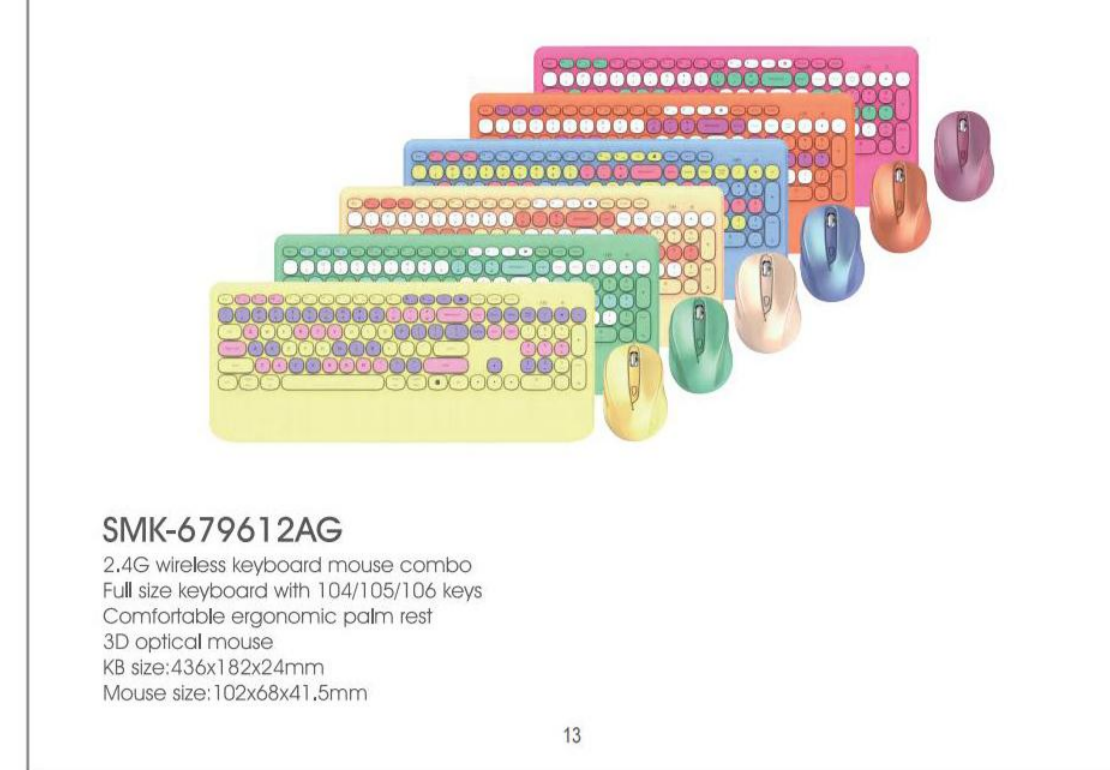

SMK-680386AG

Wireless full size ergonomic keyboard and mouse set
keyboard with comfortable leather palm rest
5D Optical mouse
KB size: 439x233x48mm
MS size: 107.8x71.8x41mm

14

SK-660CAG

2.4G wireless numerical keypad with 18 keys
Hexagon keycaps
Micro USB Built-in rechargeable lithium battery 180mAh
Micro-USB charging cable
Size: 124.6x86.6x17.7mm