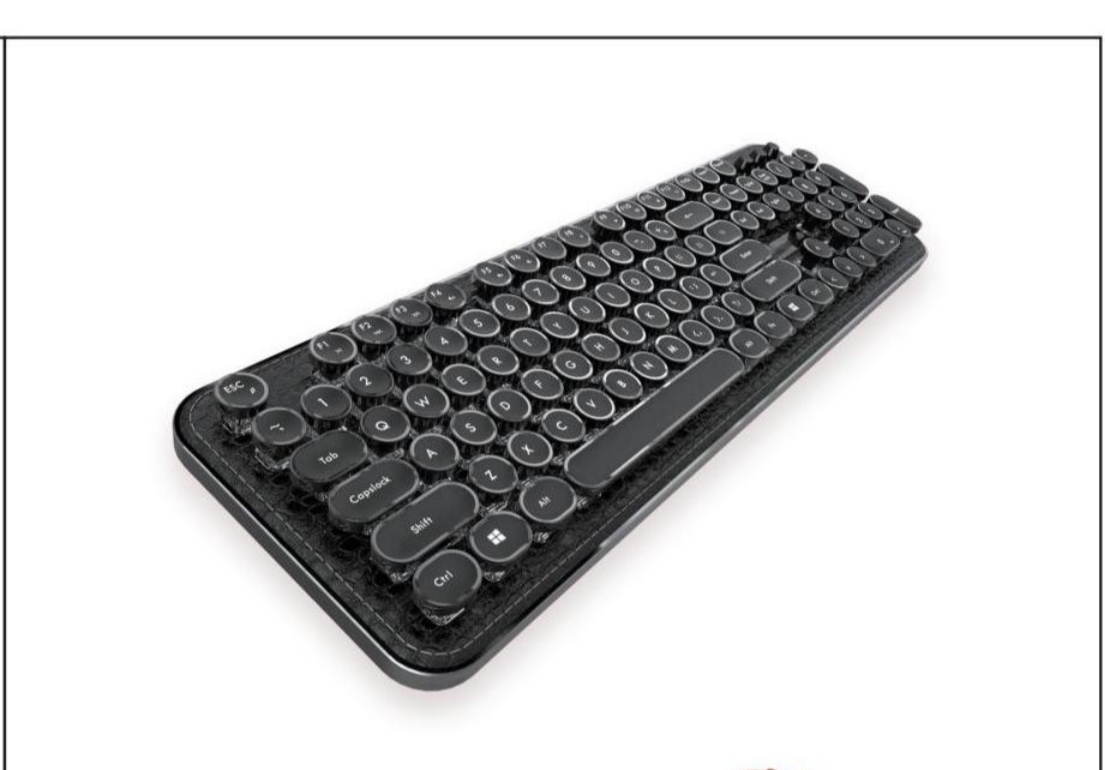

SMK-679612AG

13

SMK-680386AG

Wireless full size ergonomic keyboard and mouse set
keyboard with comfortable leather palm rest
5D Optical mouse
KB size: 439x233x48mm
MS size: 107.8x71.8x41mm

14

SK-660CAG

2.4G wireless numerical keypad with 18 keys
Hexagon keycaps
Micro USB Built-in rechargeable lithium battery 180mAh
Micro-USB charging cable
Size: 124.6x86.6x17.7mm

SK-658BT

2.4G wireless keyboard
slim size one - black keyboard
64 oval - keycaps
Built-in rechargeable lithium battery 400mAh
Size: 329.3x137.7x27.5mm

16

SK-696AG

15

SK-674BTW

Bluetooth V5.1 and USB Scissor keyboard
Aluminum material for bottom-case hexagon keycaps
Extra Slim with only 7mm thickness
Rechargeable batteries inside
Size: 306.2x114x12.5mm
Extra Type-c charging cable inside

SK-686S

Full size Mechanical Luminous Gaming Keyboard
Full keys with no conflict (Full Anti-ghost)
Keyboard with leather on surface
KB size: 441x138x36mm

18

SMK-642383AG

2.4G Honeycomb keyboard mouse combo
Full size three-block keyboard with hexagon keycaps
3D optical mouse
800/1200/1600dpi selectable;
KB size: 460x148x26mm
mouse size: 110x62x30mm

17

SK-645

Wireless or wired
Mechanical luminous gaming keyboard
One-Block with 84 retro keycaps
Full keys with no conflict (Full Anti-ghost)
One color or 6 colors backlight available
KB size: 352x135x36mm

19

SK-675

Mechanical luminous gaming keyboard
One-Block with 68 retro keycaps
Full keys with no conflict (Full Anti-ghost)
KB size: 318x109x40mm

20

SK-681

Wireless one-block retro
keyboard with iPhone/iPad stand
KB size: 444x133x39mm

21

SK-682M

Mechanical luminous gaming keyboard
Two Block keyboard
KB size: 393x108x40mm

22

SK-058C

23

SK-052R

24