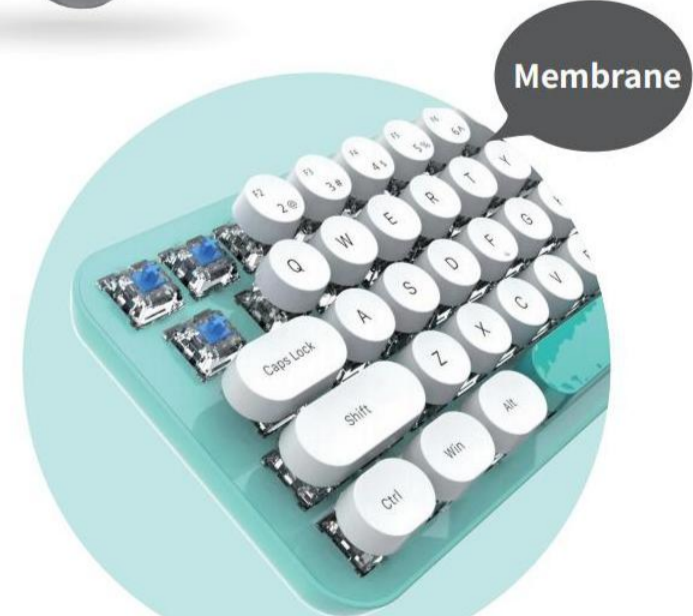

SK-682M

Mechanical luminous gaming keyboard
Two Block keyboard
KB size: 393x108x40mm

22

SK-058C

23