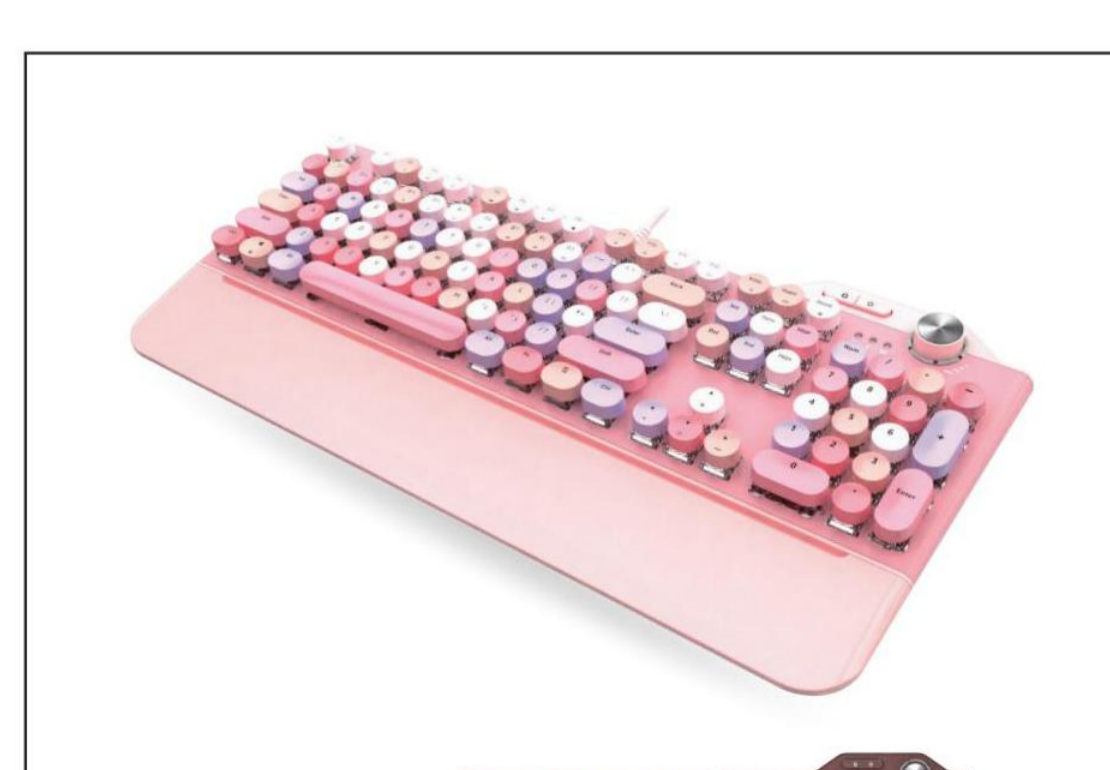

SK-682M

Mechanical luminous gaming keyboard
Two Block keyboard
KB size: 393x108x40mm

22

SK-058C

23