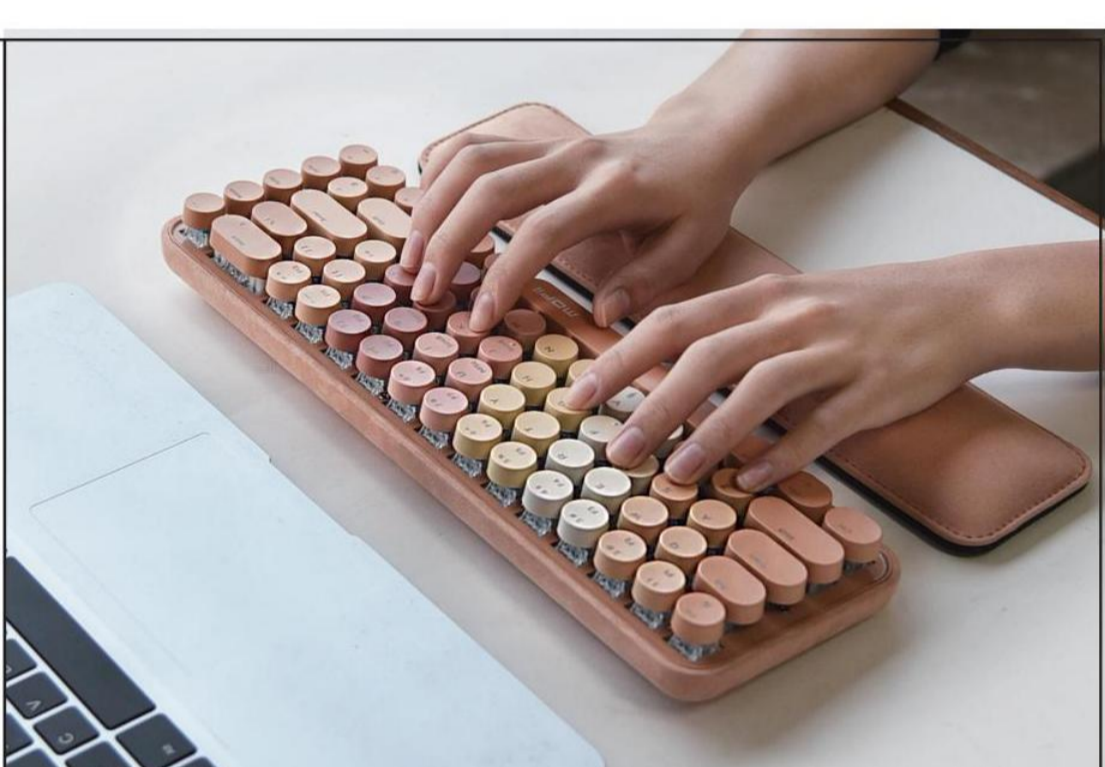

SMK-679612AG

13

SMK-680386AG

Wireless full size ergonomic keyboard and mouse set
keyboard with comfortable leather palm rest
5D Optical mouse
KB size: 439x233x48mm
MS size: 107.8x71.8x41mm

14

SK-660CAG

2.4G wireless numerical keypad with 18 keys
Hexagon keycaps
Micro USB Built-in rechargeable lithium battery 180mAh
Micro-USB charging cable
Size: 124.6x86.6x17.7mm

SK-658BT

2.4G wireless keyboard
slim size one - black keyboard
64 oval - keycaps
Built-in rechargeable lithium battery 400mAh
Size: 329.3x137.7x27.5mm

16

SK-696AG

15

SK-674BTW

Bluetooth V5.1 and USB Scissor keyboard
Aluminum material for bottom-case hexagon keycaps
Extra Slim with only 7mm thickness
Rechargeable batteries inside
Size: 306.2x114x12.5mm
Extra Type-c charging cable inside

SK-686S

Full size Mechanical Luminous Gaming Keyboard
Full keys with no conflict (Full Anti-ghost)
Keyboard with leather on surface
KB size: 441x138x36mm

18

SMK-642383AG

2.4G Honeycomb keyboard mouse combo
Full size three-block keyboard with hexagon keycaps
3D optical mouse
800/1200/1600dpi selectable;
KB size: 460x148x26mm
mouse size: 110x62x30mm

17

SK-645

Wireless or wired
Mechanical luminous gaming keyboard
One-Block with 84 retro keycaps
Full keys with no conflict (Full Anti-ghost)
One color or 6 colors backlight available
KB size: 352x135x36mm

19

SK-675

Mechanical luminous gaming keyboard
One-Block with 68 retro keycaps
Full keys with no conflict (Full Anti-ghost)
KB size: 318x109x40mm

20

SK-681

Wireless one-block retro
keyboard with iPhone/iPad stand
KB size: 444x133x39mm

21

SK-682M

Mechanical luminous gaming keyboard
Two Block keyboard
KB size: 393x108x40mm

22

SK-058C

23

SK-052R

24