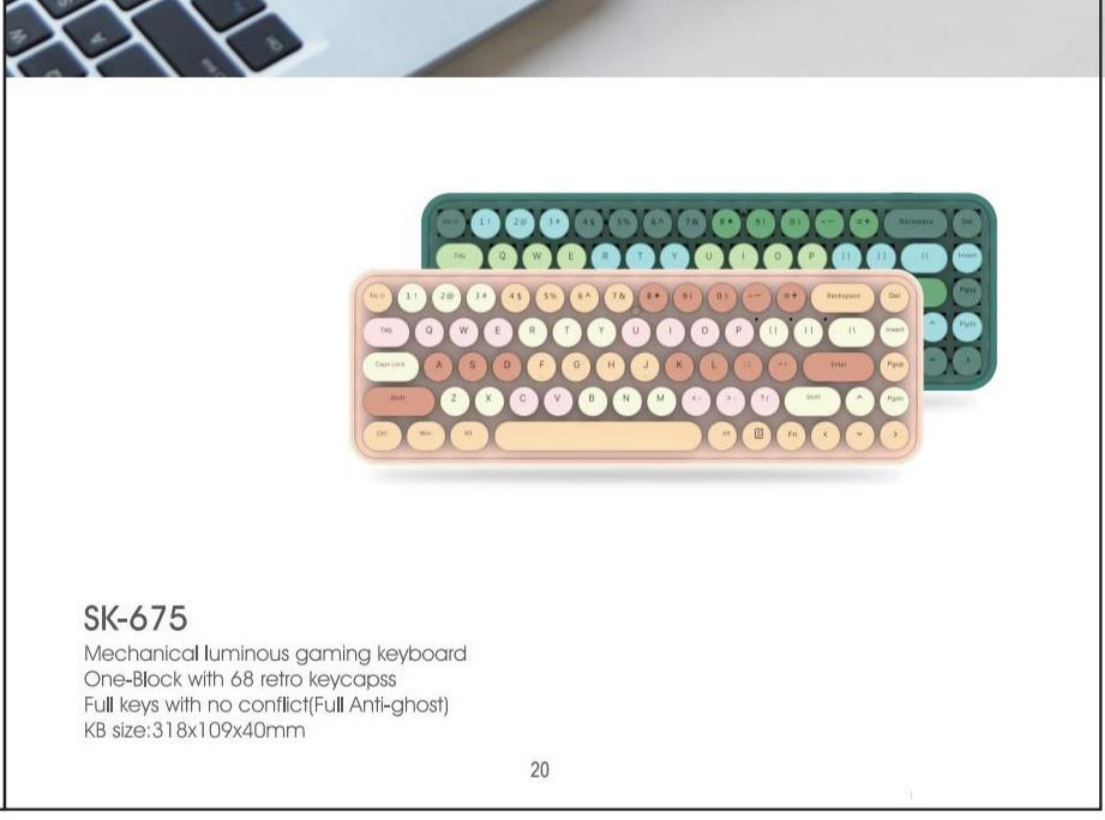

SK-675

Mechanical luminous gaming keyboard
One-Block with 68 retro keycaps
Full keys with no conflict (Full Anti-ghost)
KB size: 318x109x40mm

20

SK-681

Wireless one-block retro
keyboard with iPhone/iPad stand
KB size: 444x133x39mm

21