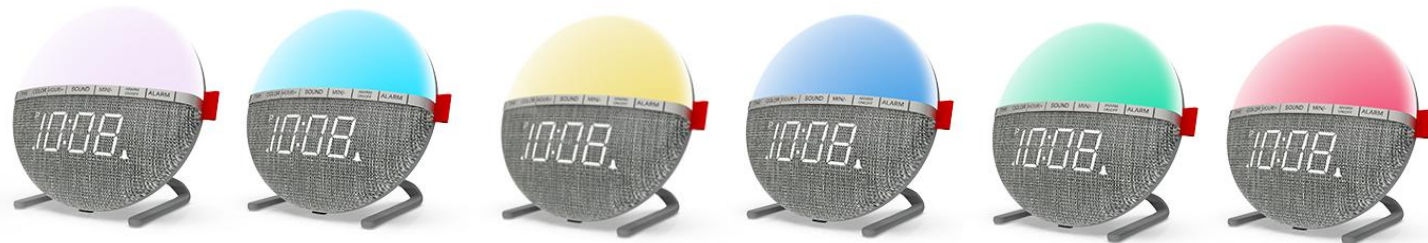

Package

- ▲ Product size: L130*W77*H125 mm
- ▲ White/4 color closed box
- ▲ Closed box size: L140*W95*H146 mm
- ▲ Casepack: 24pcs/ctn
- ▲ Carton size: L40.5*W32.5*H32.5 cm
- ▲ G.W.: 5.33kgs