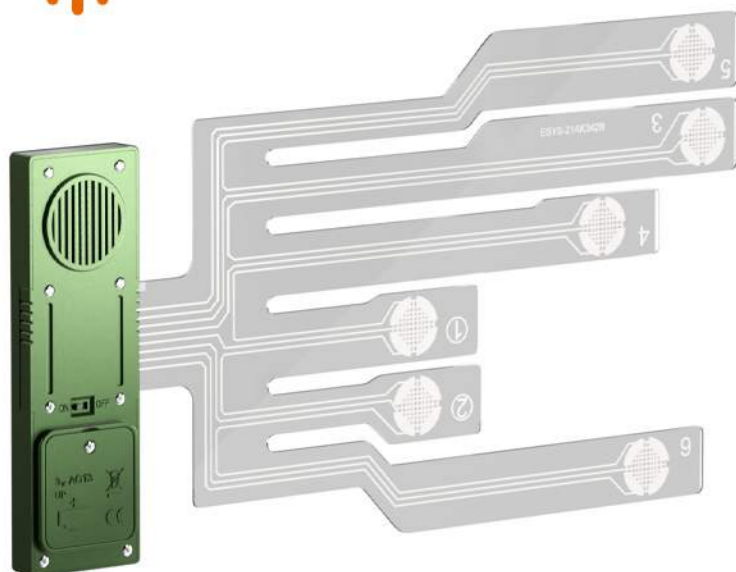

Product

OEM series products

OEM SERIES

||| T1

Sound chip for children book

Function:

- 5 kinds of sound
- Touch to make a sound
- Stimulate children's interest in learning

Parameter	
Power: DC 4.5V	Packing box: 30*36*8mm
Battery: AG13*3	Product weight: 65g
Material: ABS	QTY: 100 Sets