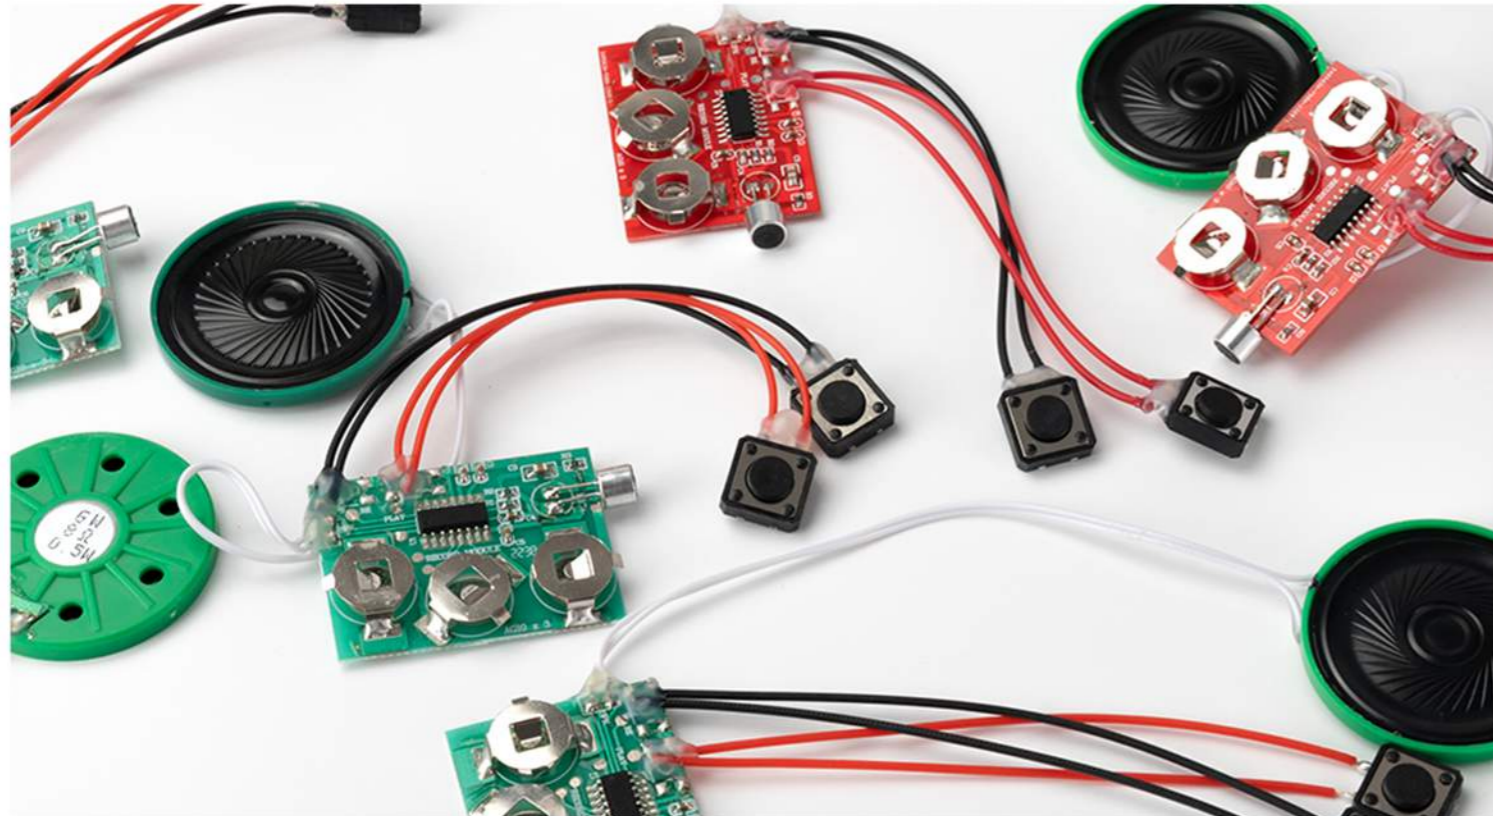

Product OEM series products

OEM SERIES

||| N13

Sound module for greeting card

Function:

- 30s recording is supported.
- Press to make a sound
- Can be used for audible greeting cards

Parameter	
Power: DC 4.5V	Packing box: 65*28*18mm
Battery: AG13*3	Product weight: 55g
Material: ABS	QTY: 100 Sets