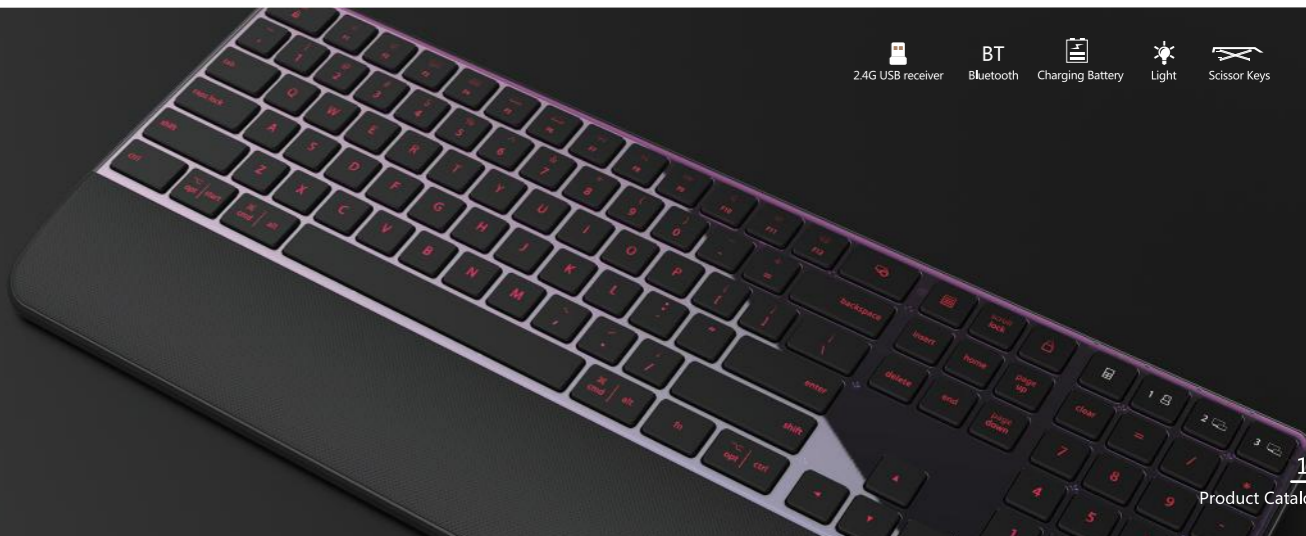

- 2.4G USB receiver
- BT Bluetooth
- Charging Battery
- Light
- Scissor Keys