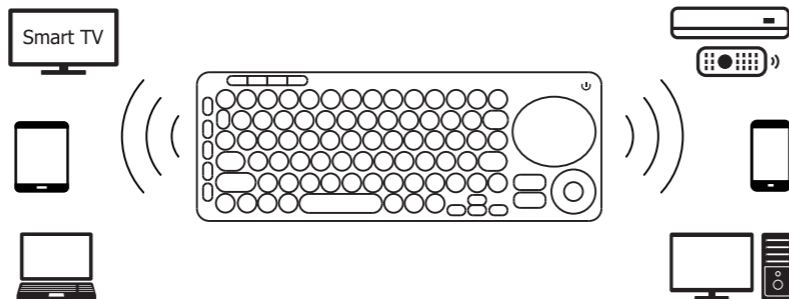

## CONTENTS

Smart TV Keyboard .....	02
Calculator & Keypad .....	05
Wireless Laser Presenter .....	08
Media Keyboard Combo .....	09
Wireless Scissor Keyboard .....	13
Ergonomic Mouse .....	19
Wireless / Wired Mouse .....	23
Gaming Mouse .....	39
Mechanical Keyboard .....	42

Model: SR3611

**All-in-One Smart TV Keyboard with TV IR Universal Remote Controller and Smartphone App**

- Universal Remote Controller**
- \* Universal Remote Control for controlling TVs using infrared transmission technology
  - \* 19 IR Keys: Function commands for volume control, play, pause, forward, back, and more.
  - \* Continuously updated cloud base IR code library
  - \* Setup IR Code on Smart Phone
  - \* User-friendly mobile App interface on Smart Phone or Tablet PC
  - \* Turn the Smartphone into a One-Touch Universal Remote
  - \* Direction-Pad for Grid Interfaces
  - \*\* IR Keys are marked in RED color with red confirmation indicator
- Dual-Mode connection (1x2.4G + 1xBLE5.0)**
- \* Connect the keyboard and touchpad with up to 2 devices and switch between them with a slide of button.
  - \* Touch pad and Left & Right Mouse Buttons
  - \* 12 Shortcuts
  - \* Size: 333.3\*123.2\*18mm
  - \* Compatible with Android > 4.1, LG WebOS, Tizen OS, etc.
  - \* Compatible with numerous different brands of smart TV with mouse/keyboard support