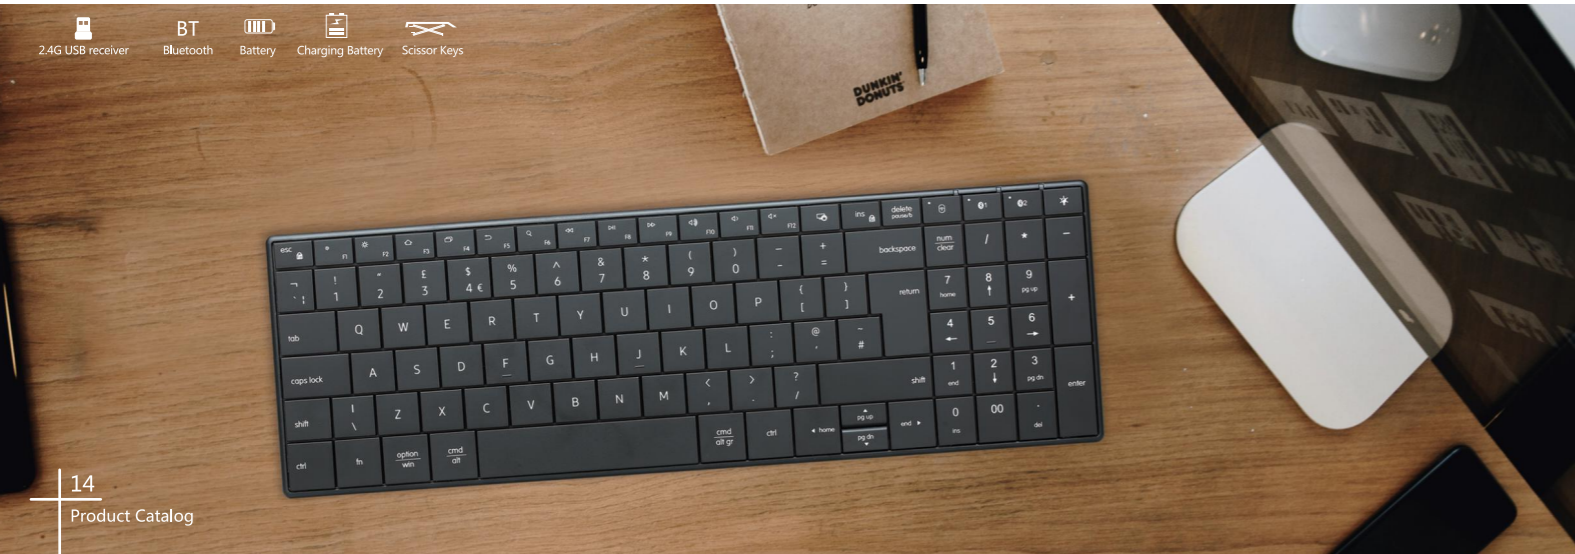

- 2.4G USB receiver
- BT Bluetooth
- Battery
- Charging Battery
- Scissor Keys

Model	Version & function							
		BT1	BT2	BT3				
KG8117	•				•	•	•	
KB8117		•	•	•	•	•	•	
KD8117	•	•			•	•	•	
KG8117+G1081E	•				•	•	•	800/1200/1600