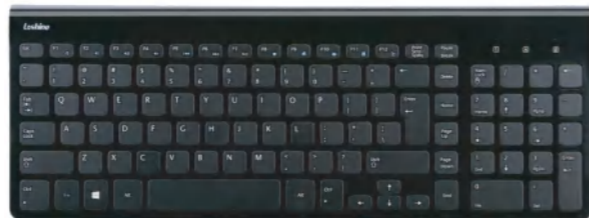

- 2.4G USB receiver
- BT Bluetooth
- Battery
- Scissor Keys

Model	Version & function							
		BT1	BT2	BT3				
KG9027	•				•	•		•
KD9027CB	•	•	•			•	•	•
KB9027CB		•	•	•		•	•	•

Rechargeable Compact-Size Wireless Scissor Keyboard

- Scissor Key; 6 separate media keys, 12 shortcuts
- Battery: 2x AAA (Keyboard)/Rechargeable optional
- Leather hand holder
- Size: 436*178.9*25mm (Keyboard)