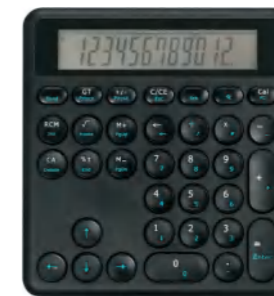

Model: KG2011

Model: KG5011

Model	Version & function						
		BT1	BT2	BT3			
KG2012	•				•		•
KB2012		•			•		•
KN2012						•	•
KG5012	•				•		•
KB5012		•			•		•
KN5012						•	•

**Slim Wireless Scissor Keypad**

Model: KG2012

Model: KG5012

Model	Version & function						
		BT1	BT2	BT3			
KG9004	•						

**2-in-1**

**2.4G Wireless Keypad and Calculator**

- \* Size: 150\*162\*27mm
- \* 2x AAA Batteries
- \* Toggle between keyboard mode and calculator mode by pressing a key.
- \* Calculator Mode: 12-digit calculator, Send calculation results to computer by pressing the SEND button.
- \* Keyboard Mode: Worked as a numeric keyboard for writing directly on computer.

2.4G USB receiver

Model	Version & function						
		BT1	BT2	BT3			
KG9000	•						

**2-in-1**

**2.4G Wireless Keypad and Calculator**

- \* Size: 100\*155\*21mm
- \* Built-in solar panel, 2x AAA Batteries
- \* Toggle between keyboard mode and calculator mode by pressing a key.
- \* Calculator Mode: 10-digit calculator, Send calculation results to computer by pressing the SEND button.
- \* Keyboard Mode: Worked as a numeric keyboard for writing directly on computer.