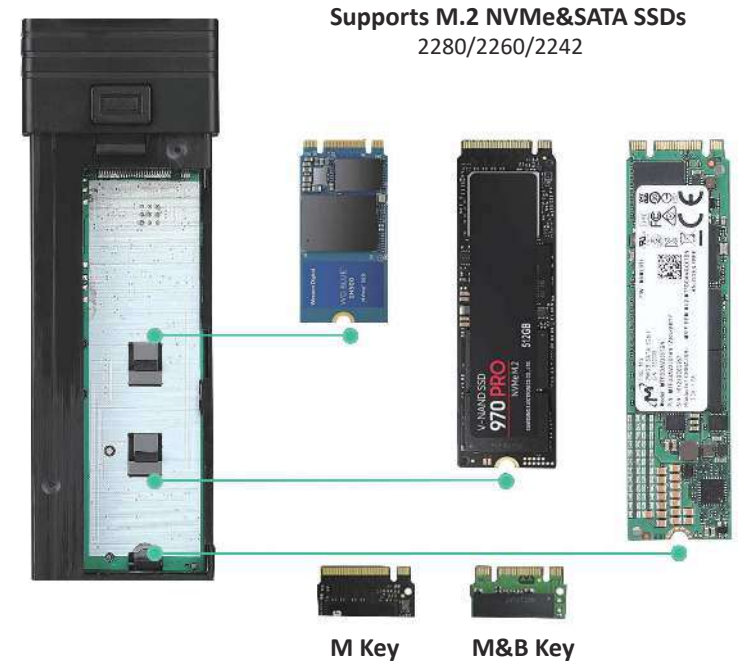

Wireless M.2/SSD Enclosure Docking Station

SSD Enclosure

- 1.Support M.2 NVME M KEY&B+M KEY (PCIe protocol)SSD; and M.2 NGFF B+M KEY (SATA protocol) SSD
2. SSD size: 2242/2260/2280;
3. Speed: 10Gbps ;
4. Output interface: M.2 M-KEY;
5. No screws need for installation, just slip the cover and click.
6. Capacity: Max 2TB;
7. Read/write the SSD memory through free App wirelessly.

Docking Station interfaces include:

- ①LAN 1000Mbps
- ②Power out :PD30W +QC18W
- ③Power in : DC 48W

CONTACT INFO

almawang@wudoumi.net

M.2/SSD Enclosure w/Hub

Catalogue
2023

DONGGUAN WUDOU MI
MFG COMPANY LTD

HE001

SSD Enclosure with USB C hub

SSD Enclosure

- 1.Support M.2 NVME M KEY&B+M KEY (PCIE protocol)SSD; and M.2 NGFF B+M KEY (SATA protocol) SSD
2. SSD size: 2242/2260/2280;
3. Speed: 10Gbps ;
4. Output interface: M.2 M-KEY;
5. No screws need for installation, just slip the cover and click.
6. Capacity: Max 2TB.