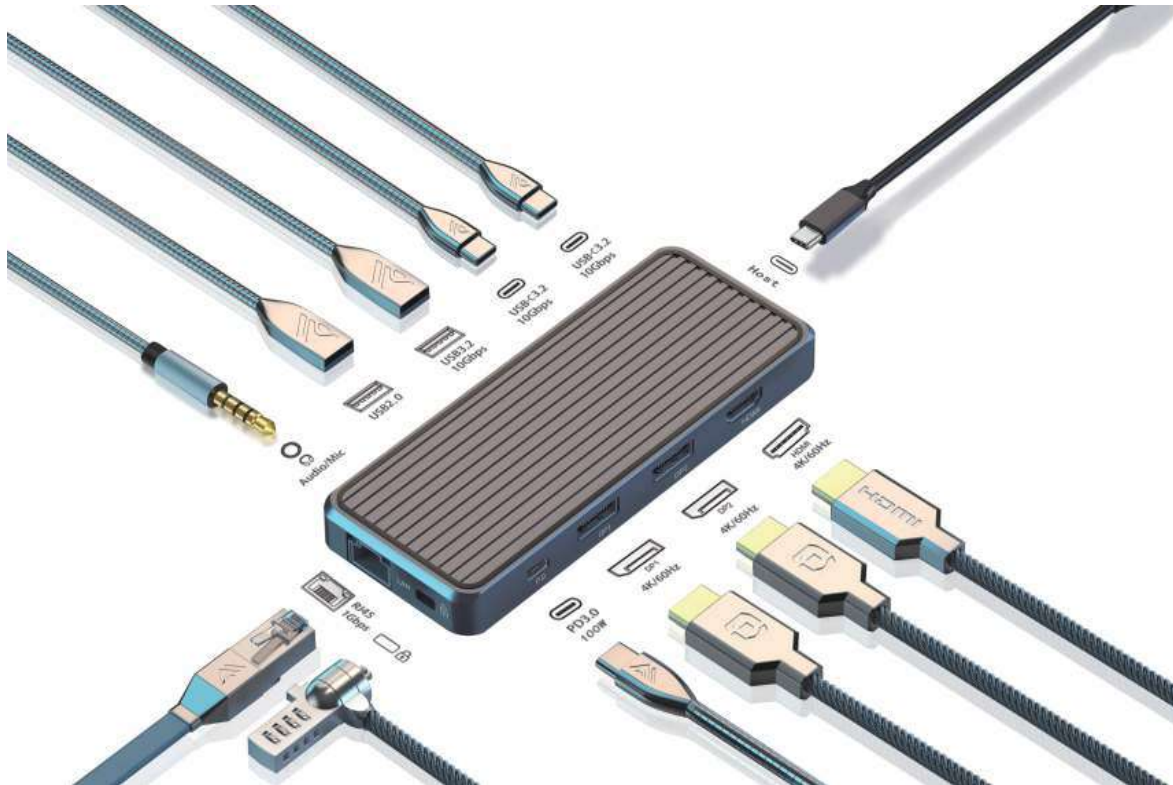

11 in 1 Station Pro ,4 displays

HD158

11 IN1

USB 3.2 C Host port to:
2* DP 4K/60Hz ;
1* HDMI 2.0 ,4K/60Hz;
1* RJ45 1Gbps ;
2* USB C 3.2 10Gbps
1* USB A 3.2 10Gbps
1* USB A :USB2.0
1* Audio/Mic
1* **PD3.0 100W**
1* Anti-theft lock

-two cables (underneath and separate)

Supporting system : windows/macOS/Chrome Os

Standing out Features:

single display: each 4K/60hz;

Dual display: DP+DP: 4K/30HZ; DP1+HDMI: 4K/60HZ; DP2(middle)+HDMI : 4K/30HZ;

Triple display: DP1+DP2(Middle)+HDMI: 4K/60HZ+4K/30HZ+4K/60HZ;

Under windows system: support MST/SST ; Under MacoS system: support extending/mirroring

CONTACT INFO

almawang@wudoumi.net