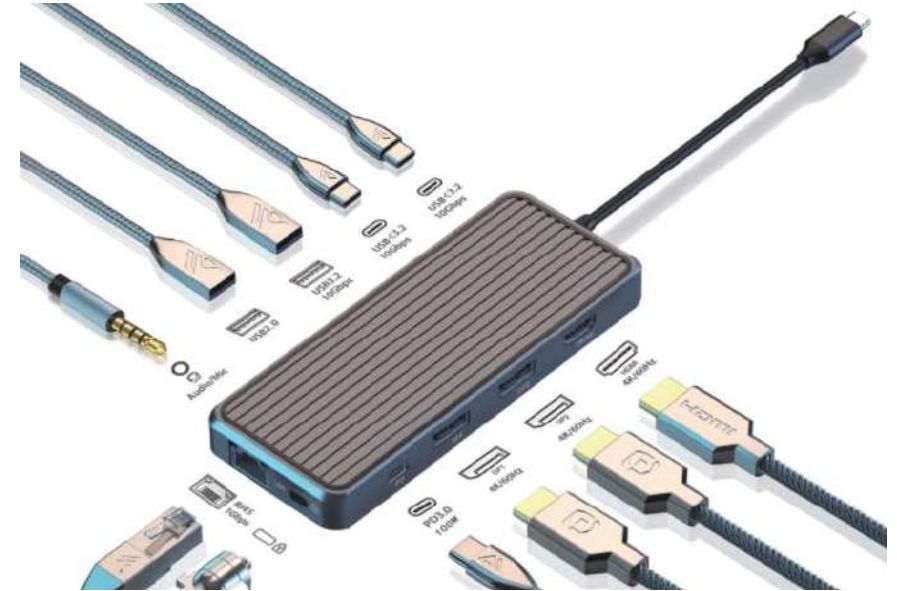

HD157

11 IN1

USB 3.2 C to:
2* DP 4K/60Hz ;
1* HDMI 2.0 ,4K/60Hz;
1*RJ45 1Gbps ;
2* USB C 3.2 10Gbps
1* USB A 3.2 10Gbps
1* USB A :USB2.0
1* Audio/Mic
1* **PD3.0 100W**
1* Anti-theft lock

CONTACT INFO

almawang@wudoumi.net