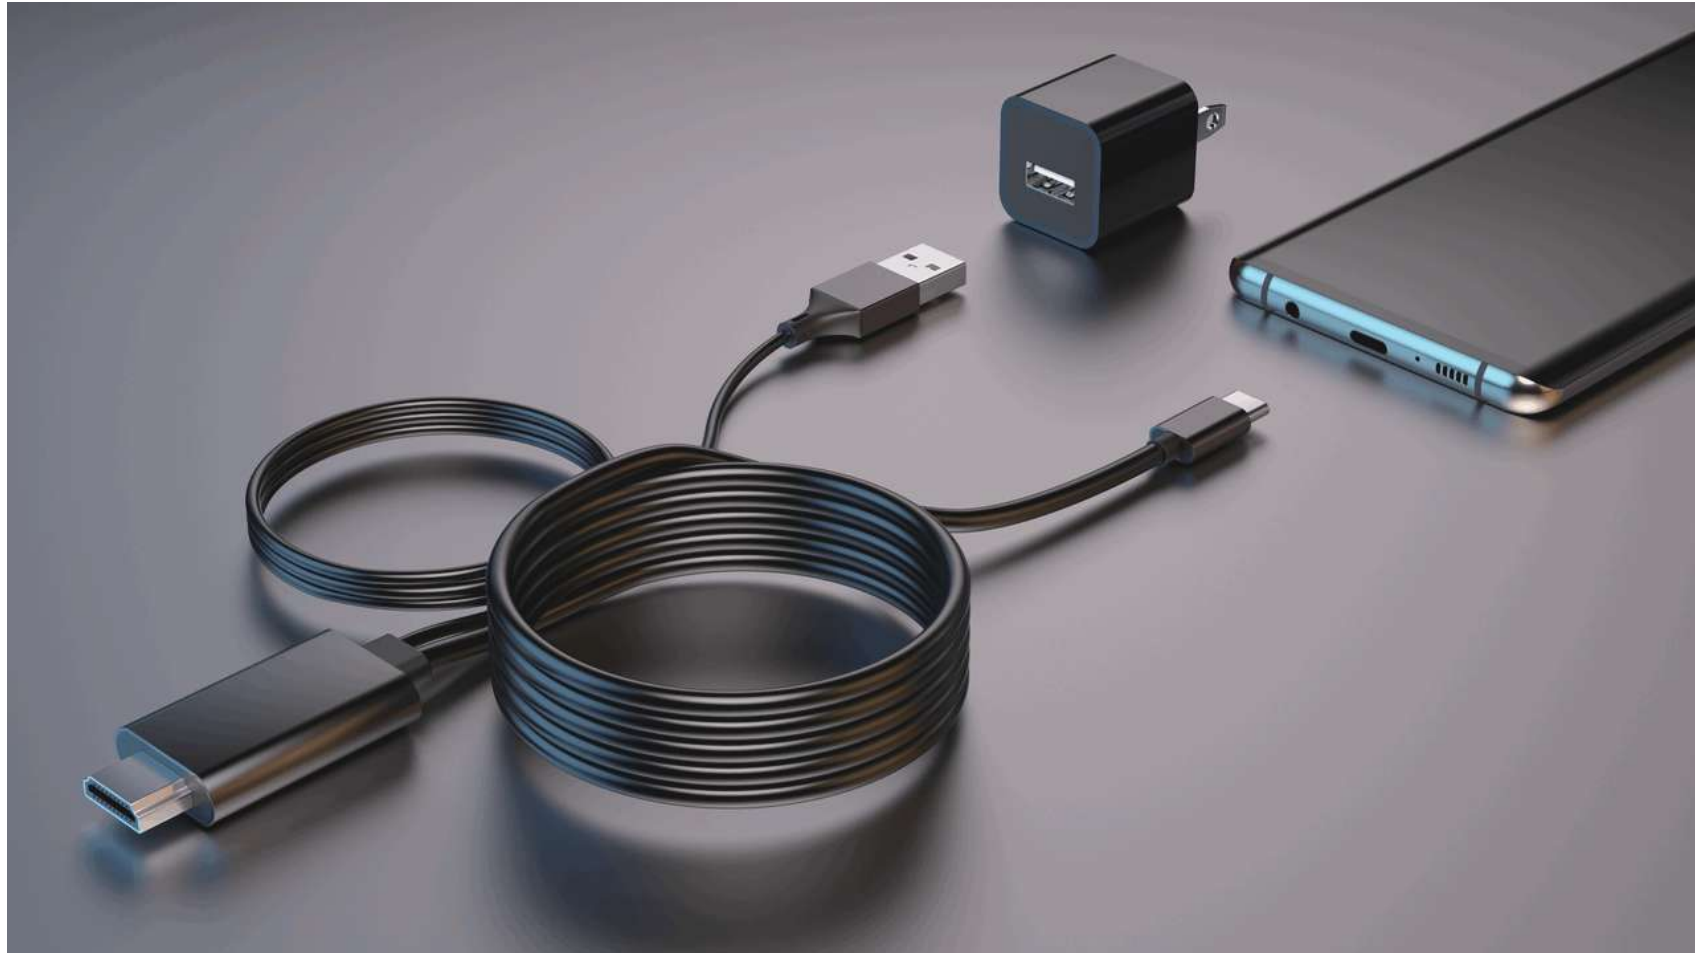

Type-C Video Cables

---

www.wudoumi.net