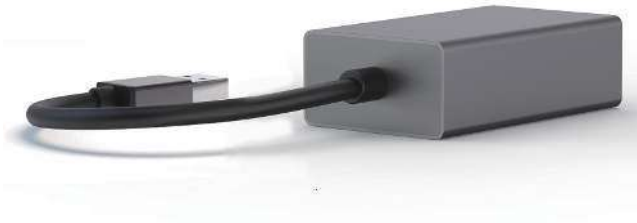

UR303U

1GB USB A LAN Adapter

USB A 3.0 to LAN port : 1000Mbps
Color: silver/black/OEM
Material: Aluminium
Size: 60*24*16mm , cable length: 15cm
Weight: 24.5g