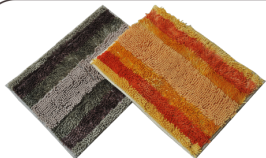

Chenille Mat

ITEM NO. BM113
Heavy Chenille Mat Weight: 1800gsm
Material: Microfibre 80%polyester 20%Polyamide
With Non-slip Backing

ITEM NO. BM116
Reversible Bathmat
Material:Microfibre 100% polyester with lines stripes

ITEM NO. BM117
Chinchilla Bathmat
Material: Microfibre 100% Polyester with 30mm Pile Length
PVC Foam Backing

ITEM NO. BM118
Spa Bathmat
Material: Microfibre 100% Polyester
Backing: PVC

此文档是...
Super Soft Mat
如蒙...
<https://www.jsupdfedtor.com/>