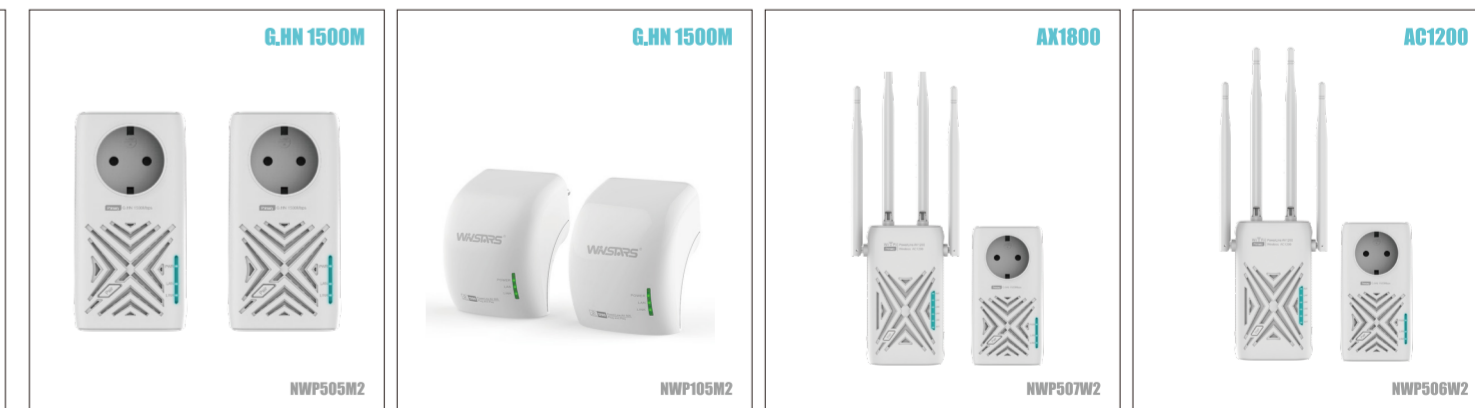

No.1 Wi-Fi Router

No.2 Outdoor AP

No.3 USB WiFi Adapter

No.4 4G LTE Router/AP

No.5 Powerline

AX3000 Wi-Fi 6 Mesh Router

Model: WM553X1-X2-X3

Mesh WiFi System for home networking, with its multiple smart units, delivers data speeds up to AX3000Mbps and provides seamless floor-to-floor roaming throughout your home. Each unit covers 1000-1500 sq. ft, while the 2-unit kit covers 2000-2500 sq. ft, and 3-unit kit covers 3000-3500 sq. ft (depending on how you place them at your home).

- Easy Setup and use
- Business-Class Hardware Security
- 2.4GHz + 5GHz 573+1201Mbps
- Four High-gain Internal Antennas
- Extend Coverage with WiFi Mesh Device
- Automatic Software Updates

No.6 Wi-Fi Repeater

No.5 PPS

USB Dual 4K Display Universal Docking Station

Model: UG69PD8 Pro

USB-C Quad Display 4K@60Hz or Dual DisplayPort 5K@60Hz 17-in-1 Universal Docking Station with 100W Power Delivery, 2.5G Ethernet Port, SD V4.0 Card Reader. It provides better customer experience with 4x DisplayPort (DP1.2) ports and 4x HDMI (HDMI2.0) ports to match your monitors.