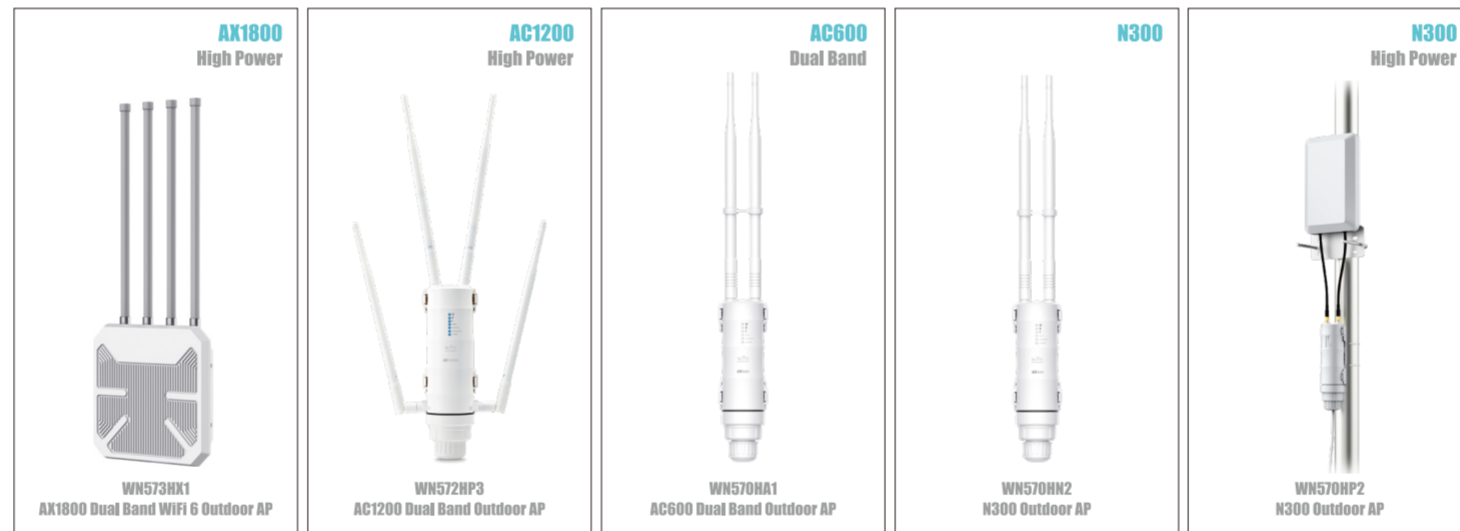

No.1 Wi-Fi Router

No.2 Outdoor AP

No.3 USB WiFi Adapter

No.4 4G LTE Router/AP

No.5 Powerline

AX3000 Wi-Fi 6 Mesh Router

Model: WM553X1-X2-X3

Mesh WiFi System for home networking, with its multiple smart units, delivers data speeds up to AX3000Mbps and provides seamless floor-to-floor roaming throughout your home. Each unit covers 1000-1500 sq. ft, while the 2-unit kit covers 2000-2500 sq. ft, and 3-unit kit covers 3000-3500 sq. ft (depending on how you place them at your home).