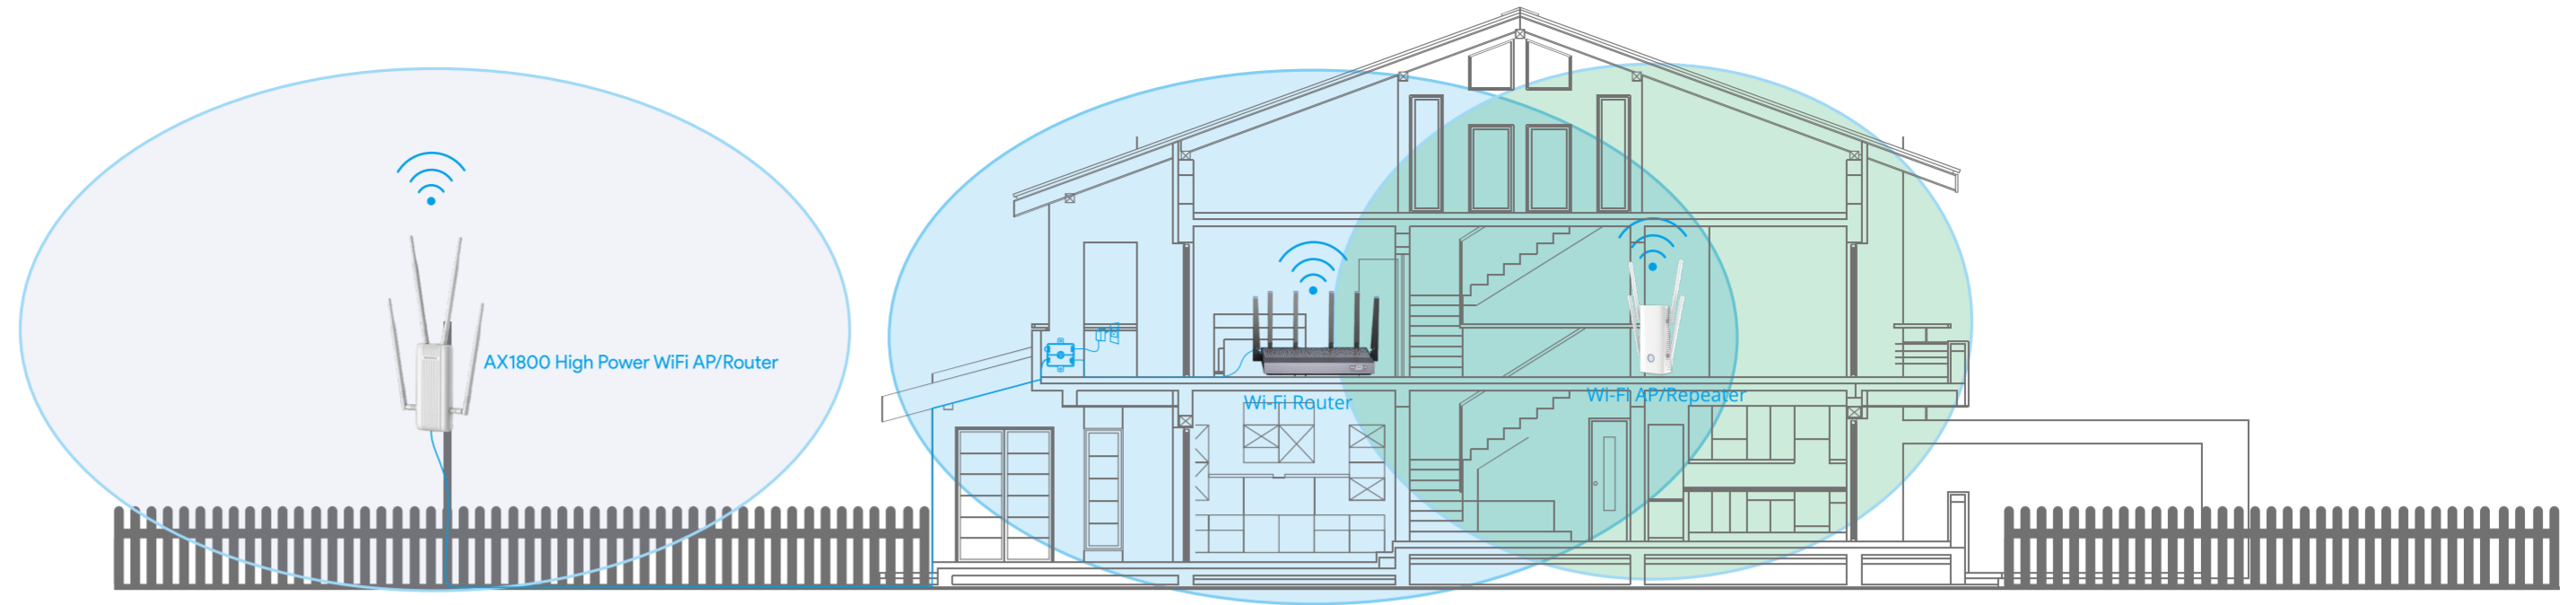

No.1 Wi-Fi Router

No.2 Outdoor AP

No.3 USB WiFi Adapter

No.4 4G LTE Router/AP

No.5 Powerline

AX3000 Wi-Fi 6 Mesh Router

Model: WM553X1-X2-X3

Mesh WiFi System for home networking, with its multiple smart units, delivers data speeds up to AX3000Mbps and provides seamless floor-to-floor roaming throughout your home. Each unit covers 1000-1500 sq. ft, while the 2-unit kit covers 2000-2500 sq. ft, and 3-unit kit covers 3000-3500 sq. ft (depending on how you place them at your home).

- Easy Setup and use
- Business-Class Hardware Security
- 2.4GHz + 5GHz 573+1201Mbps
- Four High-gain Internal Antennas
- Extend Coverage with WiFi Mesh Device
- Automatic Software Updates

No.6 Wi-Fi Repeater