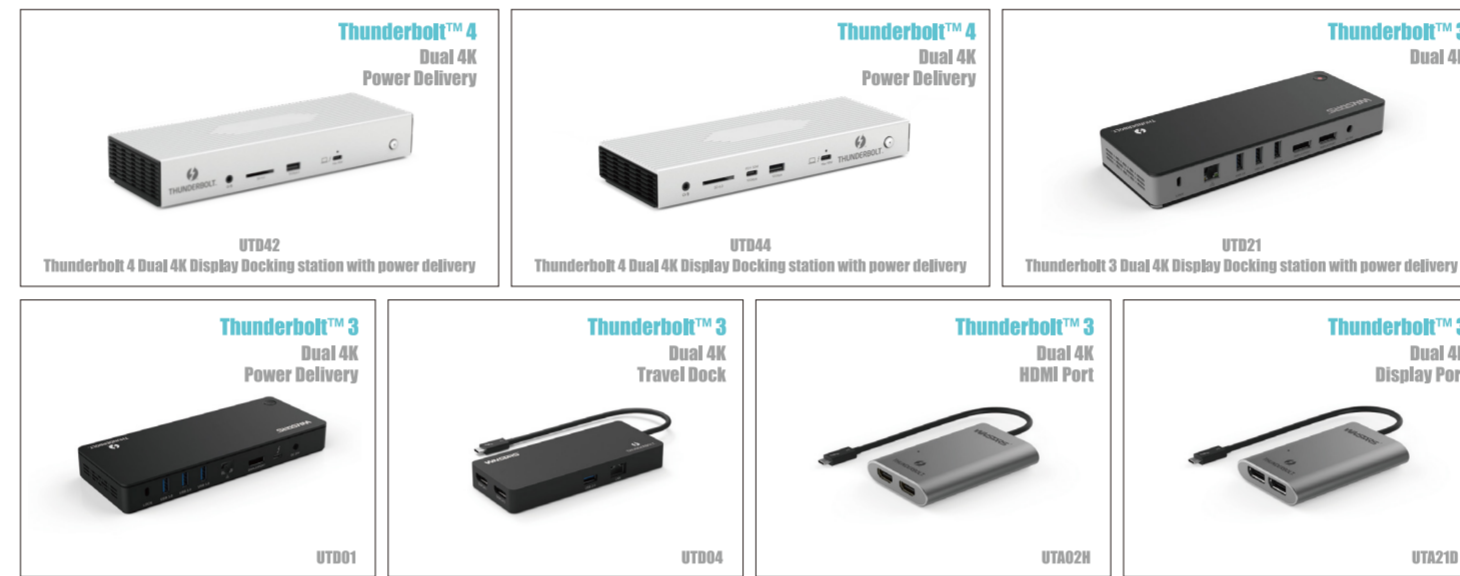

Directional Antennas

Omini Directional Antennas

WiFi 6 AX3000 Dual-Band Outdoor AP/Mesh Router

Active/Passive POE supported
& Solar Powered

No.1 Thunderbolt™

No.3 USB-C Dock

No.2 Universal Dock

No.4 Chargers

No.5 PPS

USB Dual 4K Display Universal Docking Station

Model: UG69PD8 Pro

USB-C Quad Display 4K@60Hz or Dual DisplayPort 5K@60Hz 17-in-1 Universal Docking Station with 100W Power Delivery, 2.5G Ethernet Port, SD V4.0 Card Reader. It provides better customer experience with 4x DisplayPort (DP1.2) ports and 4x HDMI (HDMI2.0) ports to match your monitors.