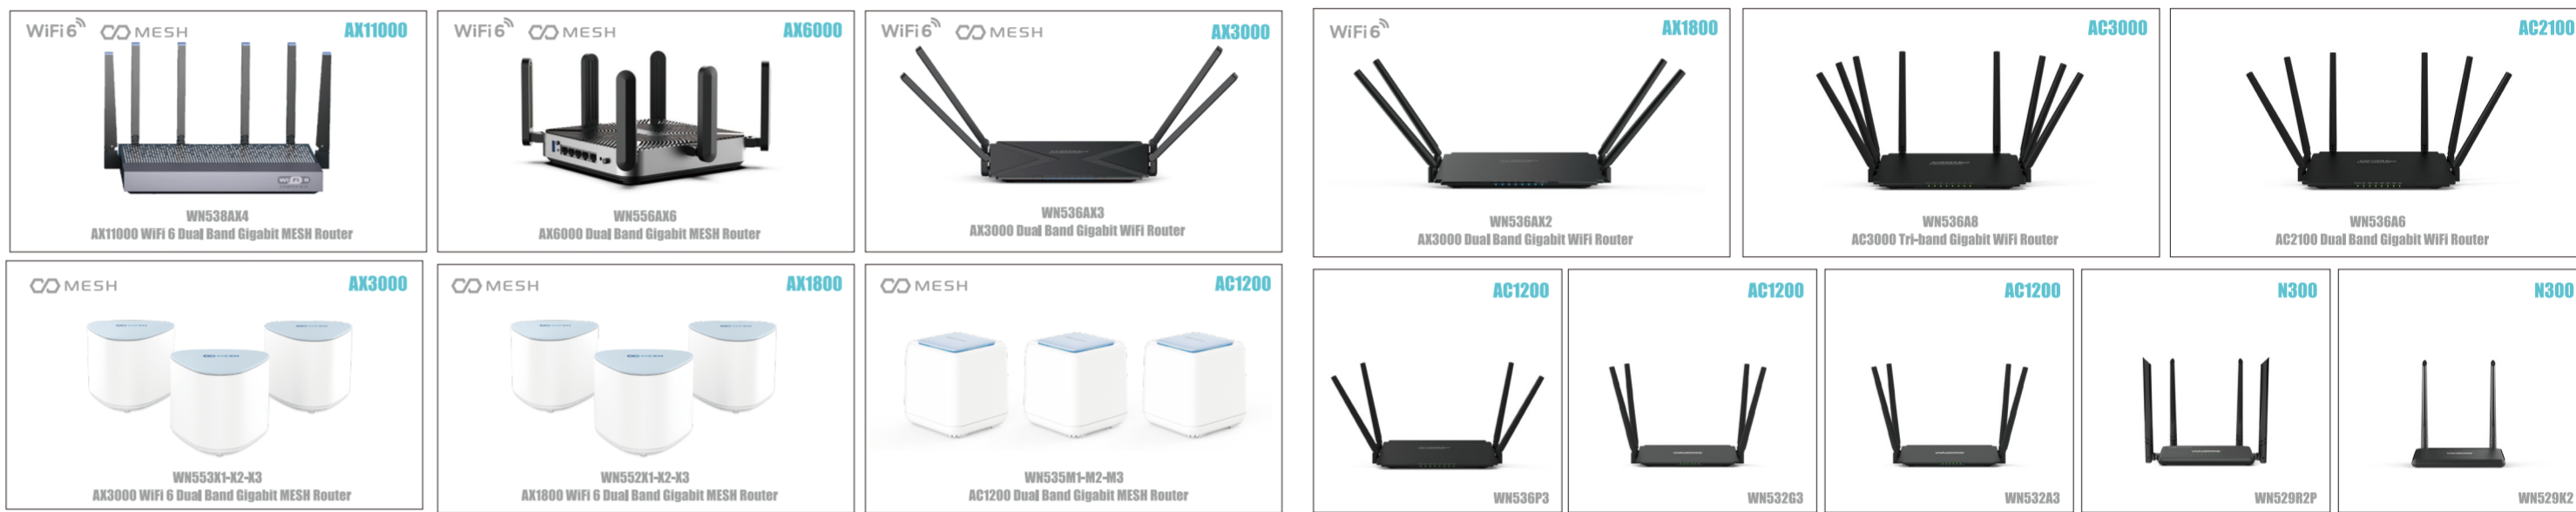

No.1 Wi-Fi Router

No.2 Outdoor AP

No.3 USB WiFi Adapter

No.4 4G LTE Router/AP

No.5 Powerline

AX3000 Wi-Fi 6 Mesh Router

Model: WM553X1-X2-X3

Mesh WiFi System for home networking, with its multiple smart units, delivers data speeds up to AX3000Mbps and provides seamless floor-to-floor roaming throughout your home. Each unit covers 1000-1500 sq. ft, while the 2-unit kit covers 2000-2500 sq. ft, and 3-unit kit covers 3000-3500 sq. ft (depending on how you place them at your home).

- Easy Setup and use
- Business-Class Hardware Security
- 2.4GHz + 5GHz 573+1201Mbps
- Four High-gain Internal Antennas
- Extend Coverage with WiFi Mesh Device
- Automatic Software Updates

No.6 Wi-Fi Repeater

Directional Antennas

Omini Directional Antennas

WiFi 6 AX3000 Dual-Band Outdoor AP/Mesh Router

Active/Passive POE supported
& Solar Powered

No.1 Thunderbolt™

No.3 USB-C Dock

No.2 Universal Dock

No.4 Chargers

No.5 PPS

USB Dual 4K Display Universal Docking Station

Model: UG69PD8 Pro

USB-C Quad Display 4K@60Hz or Dual DisplayPort 5K@60Hz 17-in-1 Universal Docking Station with 100W Power Delivery, 2.5G Ethernet Port, SD V4.0 Card Reader. It provides better customer experience with 4x DisplayPort (DP1.2) ports and 4x HDMI (HDMI2.0) ports to match your monitors.