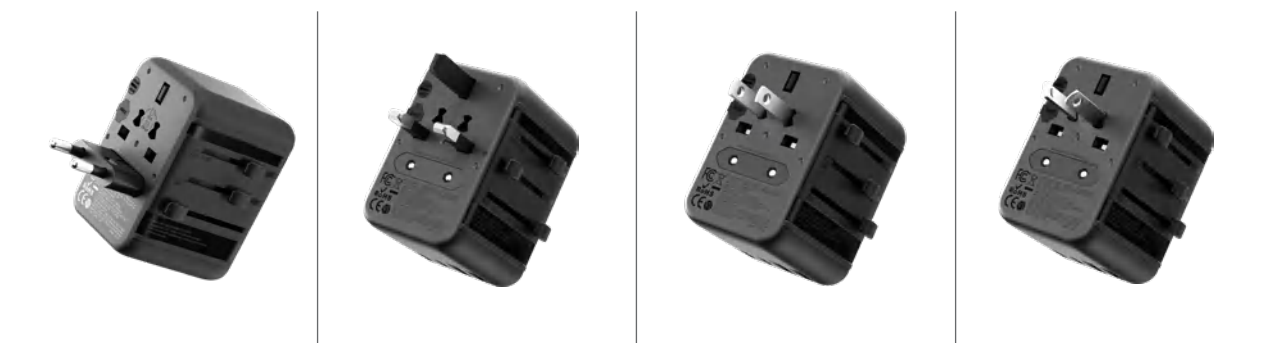

Leopard GaN 20W 30W 67W

GaN Foldable Plug Compact Charger

Product Name:	Leopard GaN 20W
Model No.:	ADL028
Input:	AC 100-240V~50/60Hz 0.6A Max
USB-C Output:	5V/3A, 9V/2.22A, 12V/1.66A,
Size:	41.3x28x43mm
Weight:	48.3g
Product Name:	Leopard GaN 30W-1AC
Model No.:	ADL030
Input:	AC 100-240V~50/60Hz 1.0A Max
USB-C Output:	5V/3A, 9V/3A, 12V/2.5A, 15V/2A, 20V/1.5A
USB-A Output:	5V/3A, 9V/3A, 12V/2.5A
USB-C+USB-A Output:	5V/4.5A
PPS:	3.3V-11V/3A
Size:	74.1x49.6x40mm
Weight:	58.7g

Product Name:	Leopard GaN 67W-2C1A
Model No.:	ADL032
Input:	AC 100-240V~50/60Hz 1.5A Max
USB-C1/USB-C2 Output:	5V/3A, 9V/3A, 12V/3A, 15V/3A, 20V/3.35A(67W Max)
USB-A Output:	5V/3A, 9V/2A, 12V/1.5A(18W Max)
USB-C1+USB-C2:	45W+20W(65W Max)
USB-C1+USB-A:	45W+18W(63W Max)
USB-C2+USB-A:	3A(15W Max)
USB-C1+(USB-C2+USB-A):	45W+5V/3A(60W Max)
PPS:	3.3V-21V/3A
Size:	84.5x55x50mm
Weight:	110g

Color