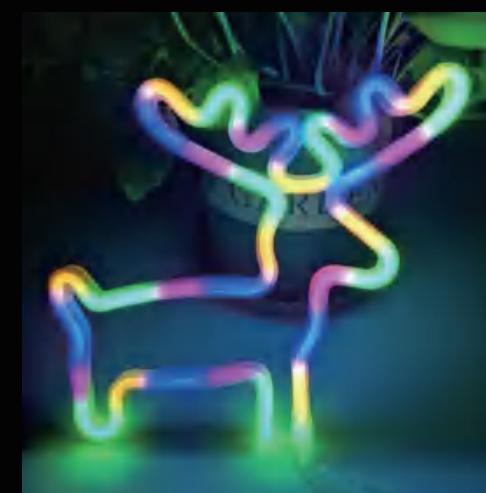

BMOL-4091

MATERIAL: METAL, PLASTIC
COLOR: COLORFUL
SIZE: H: 20CM-60CM
OPERATION: USB