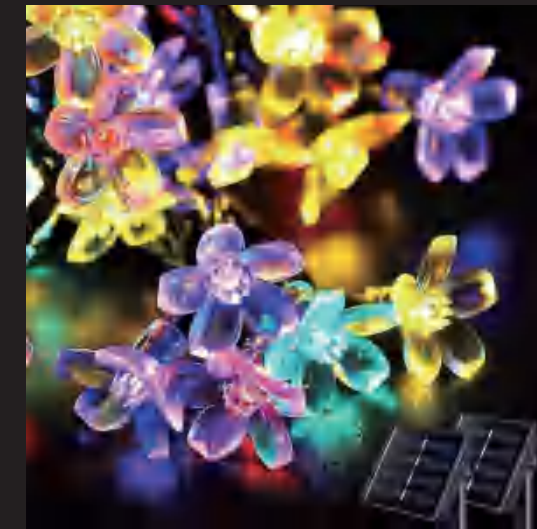

BMOL-4020

BMOL-4021

BMOL-4022

BMOL-4023

Color: colorful
Material: plastic
Operation : Battery /Transformer
Can make other size

STRING LIGHTS

10 lights
Lamp distance: 15cm
Lead: 30cm
Total length: 165cm
2AA battery(not included)
Can make other size