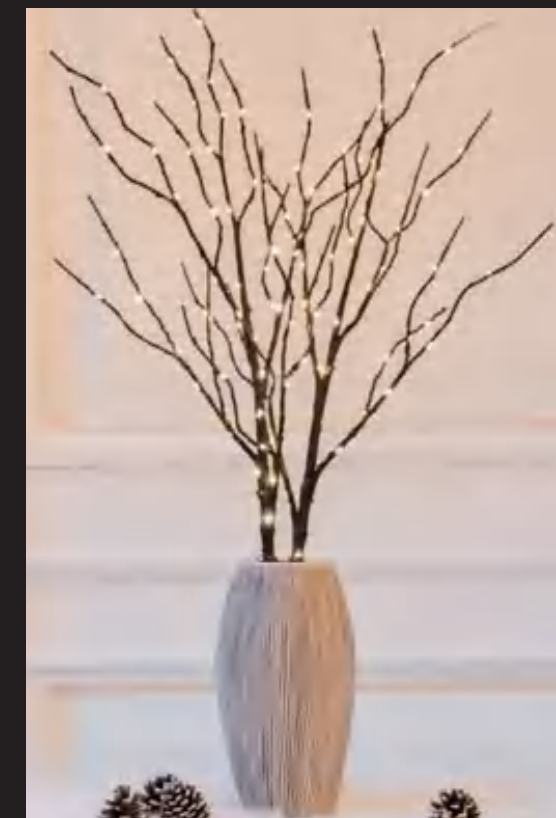

BMOL-4097

COLOR: WARM WHITE
MATERIAL: PLASTIC, METAL
OPERATION: BATTERY /TRANSFORMER
CAN MAKE OTHER SIZE