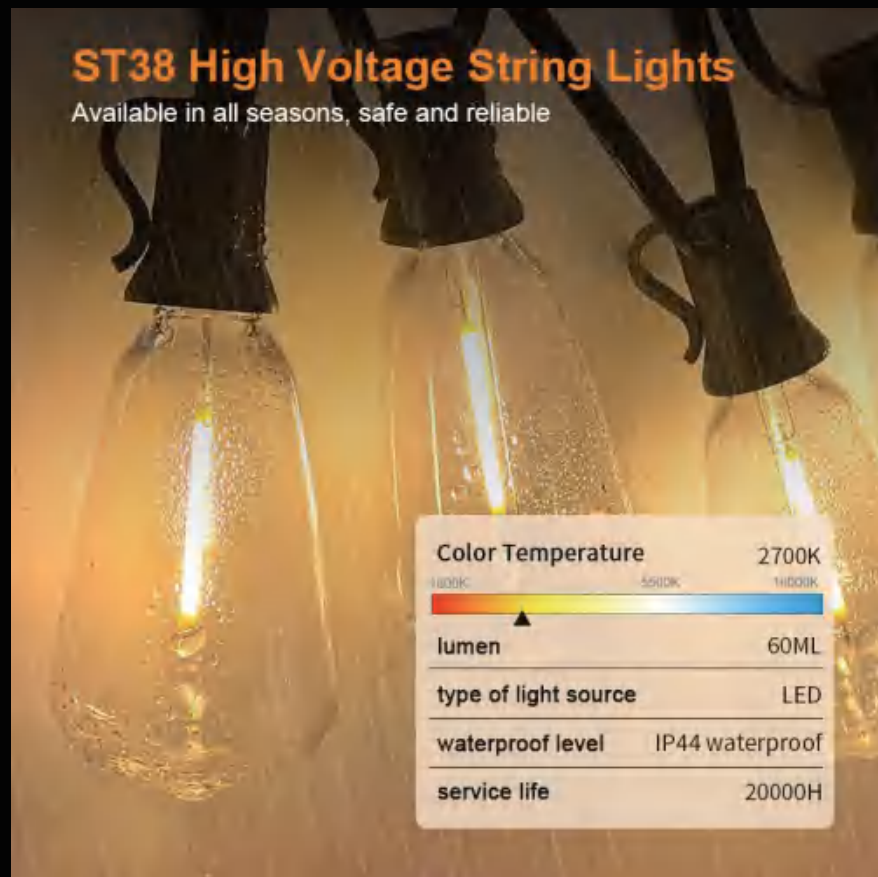

holiday decoration

house balcony

street alley

High Voltage String Lights

ST38 bulb/LED wick

Rain and sun protection

Explosion-proof and shatter-proof, safe to use

BMOL-4176

G40 warm light string

Available in four seasons
Energy saving and environmental protection

Color Temperature	2700K
lumen	60ML
type of light source	LED
waterproof level	IP44 waterproof
service life	20000H