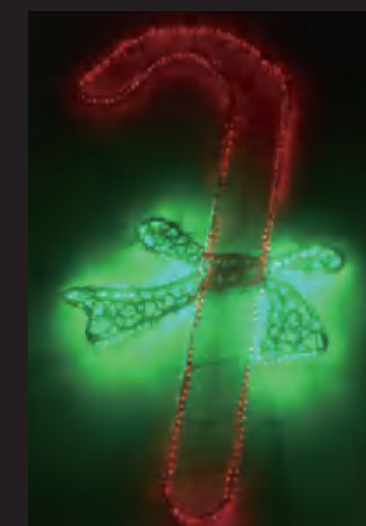

BMOL-4120

BMOL-4121

ACRYLIC LIGHT
COLOR: WHITE
MATERIAL: ACRYLIC

ACRYLIC SHAPE LAMP

BMOL-4122

BMOL-4123

BMOL-4124

BMOL-4125