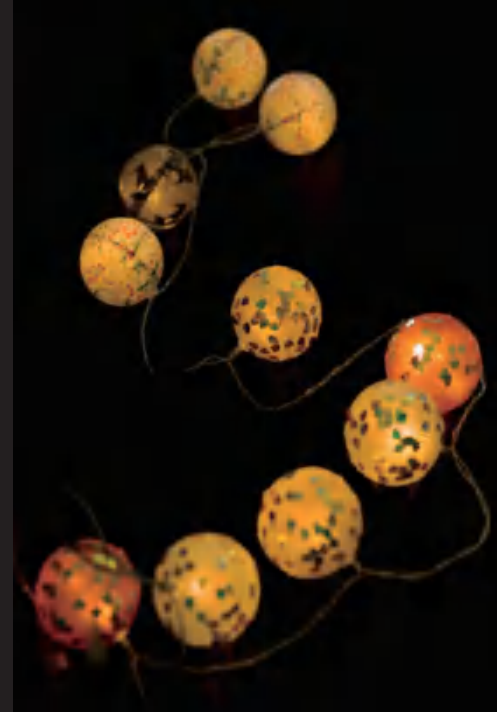

BMOL-4173

10 lights
Lamp distance: 15cm
Lead: 30cm
Total length: 165cm
2AA battery(not included)
Can make other size

BMOL-4174

BMOL-4175

STRING LIGHTS

BMOL-4012

BMOL-4013

BMOL-4014