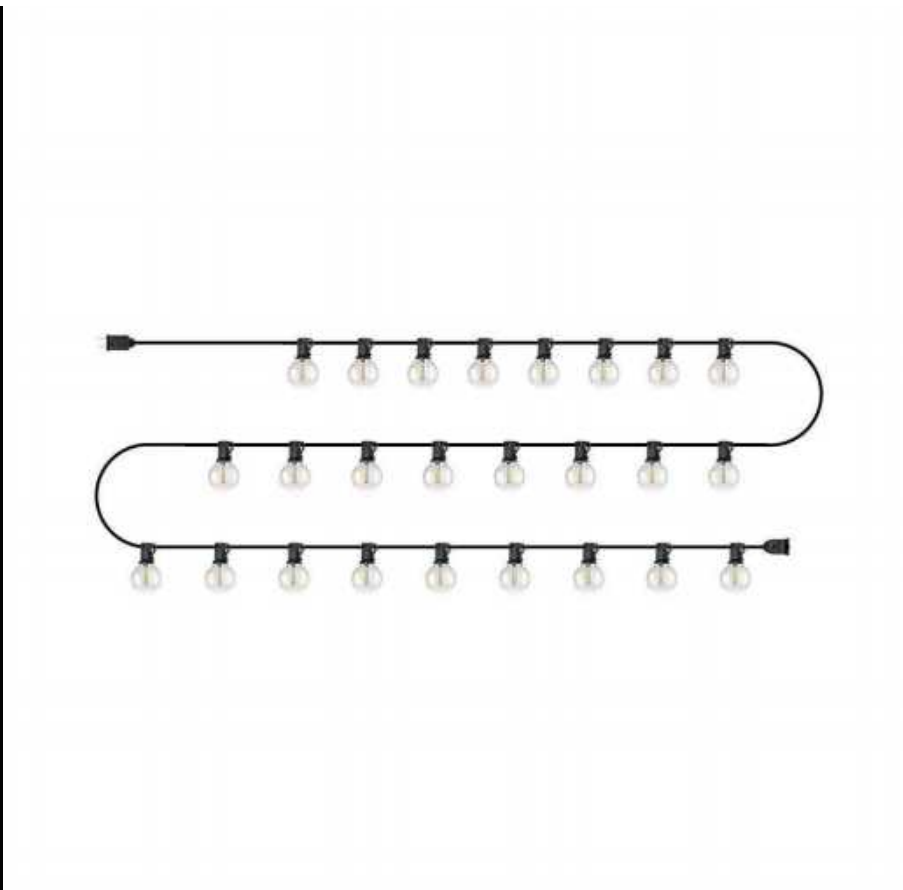

BMOL-4177

LED warm light string

Warm Lights 50ft Length
Multiple light strings can be connected in series
Meet the needs of different lengths

Easy Installation
(hook, rope)

Male and female plug connection
(multiple strings can be connected in series meet the needs of different lengths)

Note: Note. String Lights Installation
After completion, it can be powered on.

US plug EU plug UK plug AU plug

3.28FT/100cm 4.15FT/126.56cm 1.69FT/51.81cm 0.98FT/30cm

0.120FT/6.07cm 0.13FT/3.97cm

Color temperature **2700K**
1800K 5500K 16000K

1W/25W Product power
34V Power supply
25PCS Lamp socket
IP44 water proof

LED Wick
warm light

BMOL-4178

G40 48FT25 lamp LED single wick string light

25+1(Spare) Bulbs

Linkable

2 Prong Plug

1W per bulb
25W per set