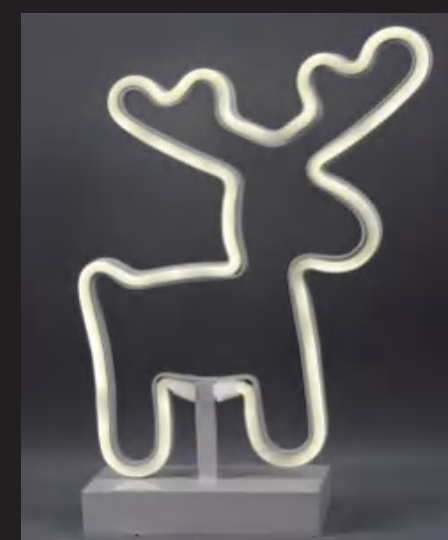

NEON LIGHTS

BMOL-4084

BMOL-4085

BMOL-4086

BMOL-4087

1L WARM WHITE WATERPROOF TEA LIGHT
SIZE: 3.8*4.5CM
LIGHT: 1 WARM WHITE LED
POWER SUPPLY: 1*CR2032

NEON LIGHTS

BMOL-4088