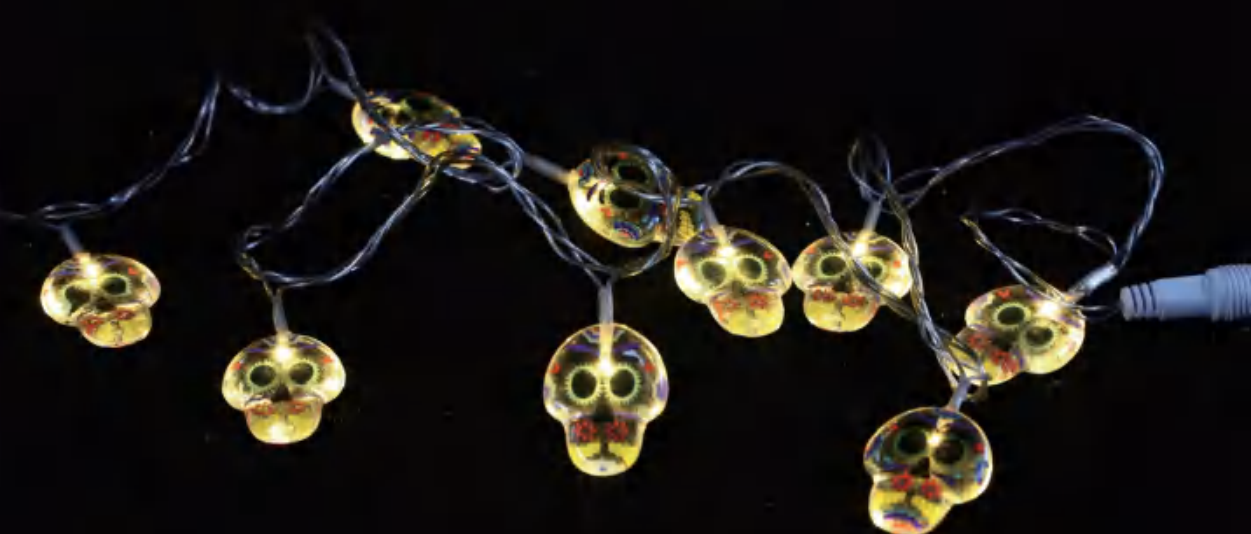

BMOL-4154

10 lights
Lamp distance: 15cm
Lead: 30cm
Total length: 165cm
2AA battery(not included)
Can make other size

BMOL-4157

BMOL-4156

BMOL-4155

BMOL-4158

10 lights
 Lamp distance: 15cm
 Lead: 30cm
 Total length: 165cm
 2AA battery(not included)
 Can make other size

BMOL-4159

BMOL-4162

BMOL-4160

BMOL-4161

BMOL-4163

BMOL-4164

BMOL-4166

10 lights
Lamp distance: 15cm
Lead: 30cm
Total length: 165cm
2AA battery(not included)
Can make other size

BMOL-4165

BMOL-4167

BMOL-4168

BMOL-4169

10 lights
Lamp distance: 15cm
Lead: 30cm
Total length: 165cm
2AA battery(not included)
Can make other size

BMOL-4170

BMOL-4171

BMOL-4172

BMOL-4173

10 lights
Lamp distance: 15cm
Lead: 30cm
Total length: 165cm
2AA battery(not included)
Can make other size

BMOL-4174

BMOL-4175

STRING LIGHTS

BMOL-4012

BMOL-4013

BMOL-4014