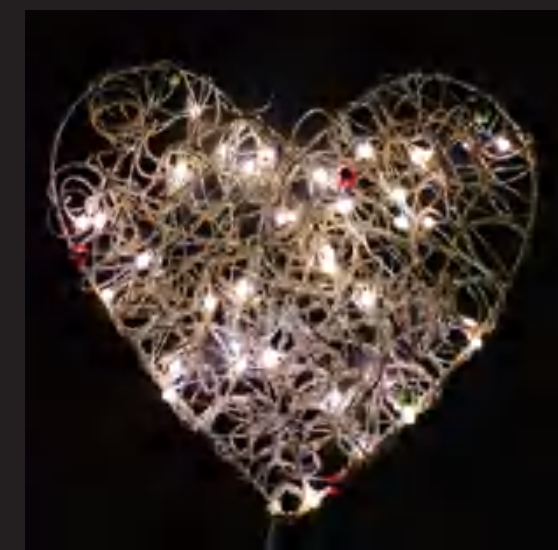

BMOL-4191

BMOL-4192

BMOL-4193

BMOL-4194

Product size:
19×19×18cm/15.5*15.5*15
CM/13*13*12.5cm
IP44 4.5v adaptor

IRON SHAPE LAMP

COLOR: WARM WHITE
MATERIAL: METAL
OPERATION: IP44 TRANSFORMER/BATTERY BOX

ACRYLIC SHAPE LAMP