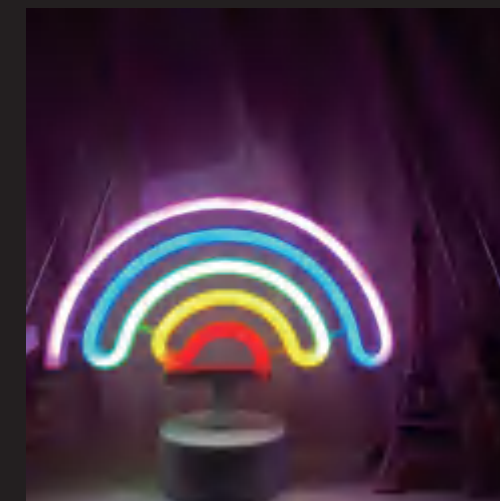

COLOR: WARM WHITE
MATERIAL: METAL
OPERATION: IP44 TRANSFORMER

NEON LIGHTS

BMOL-4079

BMOL-4081

BMOL-4080

BMOL-4082

BMOL-4083

MATERIAL: METAL, PLASTIC
COLOR: COLORFUL
SIZE: H: 20CM-60CM
OPERATION: BATTERY BOX