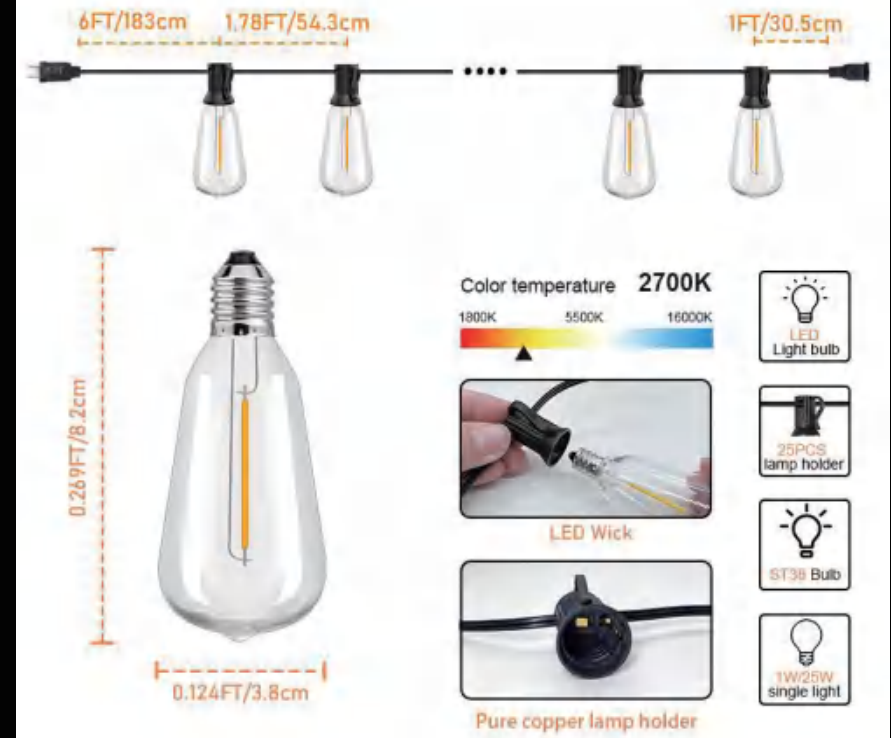

holiday decoration

house balcony

street alley

High Voltage String Lights

ST38 bulb/LED wick

Rain and sun protection

Explosion-proof and shatter-proof, safe to use

BMOL-4176