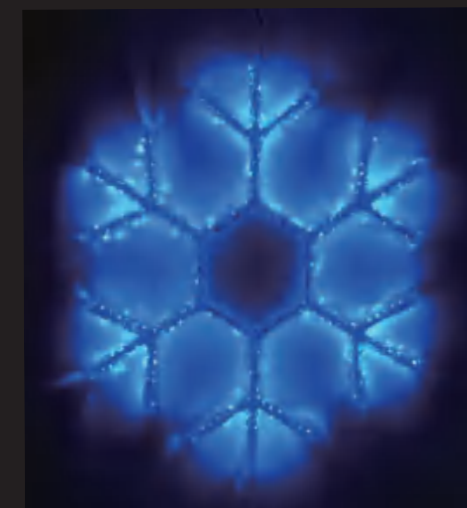

BMOL-4120

BMOL-4121

ACRYLIC LIGHT
COLOR: WHITE
MATERIAL: ACRYLIC

ACRYLIC SHAPE LAMP

BMOL-4122

BMOL-4123

BMOL-4124

BMOL-4125