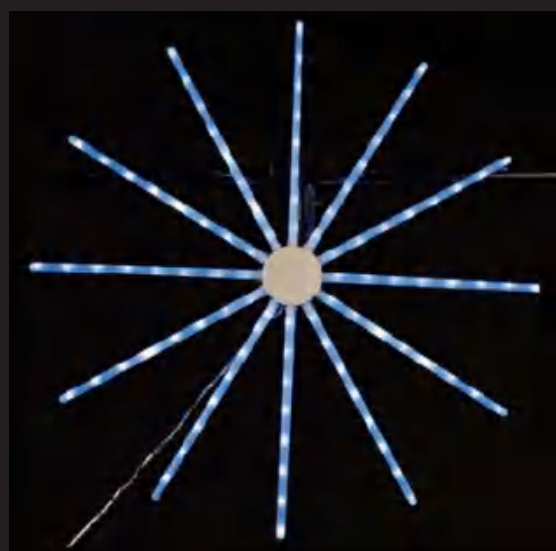

STRING LIGHTS

BMOL-4029

BMOL-4030

BMOL-4031

Color: warm white & white
Material: plastic, metal
Operation :Transformer
Can make other size