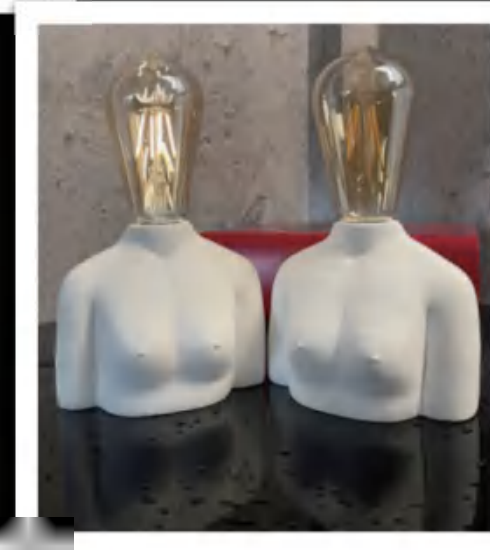

| Size: 86x203MM

BMOL-4131

3V Battery lamp

- | Material: Concrete, Glass
- | Size: 149x83x187MM

BMOL-4132

3V Battery lamp

- | Material: Concrete, Glass
- | Size: 137x98x220MM

BMOL-4133