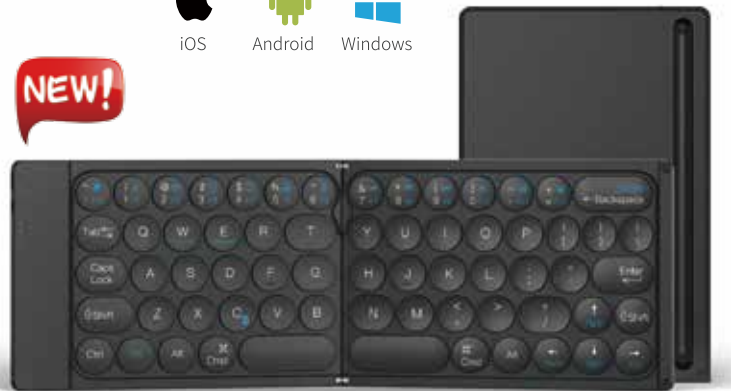

## Foldable Bluetooth Keyboard 折叠蓝牙键盘

iOS

Android

Windows

- ① Portable & lightweight & slim bluetooth keyboard , perfect for travel .
  - ② Widely compatible for iOS/Android/ windows devices .
  - ③ Foldable design makes the keyboard stylish and practical .
- ① 便携、轻巧、纤薄 蓝牙键盘，非常适合旅行。
  - ② 广泛兼容 iOS/Android/Windows设备。
  - ③ 可折叠设计使键盘时尚实用。