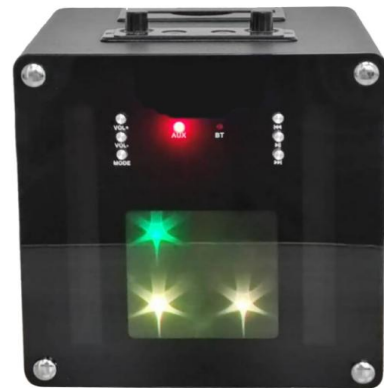

Main Features:

1. Hands free
2. MP3 music playing : supports MP3/WAV files
3. Supports BT/ Aux/TF input

A13 Mini Hello-kitty Style Colored Karaoke Speaker with Disco Lighting

Main Spec:

- * Power supply: DC 5V
- * Audio-line,USB &Bluetooth
- * Built-in light show with 12 multicoloured LED Lighting.
- * Karaoke function, 2 mic-jack input
- * Volume/Mic Volume Button designed
- * 1800MAH 3.7V lithium rechargeable battery
- * Driver size:3" *2
- * Power Output:5W*2
- * Unit size: W180*D155*H200MM
- * Accessories: Audio/Charging line, 2*1.5m Wired-Microphone,Manual
- * **Special:** Colored Lighting/mobilephone-Stand supported

Main Features:

- 1.Hands free
2. MP3 music playing : supports MP3/WAV files
3. Supports BT/ Aux/USB playback/ input

A13e Sing cube Karaoke Speaker with LED Lighting

Main Spec:

- * Power supply: Type-C 5V input
- * Aux, Echo, Mic & Bluetooth
- * Built-in light show with 12 multicoloured LED Lighting.
- * Karaoke function, 2 mic-jack input
- * Volume/Echo Volume Knobs designed
- * 1800MAH 3.7V lithium rechargeable battery
- * Driver size: 3" *2
- * Power Output: 5W*2
- * Unit size: L200*W190*H195
- * Accessories: Audio/Charging line, 2*1.5m Wired-Microphone, Manual