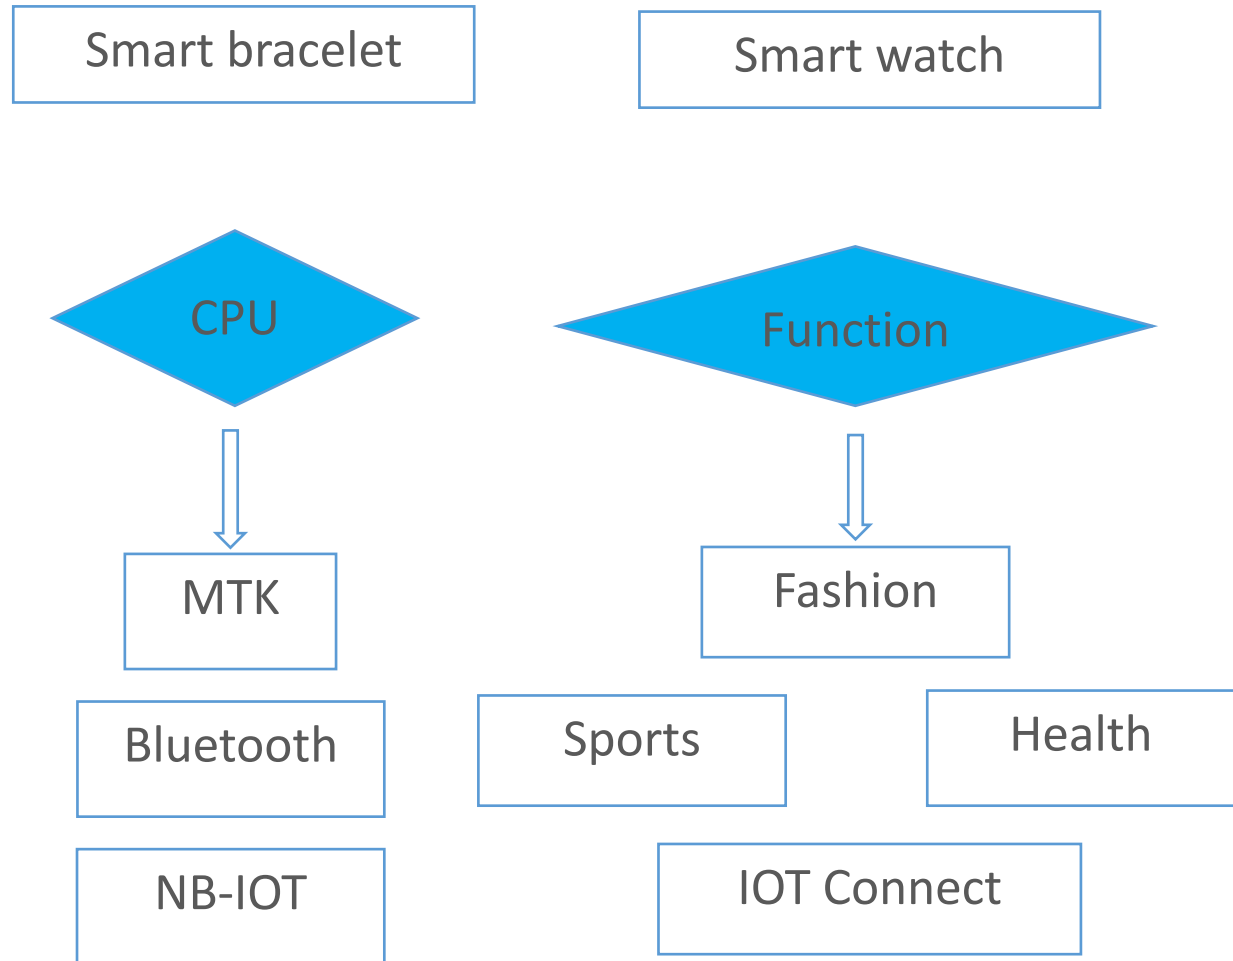

*resistance tested at an immersion of up to 1.5 metres for no more than 30 minutes.

Wrist pulse rate

Monitor your health. With the HAMMER smartwatch you will be able to control your heart rate and blood oxygen saturation levels at any time of the day. Just put on your watch. You will also be able to track your burnt calories, your steps, the weather and your battery level.

Heart rate, saturation, calories burned

Production Line

Quality System

1 Quality system

- Based on ISO 9001:2015
- Document management system

2 Quality guarantee

- Incoming quality control
- Quality control
- Process supervision
- Abnormal handling
- Equipment calibration procedure
- Outgoing quality control

3 Quality engineering

- Reliability test
- Product recognition
- Process project tracking
- Customer satisfaction survey
- Detection instrument calibration plan

Smart bracelet and smart watch Trend of development

MODEL
WEAR
DISPLAY

"THIS IS THE MOMENT"
WHEN INTELLIGENCE MEETS FASHION

Dynamic color screen | movement analysis
Heart rate monitoring | blood pressure monitoring
Analysis of sleep | looking for mobile phones