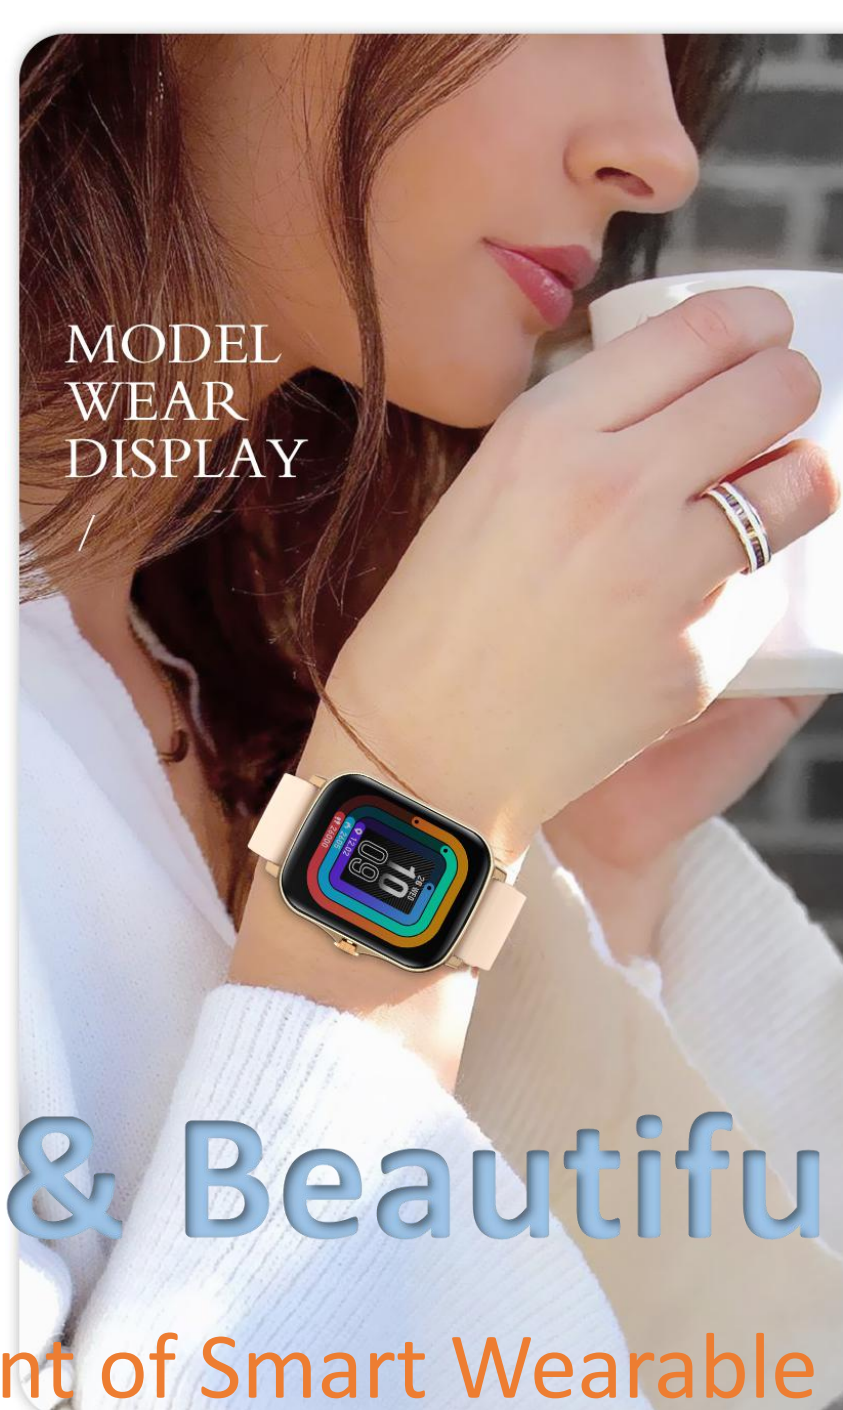

Fashion & Beautiful

The first Key point of Smart Wearable

DYNAMIC COLOR SCREEN | MOVEMENT ANALYSIS | HEART RATE MONITOR | BLOOD PRESSURE MONITORING | ANALYSIS | SLEEP LOOKING FOR MOBILE PHONES

MODEL
WEAR
DISPLAY