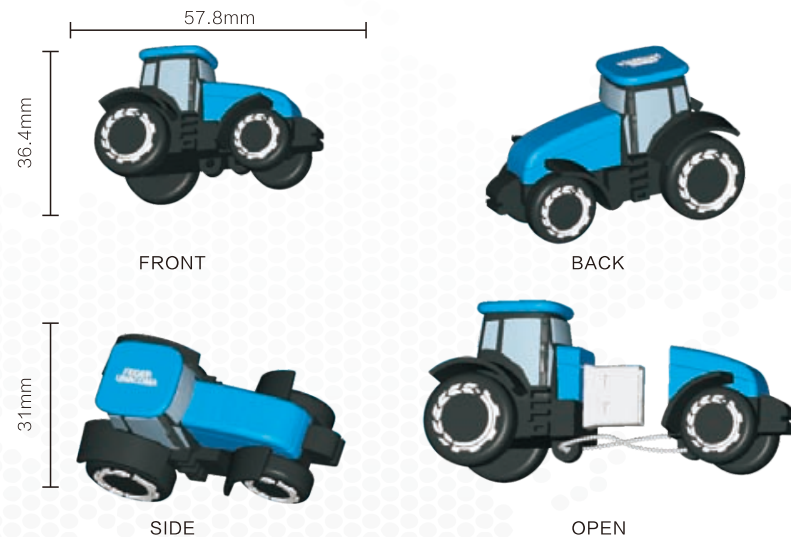

Design Drawing