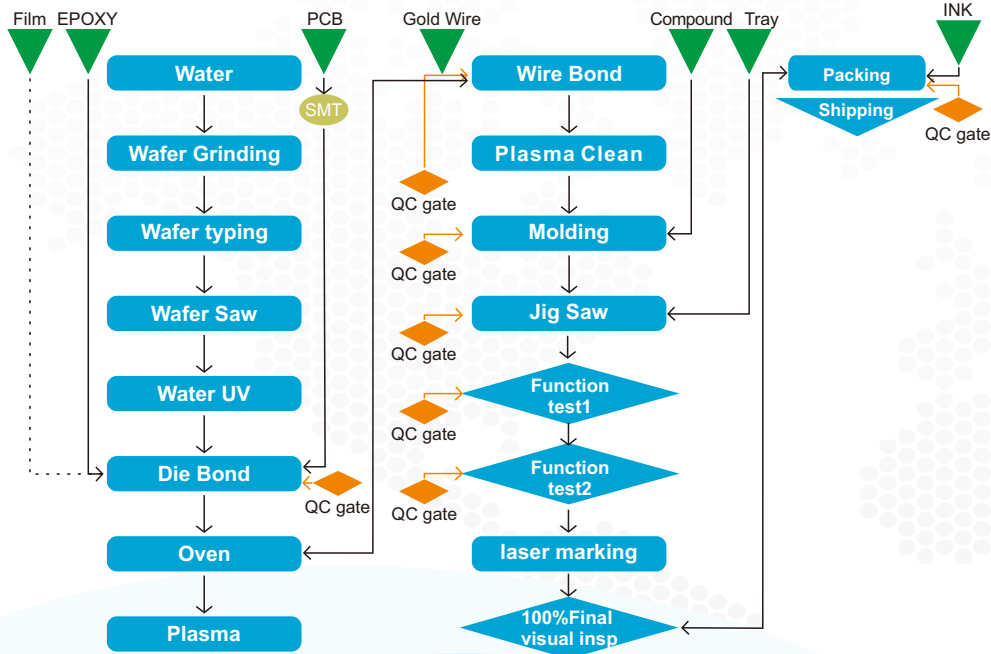

## Team

# COMPANY DEVELOPMENT

# Company Honor

The product has passed the certification of ISO quality management system and has met the requirements of CE and FCC standards.

# Industrial process

Ass'y Flow Chart of UDP

main department

Usb flash drive customization