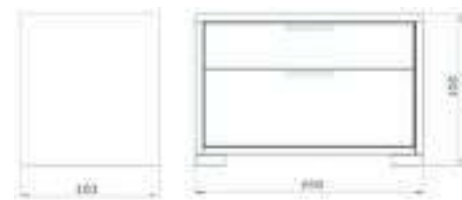

Bedside Cabinet 床头柜

款式, 规格, 材料, 色彩随心而定

床高柜: 床高柜: 床高柜
1800*1150*1100mm

Wine Rack 酒架

款式, 规格, 材料, 色彩随心而定