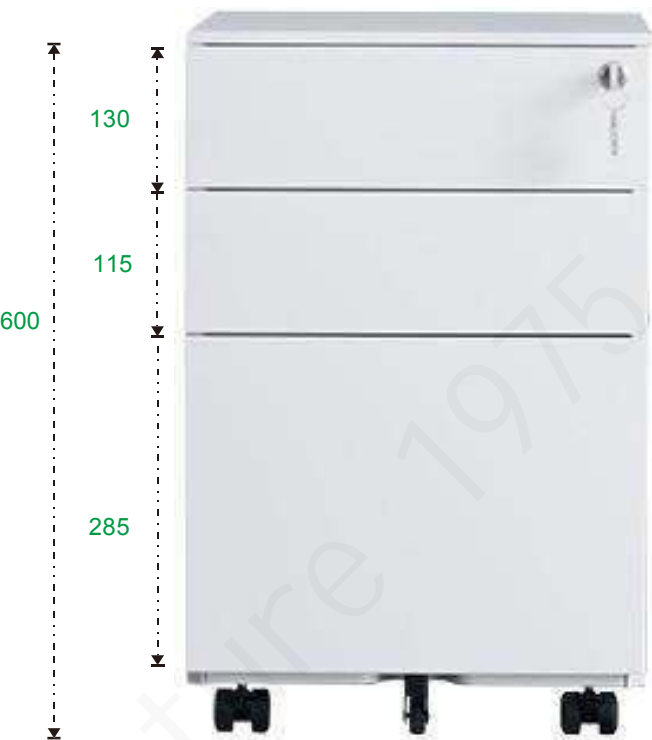

科学储存，让办公井然有序

小柜子大学问

科学划分空间

通过对办公人员活动柜的使用习惯和常用物品的调查研究，我们将活动柜进行了这样的设计：

1. 一、二层抽屉采用薄抽设计，放一些使用频率高、体积小、零碎的物品，配置文具整理盒、隔板，让抽屉内也很整洁；
2. 三层为大抽屉，可放不常用文件、数量大的文件、包包等，内配置分隔板，可搭配文件挂劳，让文件科学划分；
3. 联动互锁设置，只能打开一个抽屉，防倾倒设计，让办公快捷更安全。