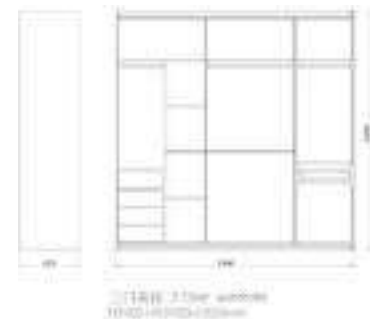

Bedroom Drawer 床边柜

款式, 规格, 材料, 色彩随心而定

床边柜 Bedroom drawer
H750xW1300xD500mm