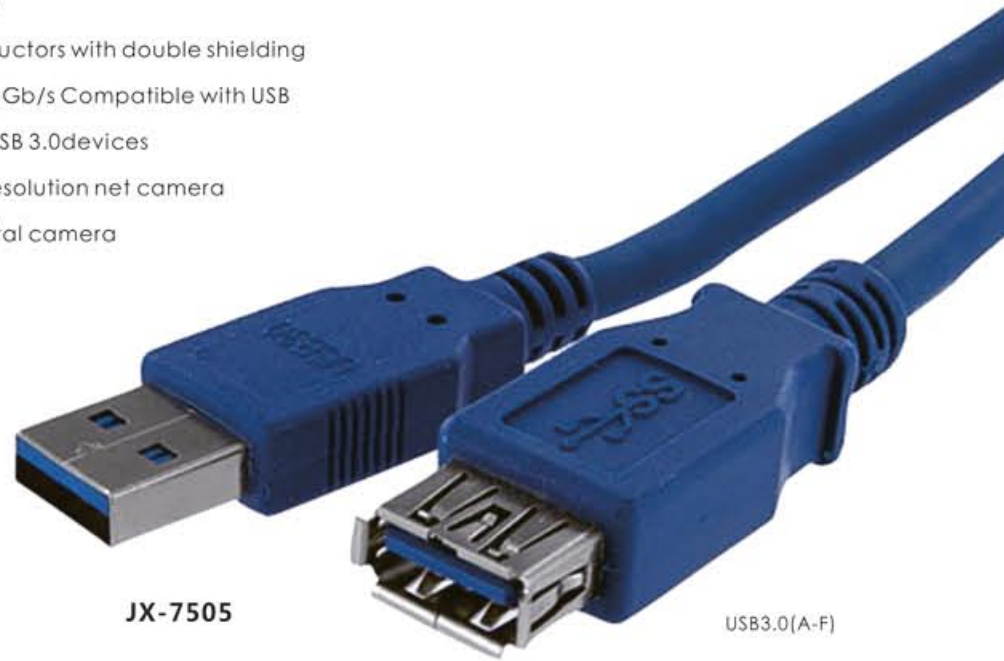

JX-7500

JX-7502

USB 3.0 CABLE

High speed USB3.0 cable
High purity copper conductors with double shielding
Digital transfer speed 4.8Gb/s Compatible with USB
2.0 devices suitable for USB 3.0 devices
External hard disk, high resolution net camera
CCTV, video display, digital camera
DV, Blue-ray drive