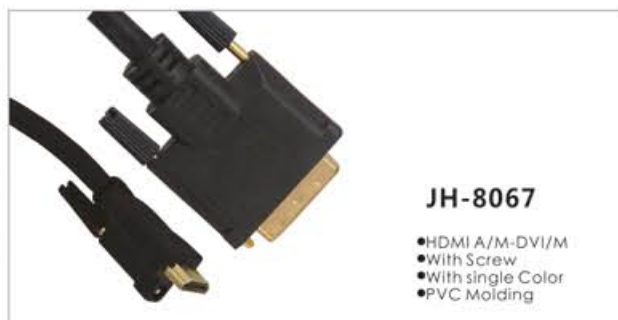

- HDMI Mini C/M -HDMI Mini C/M
- With Half Metal Shell

**JH-8066**

- HDMI A/M-HDMI A/M
- With Double Color
- PVC Molding

**JH-8065**

- HDMI A/M-HDMI A/M
- With single color
- PVC Molding

**JH-8064M**

- HDMI C/M-HDMI C/M
- With double color
- PVC Molding