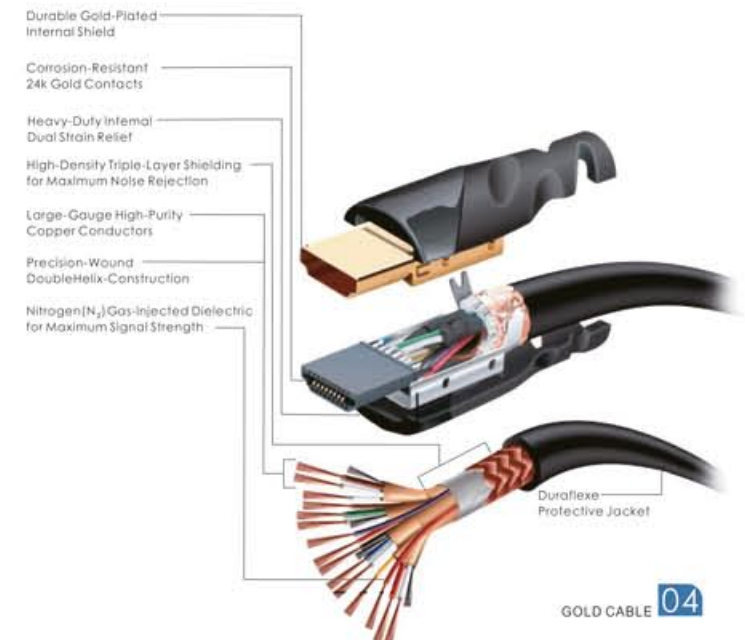

**JH-8139**  
 ● HDMI A/M-HDMI A/M  
 ● With half metal shell  
 ● With LED light

**JH-80051**  
 ● HDMI A/M-HDMI A/M  
 ● Half ABS molding  
 ● with LED light

**High Speed HDMI Cable With Ethernet**

The high quality HDMI cable supports all HD audio and video formats and a resolution of up to 2160p(4K), it's perfect for HDTVs, Hometheater, Gaming, Blu-Ray players

### High Speed HDMI Cable With Ethernet

The high quality HDMI cable supports all HD audio and video formats and a resolution of up to 2160p(4K), it's perfect for HDTVs, Hometheater, Gaming, Blu-Ray players