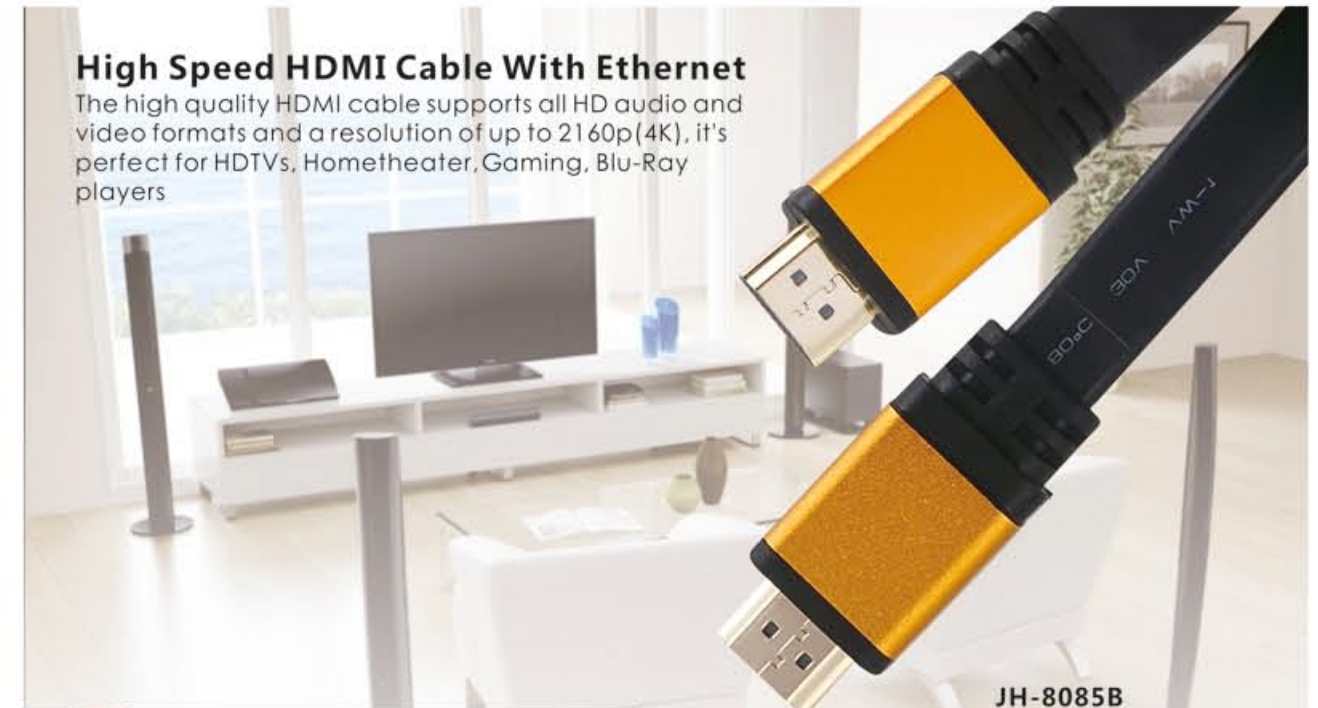

**High Speed HDMI Cable With Ethernet**

The high quality HDMI cable supports all HD audio and video formats and a resolution of up to 2160p(4K), it's perfect for HDTVs, Hometheater, Gaming, Blu-Ray players