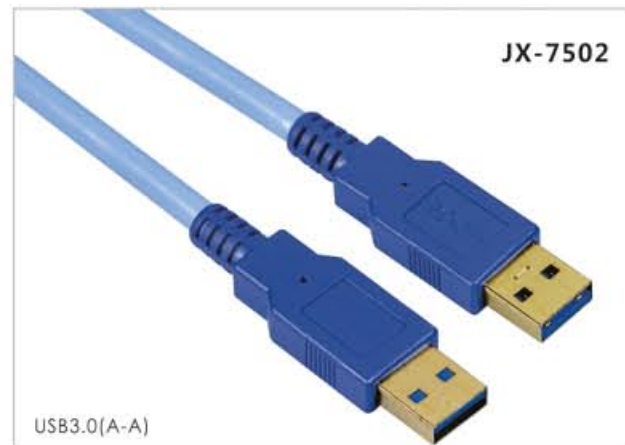

USB3.0(A-F)