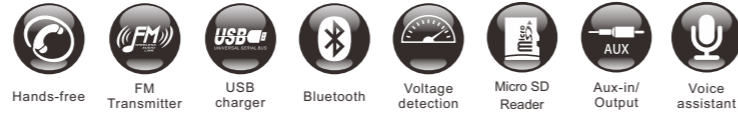

Bluetooth Car Charger

1. Bluetooth 4.2
2. 1.8 inch LCD Display 128*64P
3. Dual USB charging output QC3.0+5V/2.4A
4. Supports for Micro SD Card 1G to 32G
5. Supports U-DISK function
6. Support WMA, MP3, WAV, FLAC music format files
7. Full FM frequency 87.5-108.0MHz
8. Supports Line-in/Line-out
9. Call Multi-language display and file folder
10. Supports Bluetooth Hands-free
11. Car battery voltage detection
12. Supports Siri/Google voice assistant wake-up