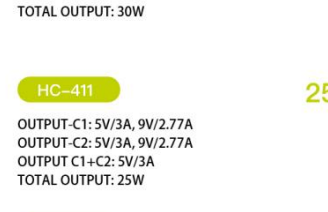

HC-403

HC-411

25W

OUTPUT-C1: 5V/3A, 9V/2.77A
OUTPUT-C2: 5V/3A, 9V/2.77A
OUTPUT C1+C2: 5V/3A
TOTAL OUTPUT: 25W