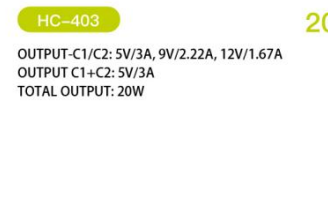

HC-409

25W

OUTPUT: 5V/3A, 9V/2.77A  
TOTAL OUTPUT: 25W

HC-402

20W

OUTPUT-C: 5V/3A, 9V/2.22A, 12V/1.67A  
OUTPUT-A: 5V/3A, 9V/2A, 12V/1.5A  
OUTPUT A+C: 5V/3A  
TOTAL OUTPUT: 20W

HC-403

20W