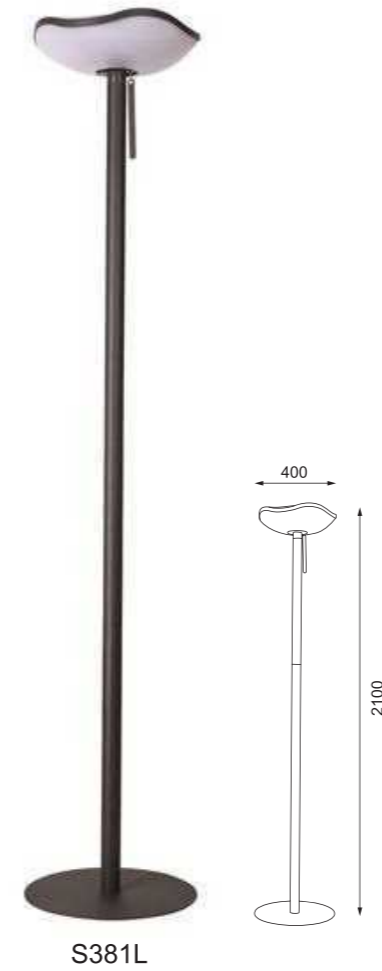

S381L

Product Specifications

Material	Die-casting aluminum+ PC
Voltage	90-260V,50/60Hz
CCT	2700K~6500K
Body Color	Shiny Black / Dark Grey /Matt Black / Matt White / Rust
CRI	≥80

Model	LED Watt	Luminous Flux	Safety type
W1560	15W	1000Lm	IP65
W1561	15W	1000Lm	IP65

First Use

First use requires 8 hours of charging in the sun!

Function

1. Max. 500lm 4hrs	Green signal flashing (battery>20%)
2. 200lm 8hrs	Red signal flashing (battery<20%)
3. 100lm 12hrs	Light off
4. OFF	

Press and hold to turn on / Switch
Press and hold to turn off / Switch

Product Specifications

Material	Die-casting aluminum+ PC
Voltage	6V
Battery	18650 4000 mAh
Voltage	3.7V
CCT	3000K~6000K
Body Color	Shiny Black / Dark Grey /Matt Black / Matt White / Rust
CRI	≥80

Model	Solar Panel	Safety type
S381L	8W	IP65