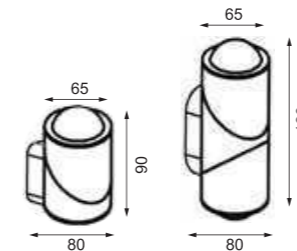

Model	LED Watt	Luminous Flux	Safety type
W2019	5W	400 lm	IP65
W2020	2*5W	800 lm