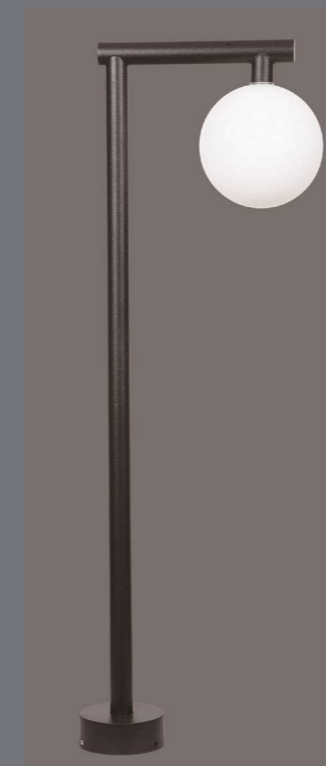

MINSHUANG CO.,LTD

GARDEN LIGHT

TEL:
86-13689528097 / 13642343902

E-mail:
sunny@lightspack.com
sales@lightspack.com

NEW
Outdoor Light