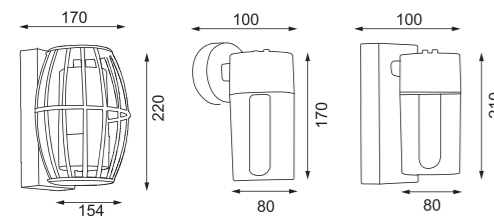

Product Specifications

Material	Die-casting aluminum+PC		
Voltage	220-240V, 50/60Hz		
CCT	2700K~6500K		
Body Color	Shiny Black / Dark Grey /Matt Black / Matt White / Rust		

Model	Lampholder	LED Watt	Safety type
W3108	E27	MAX.20W	IP54
W3109	E27	MAX.20W	
W3110	E27	MAX.20W	

Product Specifications

Material	Die-casting aluminum+Explosion-proof glass		
Voltage	90-260V / 220-240V, 50/60Hz		
CCT	2700K~6500K		
Body Color	Shiny Black / Dark Grey /Matt Black / Matt White / Rust		
CRI	≥80