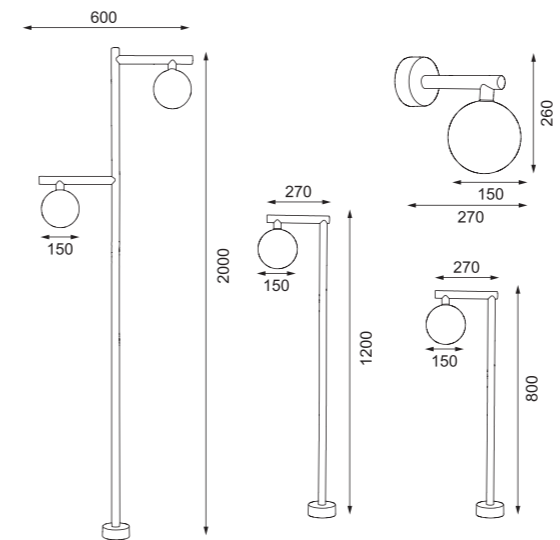

Model	LED Watt	Luminous Flux	Safety type
W8001-30	12W	800 Lm	IP65 
W8001-60	18W	1200 Lm	
W8001-90	24W	1800 Lm	
W8001-120	36W	2400 Lm	

Product Specifications

Material	Aluminum +PC		
Voltage	90-260V, 50/60Hz		
CCT	2700K~6500K		
Body Color	Shiny Black / Dark Grey /Matt Black / Matt White / Rust		
CRI	≥80		

Model	LED Watt	Luminous Flux	Safety type
W8002-30	12W	800 Lm	IP65 
W8002-60	18W	1200 Lm	
W8002-90	24W	1800 Lm	
W8002-120	36W	2400 Lm	

Product Specifications

Material	Aluminum +PC
Voltage	220-240V, 50/60Hz
CCT	2700K~6500K
Body Color	Shiny Black / Dark Grey /Matt Black / Matt White / Rust

Model	Lampholder	LED Watt	Safety type
W2091	G9	MAX.10W	IP54  
W2092	G9	MAX.10W	
W2093	G9	MAX.10W	
B2091	G9	MAX.10W	

Product Specifications

Material	Aluminum +PC
Voltage	220-240V, 50/60Hz
CCT	2700K~6500K
Body Color	Shiny Black / Dark Grey /Matt Black / Matt White / Rust