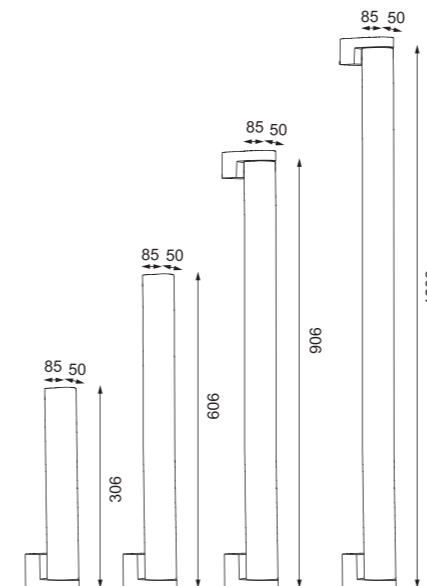

Model	LED Watt	Luminous Flux	Safety type
W8001-30	12W	800 Lm	IP65 
W8001-60	18W	1200 Lm	
W8001-90	24W	1800 Lm	
W8001-120	36W	2400 Lm	

Product Specifications

Material	Aluminum +PC		
Voltage	90-260V, 50/60Hz		
CCT	2700K~6500K		
Body Color	Shiny Black / Dark Grey /Matt Black / Matt White / Rust		
CRI	≥80		

Model	Lampholder	LED Watt	Safety type
W2091	G9	MAX.10W	IP54  
W2092	G9	MAX.10W	
W2093	G9	MAX.10W	
B2091	G9	MAX.10W	

Product Specifications

Material	Aluminum +PC
Voltage	220-240V, 50/60Hz
CCT	2700K~6500K
Body Color	Shiny Black / Dark Grey /Matt Black / Matt White / Rust