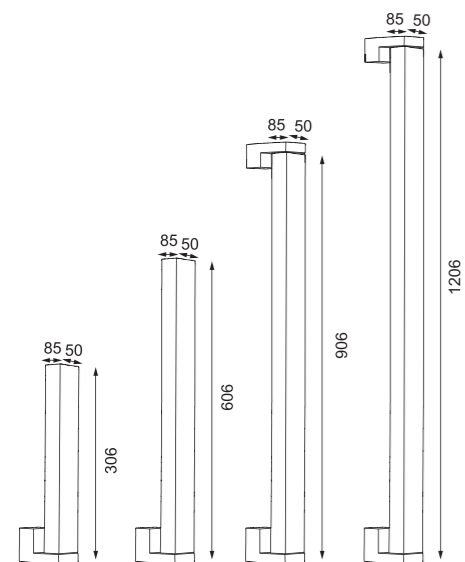

Product Specifications

Material	Aluminum +PC		
Voltage	96-260V, 50/60Hz		
CCT	2700K~6500K		
Body Color	Shiny Black / Dark Grey /Matt Black / Matt White / Rust		
CRI	≥80		

Model	LED Watt	Luminous Flux	Safety type
W8001-30	12W	800 Lm	IP65
W8001-60	18W	1200 Lm	
W8001-90	24W	1800 Lm	
W8001-120	36W	2400 Lm