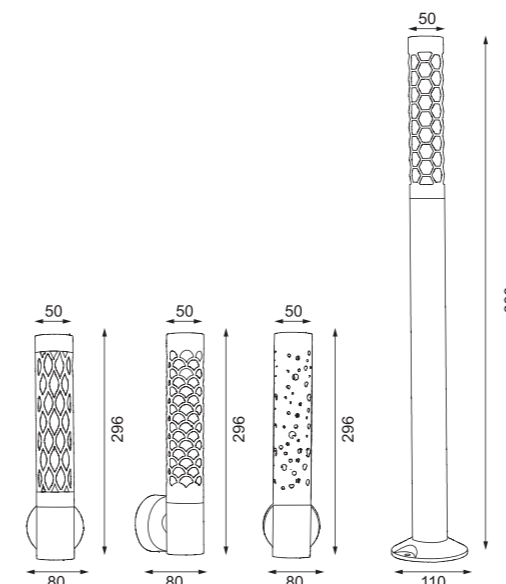

Product Specifications

Material	Die-casting aluminum+Explosion-proof glass		
Voltage	220-240V, 50/60Hz		
CCT	2700K-6500K		
Body Color	Shiny Black / Dark Grey /Matt Black / Matt White / Rust		

Model	Lampholder	LED Watt	Safety type
W3112B	E27	MAX.20W	IP65
W3113B	E27	MAX.20W	
W3116B	E27	MAX.20W	
B3115-80	E27	MAX.20W