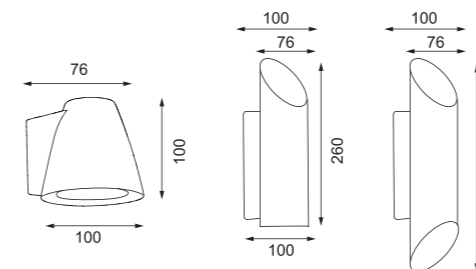

Model	Lampholder	LED Watt	Safety type
W1002	GU10	MAX.9W	IP65
W7085	GU10	MAX.7W	
W7086	2*GU10	MAX.2x7W