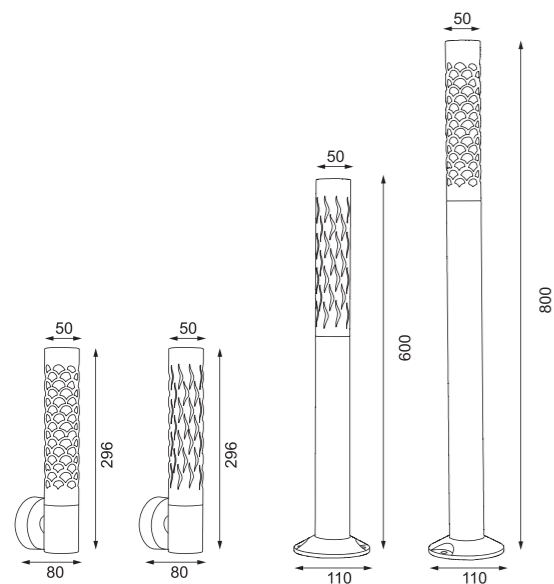

Product Specifications

Material	Die-casting aluminum+Explosion-proof glass		
Voltage	220-240V, 50/60Hz		
CCT	2700K-6500K		
Body Color	Shiny Black / Dark Grey /Matt Black / Matt White / Rust		

Model	Lampholder	LED Watt	Safety type
W3114A	E27	MAX.20W	IP65
B3113A-100	E27	MAX.20W	
W3115A	E27	MAX.20W	
B3115A-80	E27	MAX.20W