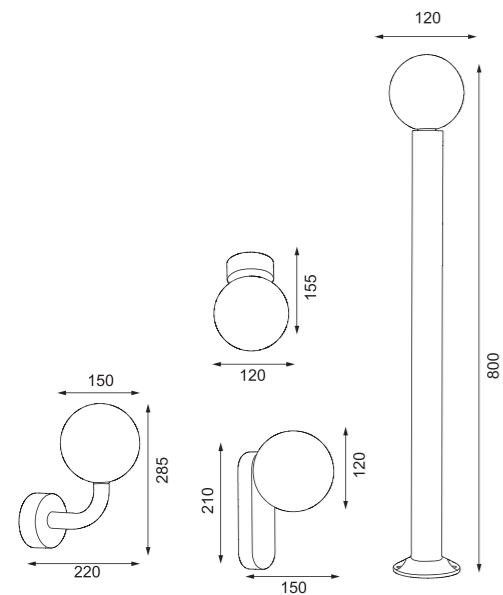

Product Specifications

Material	Aluminum +PC
Voltage	220-240V, 50/60Hz
CCT	2700K~6500K
Body Color	Shiny Black / Dark Grey /Matt Black / Matt White / Rust

Model	Lampholder	LED Watt	Safety type
W2091	G9	MAX.10W	IP54
W2092	G9	MAX.10W	
W2093	G9	MAX.10W	
B2091	G9	MAX.10W