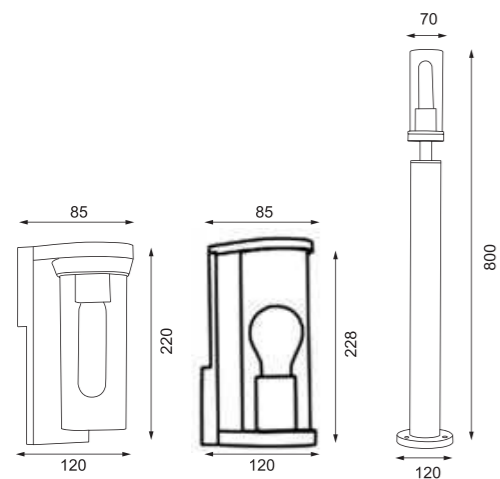

Product Specifications

Material	Die-casting aluminum+Explosion-proof glass		
Voltage	220-240V, 50/60Hz		
CCT	2700K~6500K		
Body Color	Shiny Black / Dark Grey /Matt Black / Matt White / Rust		

Model	Lampholder	LED Watt	Safety type
W3101	E27	MAX.20W	
W3100B	E27	MAX.20W	IP65
B7118-65	E27	MAX.20W