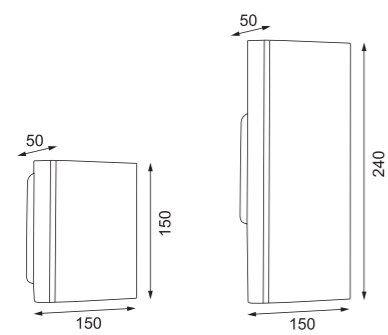

Model	LED Watt	Luminous Flux	Safety type
W2019	5W	400 lm	IP65  
W2020	2*5W	800 lm	

W2025

W2027

W2026

W2028

Product Specifications

Material	Die-casting aluminum+Clear tempered glass		
Voltage	90-260V50 / 60Hz		
CCT	2700K~6500K		
Body Color	Shiny Black / Dark Grey /Matt Black / Matt White / Rust		
CRI	≥80		