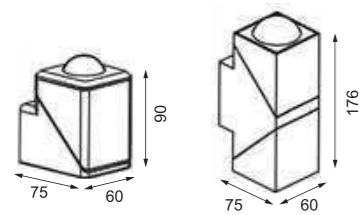

Model	Lampholder	LED Watt	Safety type
W2094	G9	MAX.10W	IP54  
B2094-80	G9	MAX.10W	
B2094-120	G9	MAX.10W	
B2093-200	2*G9	MAX.2x10W	

W2017

W2019

W2018

W2020

Product Specifications

Material	Aluminum + Lens PC		
Voltage	90-260V50 / 60Hz		
CCT	2700K~6500K		
Body Color	Shiny Black / Dark Grey / Matt Black / Matt White / Rust		
CRI	≥80		