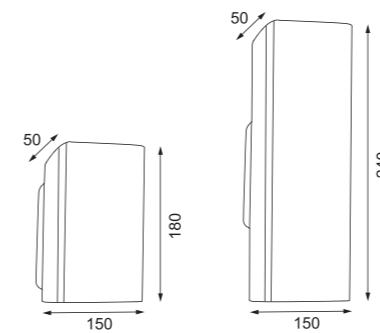

Product Specifications

Material	Die-casting aluminum+Clear tempered glass		
Voltage	90-260V50 / 60Hz		
CCT	2700K~6500K		
Body Color	Shiny Black / Dark Grey /Matt Black / Matt White / Rust		
CRI	≥80		

Model	LED Watt	Luminous Flux	Safety type
W2027	10W	800 lm	IP65
W2028	2*10W	1600 lm