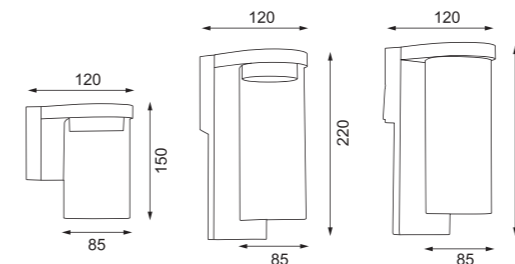

Product Specifications

Material	Die-casting aluminum+Explosion-proof glass		
Voltage	90-260V, 50/60Hz		
CCT	2700K~6500K		
Body Color	Shiny Black / Dark Grey /Matt Black / Matt White / Rust		
CRI	≥80		

Model	LED Watt	Luminous Flux	Safety type
W3102	7W	450 Lm	
W3103	7W	450 Lm	IP65
W3104	7W	450 Lm