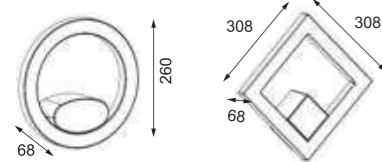

Product Specifications

Material	Die-casting aluminum+ PC
Voltage	90-260V,50/60Hz
CCT	2700K~6500K
Body Color	Shiny Black / Dark Grey /Matt Black / Matt White / Rust
CRI	≥80

Model	LED Watt	Luminous Flux	Safety type
W1560	15W	1000Lm	IP65
W1561	15W	1000Lm	IP65