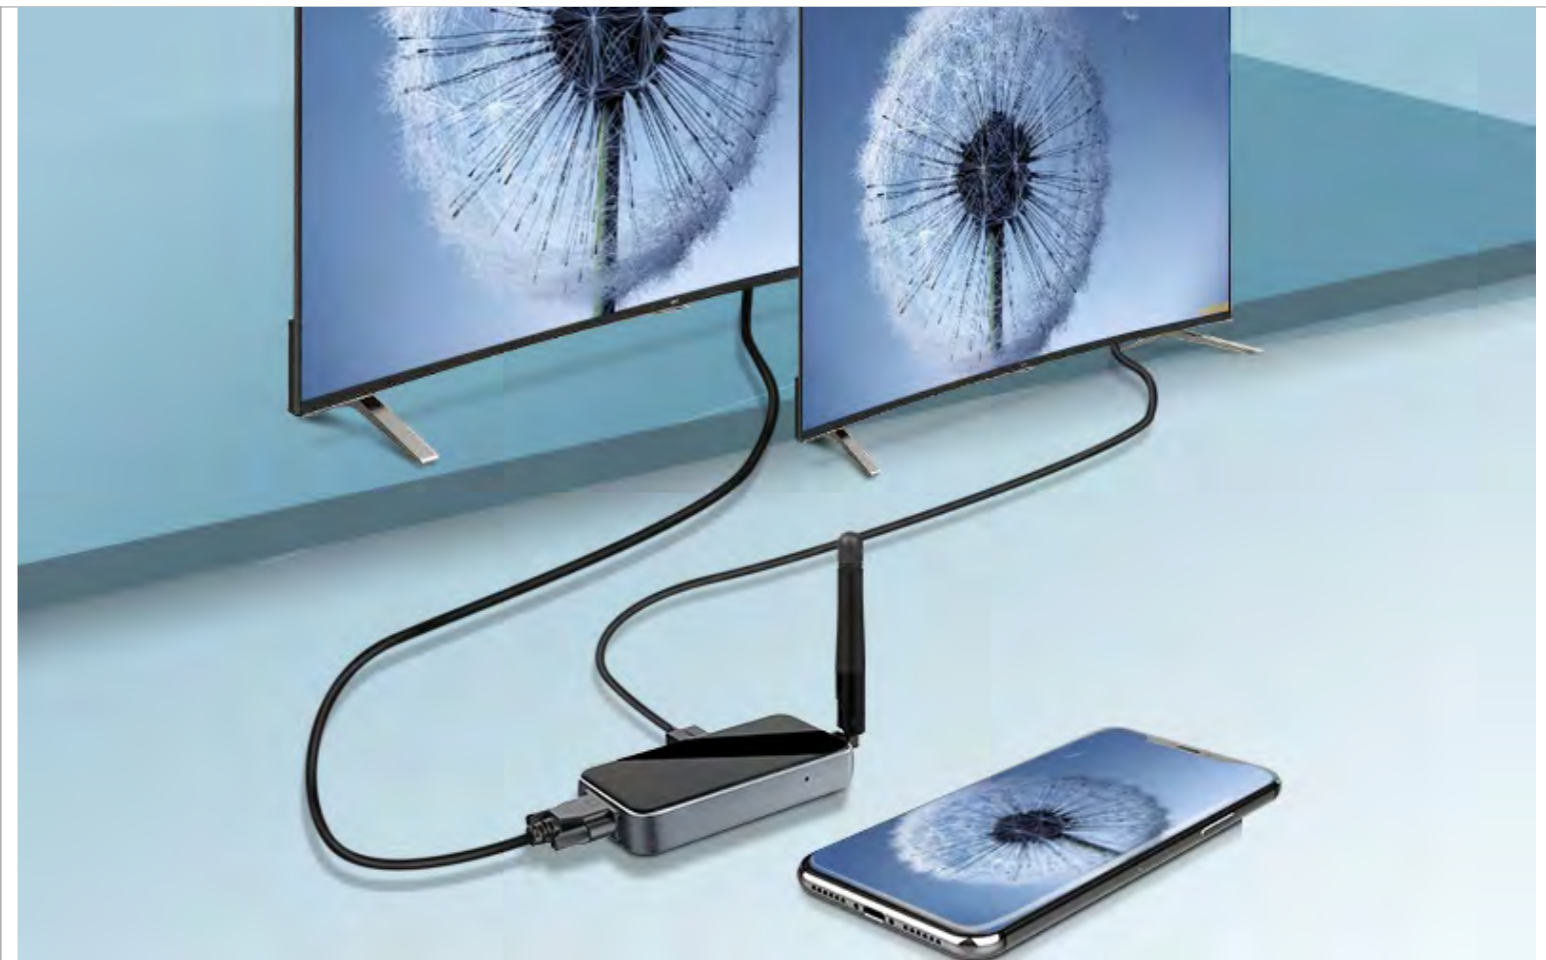

HDTV & VGA CONVERTER

Wireless+wired dual-mode
switch-free same screen device

P21

Input:Type-c and wireless

Output:

4x HDM I1080P

1xVGA(1920x1080@60Hz)

1xUSB

1x3.5mm Audio

Android

iOS

HDTV

VGA

P12

Input:Lightning and wireless

Output:

1xHDTV 1080P

1xVGA 1080P

1xUSB

1xLightning port

P12-1

Input:Lightning and wireless

Output:

1xHDTV 1080P

1xVGA 1080P

1xUSB

1xLightning port