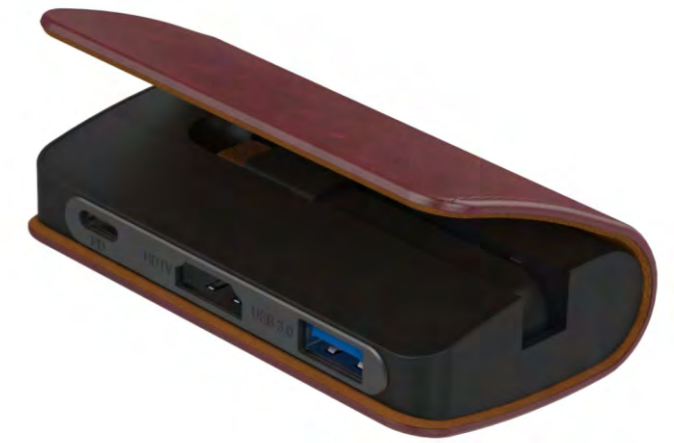

1x3.5mm Audio

4in1

Input:USB-C

Output:

1xHDTV(3840x2160@30Hz)

1xUSB3.0 Gen-A(5Gbps)

1xUSB-C PD 100W

1xRJ45 (10/100/1000Mbps)