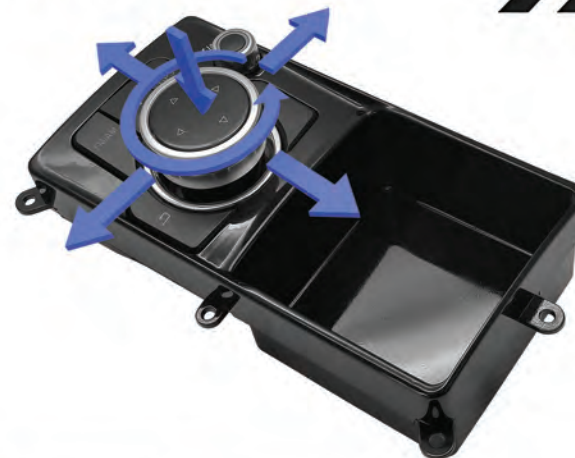

Advanced Model
Android + OEM
system

Mazda 6 10.25 inch 2017-2019 Support LHD+RHD

Basic Model
Android+joystick

Advanced Model
Android + OEM
system

Mazda 6 2014-2016 12.3 inch Support LHD+RHD

Android+joystick

Mazda 6 2004-2013 10.25 inch Support LHD+RHD

Android+joystick

Mazda 6 2004-2013 12.3 inch Support LHD+RHD

Android+joystick

Mazda 3 12.3 inch 2014-2019 Support LHD+RHD

Basic Model
Android+joystick

Advanced Model
Android + OEM
system

Mazda 3 10.25 inch 2014-2019 Support LHD+RHD

Basic Model
Android+joystick

Advanced Model
Android + OEM
system

Mazda 3 10.25 inch 2021-2025 Support LHD+RHD

OEM Mazda system + Android system

Mazda 3 10.25 inch 2006-2013 Support LHD+RHD