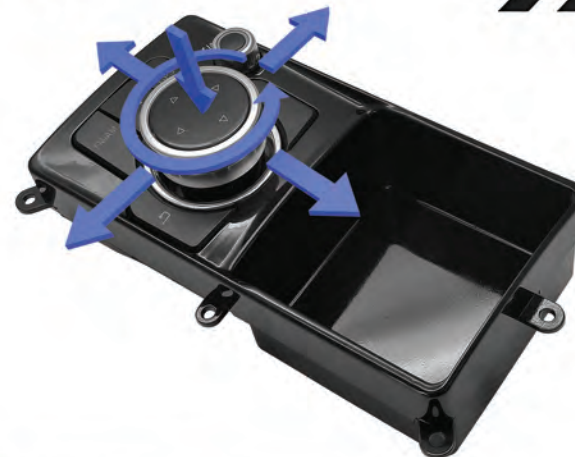

Mazda 2 CX-3 10.25 inch 2017-2021 Support LHD+RHD

Mazda 6 10.25 inch 2020-2024 Support LHD+RHD

Basic Model
Android+joystick

Advanced Model
Android + OEM
system

Mazda 6 12.3 inch 2017-2019 Support LHD+RHD

Basic Model
Android+joystick

Advanced Model
Android + OEM
system

Mazda 6 10.25 inch 2017-2019 Support LHD+RHD

Basic Model
Android+joystick

Advanced Model
Android + OEM
system

Mazda 6 2014-2016 12.3 inch Support LHD+RHD

Android+joystick

Mazda 6 2004-2013 10.25 inch Support LHD+RHD

Android+joystick

Mazda 6 2004-2013 12.3 inch Support LHD+RHD

Android+joystick

Mazda 3 12.3 inch 2014-2019 Support LHD+RHD

Basic Model
Android+joystick

Advanced Model
Android + OEM
system

Mazda 3 10.25 inch 2014-2019 Support LHD+RHD

Basic Model
Android+joystick

Advanced Model
Android + OEM
system

Mazda 3 10.25 inch 2021-2025 Support LHD+RHD

OEM Mazda system + Android system

Mazda 3 10.25 inch 2006-2013 Support LHD+RHD