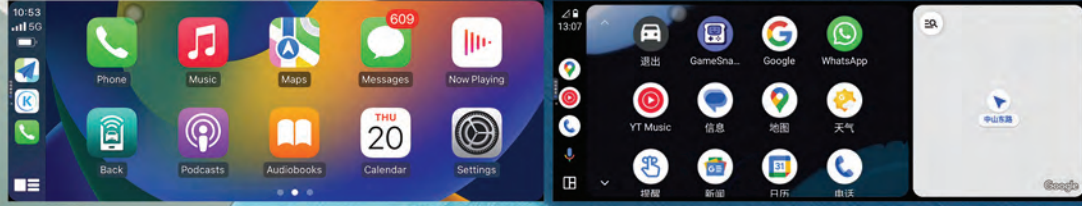

OEM Microphones
Supports Mazda factory microphones

360° Panoramic Camera

Four 1080P wide-angle cameras

USB+Wireless Connection

Wireless carplay+Wireless Android auto

Dual system host

360° camera (optional for this function)

GPS/4G ANT

Power interface

USB SIM card interface

Connect Android screen

Single system host

The circular knob can be rotated to select APK programs and setting options

Dual system

Retain Mazda's original multimedia system, Android system + Mazda system