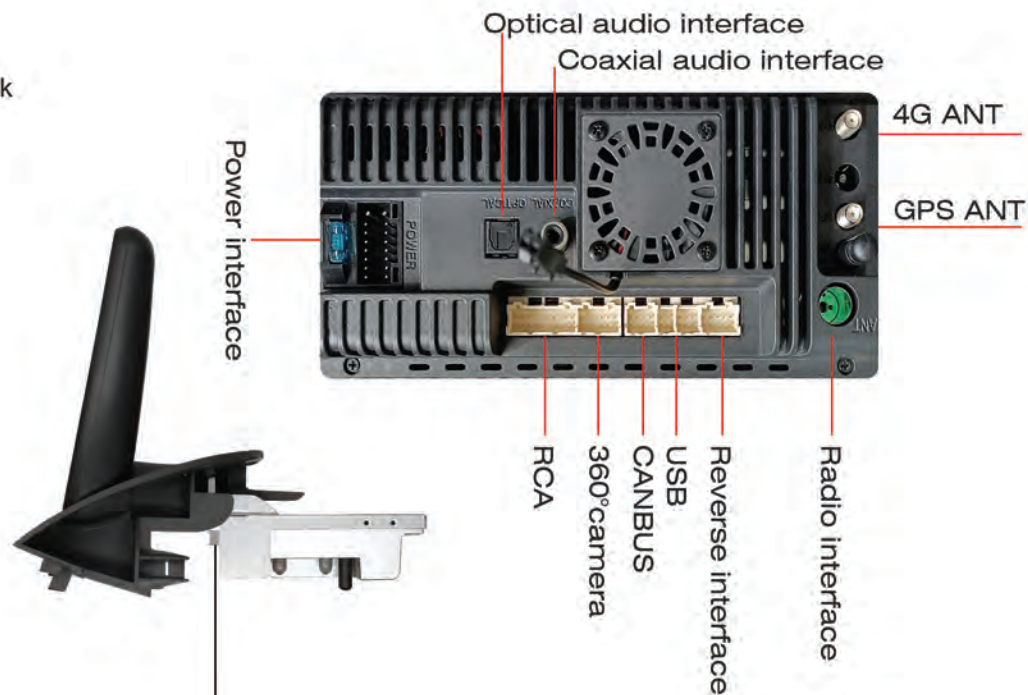

OEM Microphones
Supports Mazda factory microphones

360° Panoramic Camera

Four 1080P wide-angle cameras

USB+Wireless Connection

Wireless carplay+Wireless Android auto

Dual system host

360° camera (optional for this function)

GPS/4G ANT

Power interface

USB SIM card interface

Connect Android screen

Single system host

The circular knob can be rotated to select APK programs and setting options

Dual system

Retain Mazda's original multimedia system, Android system + Mazda system

Click the return icon to enter the Android multimedia system

Click the Mazda icon to enter the Mazda factory multimedia system

- Support Mazda system + Android system (dual system)
- Support original factory reversing camera. Original 360° camera
- Support original factory parking radar sensor
- Support original factory steering wheel button
- Support original factory joystick (mouse)
- Support left and right car original settings, original information
- Plug and play. No damage to the car's original cables and accessories

Basic Configuration

Multi-directional multi-function joystick

12.3 inch Android system

CPU	Octa-core 2.0GHZ (2x ARM Cortex A75, 6x ARM Cortex A55) Android 13 OS
GPU	Mali-G52X2/614.4
RAM	DDR4:4 GB / 6 GB / 8 GB
ROM	EMMC5.1, 32GB / 64GB /128GB /256GB
USB	USBX3 Support USB file reading, expand DVR TPMS, etc.
Display	QLED 10.25inch / 12.3inch 1920*720
Radio	TDA 7708
Navigation	GPS BEIDOU GLONASS
RCA	FL/FR Audio Output OUT AUX Audio Input
AV import	CVBS import
Reverse	Support AHD camera CVBS camera
CAN BUS	Support external canbus
BT/WIFI	Built-in WIFI 5.0, Support 2.4G WIFI+5G WIFI BT5.0
4G	Built-in 4G LTE (GSM WCDMA CDMA TD-SCDMA TDD-LTE FDD-LTE)
CARPLAY	Support Wireless Carplay + USB Connection Carplay
Android AOTO	Support Wireless Android Auto +USB Connection Android Auto
Touch screen	Support capacitive touch screen
Expand	DVR/TPMS OBD Support H.264/H.265 1080P video decoding