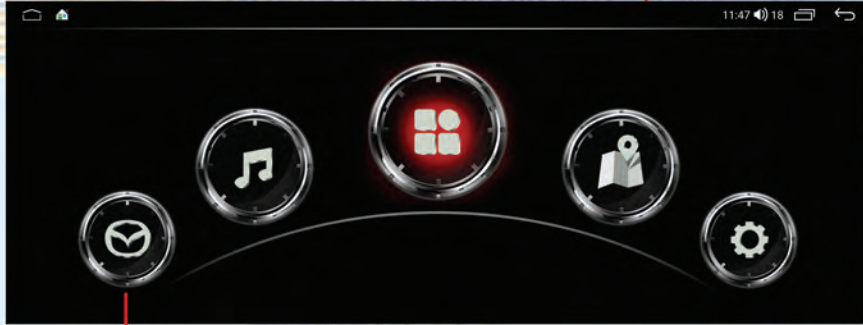

OEM Microphones
Supports Mazda factory microphones

360° Panoramic Camera

Four 1080P wide-angle cameras

USB+Wireless Connection

Wireless carplay+Wireless Android auto

Dual system host

360° camera (optional for this function)

GPS/4G ANT

Power interface

USB SIM card interface

Connect Android screen

Single system host

The circular knob can be rotated to select APK programs and setting options

Dual system

Retain Mazda's original multimedia system, Android system + Mazda system

Click the return icon to enter the Android multimedia system

Click the Mazda icon to enter the Mazda factory multimedia system

- Support Mazda system + Android system (dual system)
- Support original factory reversing camera. Original 360° camera
- Support original factory parking radar sensor
- Support original factory steering wheel button
- Support original factory joystick (mouse)
- Support left and right car original settings, original information
- Plug and play. No damage to the car's original cables and accessories