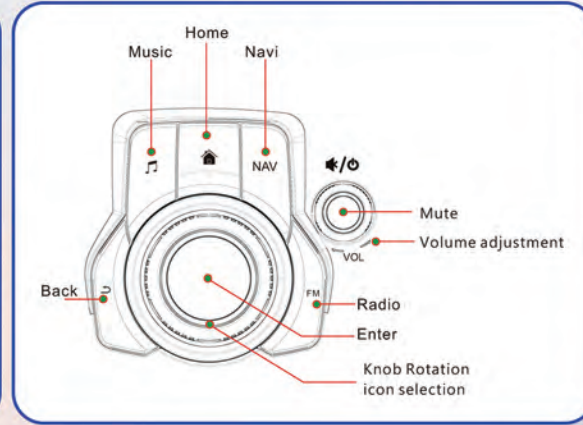

GPS/4G ANT

Power interface

USB SIM card interface

Connect Android screen

Single system host

The circular knob can be rotated to select APK programs and setting options

Dual system

Retain Mazda's original multimedia system, Android system + Mazda system

Click the return icon to enter the Android multimedia system

Click the Mazda icon to enter the Mazda factory multimedia system

- Support Mazda system + Android system (dual system)
- Support original factory reversing camera. Original 360° camera
- Support original factory parking radar sensor
- Support original factory steering wheel button
- Support original factory joystick (mouse)
- Support left and right car original settings, original information
- Plug and play. No damage to the car's original cables and accessories

Basic Configuration

Multi-directional multi-function joystick

12.3 inch Android system

CPU	Octa-core 2.0GHZ (2x ARM Cortex A75, 6x ARM Cortex A55) Android 13 OS
GPU	Mali-G52X2/614.4
RAM	DDR4:4 GB / 6 GB / 8 GB
ROM	EMMC5.1, 32GB / 64GB /128GB /256GB
USB	USBX3 Support USB file reading, expand DVR TPMS, etc.
Display	QLED 10.25inch / 12.3inch 1920*720
Radio	TDA 7708
Navigation	GPS BEIDOU GLONASS
RCA	FL/FR Audio Output OUT AUX Audio Input
AV import	CVBS import
Reverse	Support AHD camera CVBS camera
CAN BUS	Support external canbus
BT/WIFI	Built-in WIFI 5.0, Support 2.4G WIFI+5G WIFI BT5.0
4G	Built-in 4G LTE (GSM WCDMA CDMA TD-SCDMA TDD-LTE FDD-LTE)
CARPLAY	Support Wireless Carplay + USB Connection Carplay
Android AOTO	Support Wireless Android Auto +USB Connection Android Auto
Touch screen	Support capacitive touch screen
Expand	DVR/TPMS OBD Support H.264/H.265 1080P video decoding