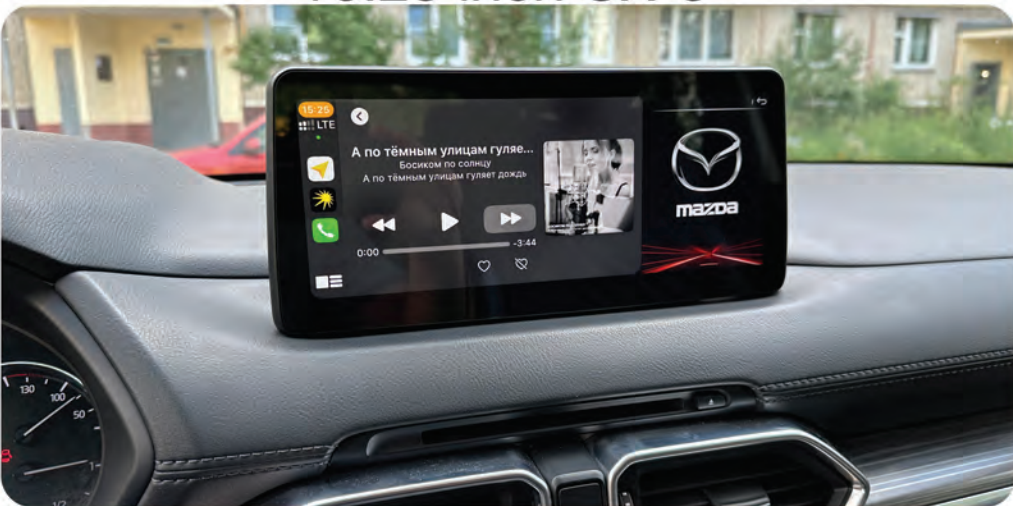

Mazda CX-9 10.25/12.3 inch 2016-2023

Support LHD+RHD

Original
7-inch screen

10.25 inch CX-9

Original
10.25-inch
screen

12.3 inch CX-9

Mazda CX-5 10.25/12.3 inch 2017-2021

Support LHD+RHD

10.25 inch CX-5

12.3 inch CX-5

Mazda CX-5 12.3 inch 2022-2025 Support LHD+RHD

Original 10.25-inch screen

12.3 inch CX-5

Mazda CX-5 2014-2016 12.3 inch Support LHD+RHD

Basic Model Android+joystick

Advanced Model Android + OEM system