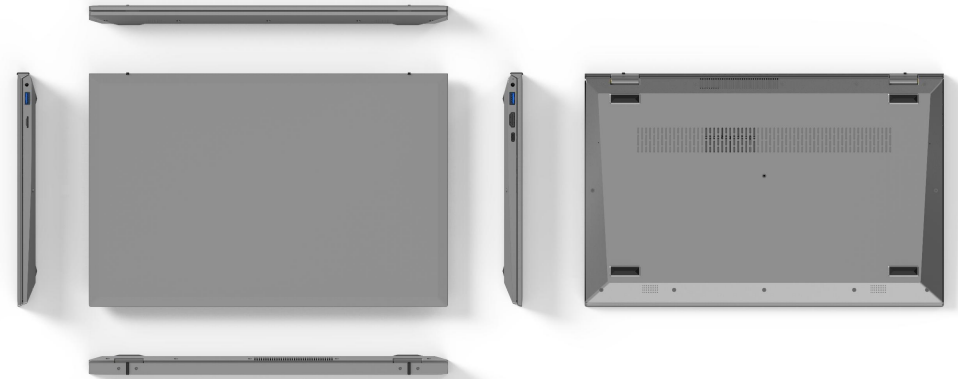

CL-151N

CL-151N

Display: 15.6inch, 1920*1080 IPS

CPU: N100

WIFI&BT: 802.11 a/b/g/n/ac+BT5.0

OS: Windows10/11

Battery: 7.8V 5000mAh

Material: Plastic

Ports: USB 3.2*1,3.5mm headphone jack*1,3.5mm
DC*1,Mini HDMI 1.4*1
TYPE C (PD/DP/DATA) *1, Support Micro SD
Card/Kensington Lock