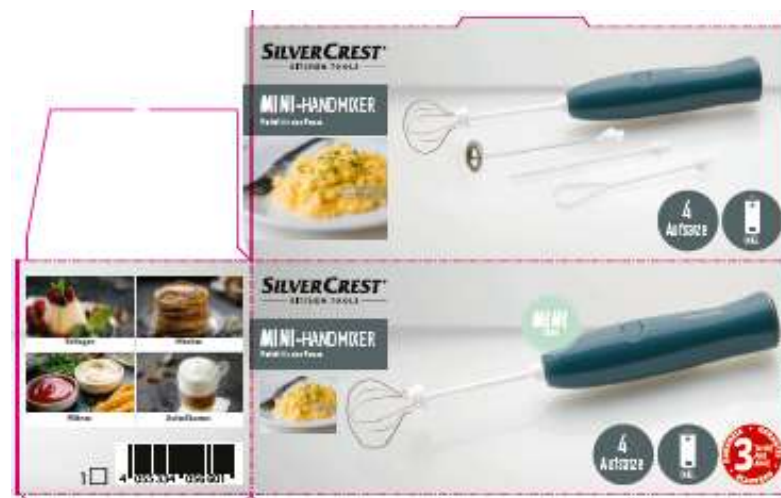

PDR850

- Slim Pocket Size
- Supplement for Old Car w/o DAB
- DAB+ Reception
- FM Transmitter
- Headphone Output
- Built-in Rechargeable Battery
- WxHxD: 100x50x18mm

KITCHEN TOOL KIT SERIES

MM103

- Portable Handheld Design
- One button control (on/off)
- Type of button: Press button
- Power: 1W
- Operation time: 200 mins
- 4 x detachable sticks for whipping, mixing, stirring and frothing
- Operated by DC 3V (AA Alkaline battery, price not included)
- Unit Size: 36 (Dia) x 276mm
- Tooling ready

MM1032

- Portable Handheld Design
 - One button control (on/off)
 - Type of button: Press button
 - Power: 1W
 - Fixed milk frother stick
 - With Metal Stand
 - Operated by DC 3V (AA Alkaline battery, not included)
 - Unit Size: 36 (Dia) x 276mm
-
- Tooling ready