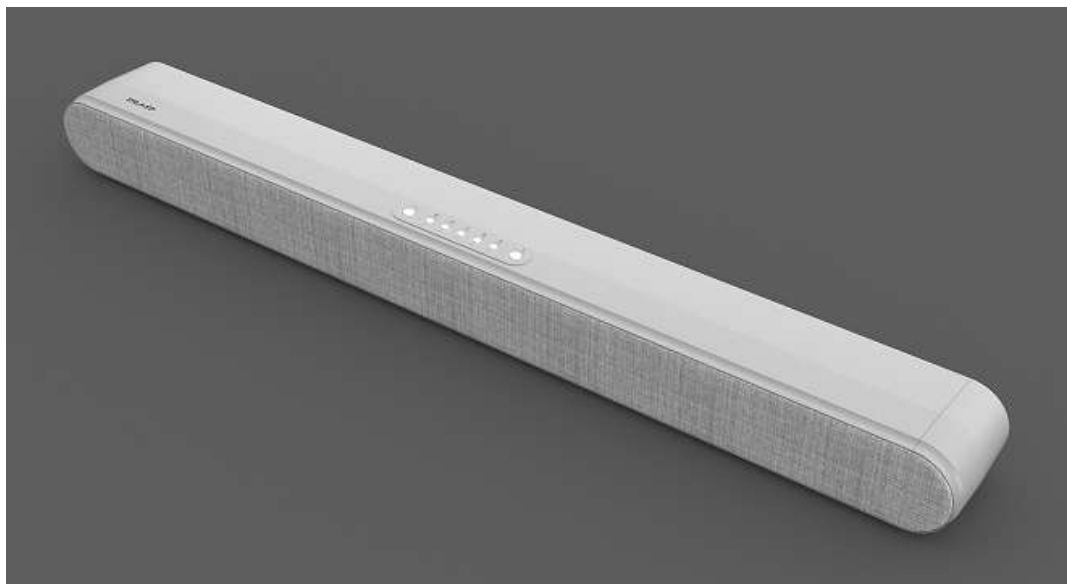

SB520

- Bluetooth Wireless Audio Streaming
- HDMI ARC for TV
- SPDIF Optical Input
- USB - MP3 Playback
- Universal Aux-In
- 2x 15W RMS
- Stunning Thunder Sound with Superior Clarity
- Full Function Remote Control
- Multi-Color Indicators
- Metal Speaker Grill
- Wall Mount Brackets
- WxHxD: 830 x 72 x 87mm