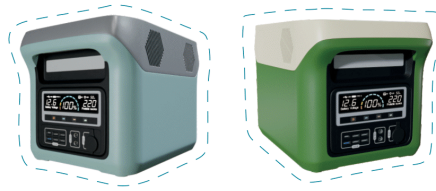

MORE CHOICES OF COLOUR

Rated Power: 500W (Constant power)

Capacity: 480~960Wh

Battery: LiFePo₄, Lithium Battery

AC (x2): 220V 50Hz

DC (x2): 12V/10A, 120W

USB (x6): 5V/2.4A, 12W

Cigarette Lighter (x1): 12V 10A, 120W

LED: 5W Lighting / SOS

Car Emergency Start: Support (XT60)

Charging on the move: Support

Charge Cycle Life: 2500+

OTHER DESIGN OF COLOUR

Rated Power: 1200W / 1500W (Constant power)

Capacity: 1000~3300Wh

Battery: LiFePo₄, Lithium Battery

AC (x4): 220V 50Hz

DC (x2): 12V/10A, 120W

USB (x6): 5V/2.4A, 12W

Cigarette Lighter (x1): 12V 10A, 120W

LED: 5W Lighting / SOS

Car Emergency Start: Support (XT60)

Charging on the move: Support

Charge Cycle Life: 2500+

BLADE TYPE WALL-MOUNTED HOME ENERGY STORAGE

Nominal voltage: 51.2V

Nominal electric quantity: 7KWH

Output power: 7KW

Life span: 3000 times 80% discharge depth
0.5C discharge rate

Communication interface: RS485/CAN